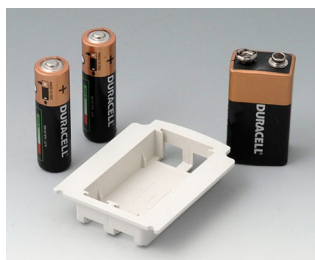

DATEC-CONTROL

A9176128
Battery compartment XS, 2 x AA
or 1 x 9V
ABS (UL 94 HB)