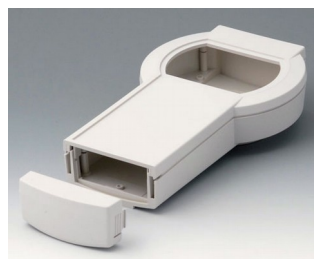

A9079207
DATEC-CONTROL L, Vers. II
ABS (UL 94 HB)
off-white RAL 9002
266x144x60mm
IP 54 opt.