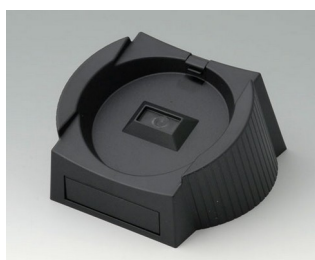

DATEC-CONTROL

A9178007
Contacts, male
gold-plated

A9178118
Battery compartment holder
PC
volcano

A9178128
Battery compartment, M/L, 4 x
AA
PC
volcano

A9178137
Station, Vers. I
ABS (UL 94 HB)
off-white RAL 9002