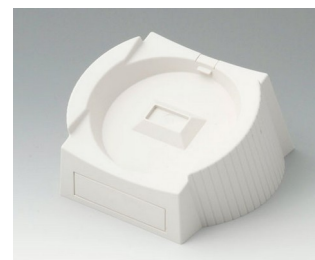

DATEC-CONTROL

A9178007
Contacts, male
gold-plated

A9178118
Battery compartment holder
PC
volcano

A9178128
Battery compartment, M/L, 4 x
AA
PC
volcano

A9178137
Station, Vers. I
ABS (UL 94 HB)
off-white RAL 9002