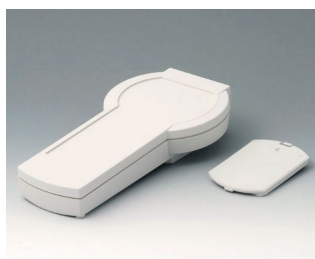

A9077107
DATEC-CONTROL S, Vers. I
ABS (UL 94 HB)
off-white RAL 9002
228x117x47mm
IP 65 opt.