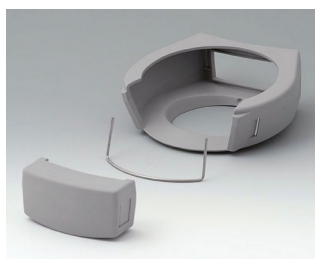

A9179108
Protector L
SBS (TPE)
volcano