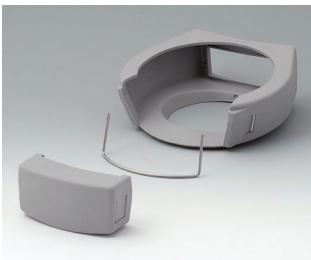

A9179108
Protector L
SBS (TPE)
volcano