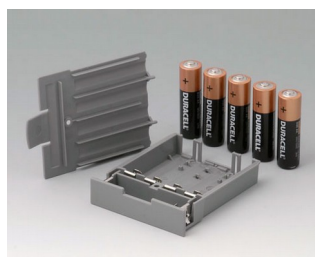

A9178158
Battery compartment, M/L, 5 x
AA
PC
volcano