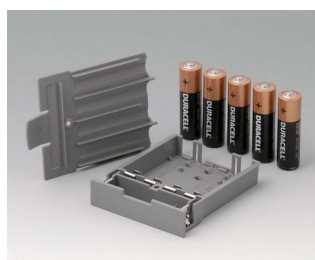

A9178158
Battery compartment, M/L, 5 x
AA
PC
volcano