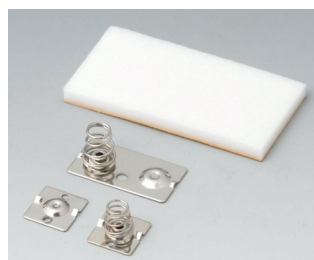

A9176007
Set of battery clips, 2 x AA
Steel
nickel-plated