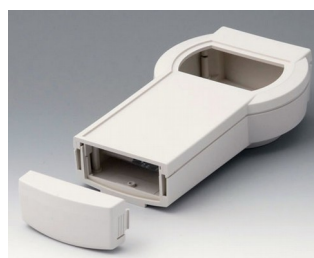

A9078207
DATEC-CONTROL M, Vers. II
ABS (UL 94 HB)
off-white RAL 9002
243x130x60mm
IP 54 opt.