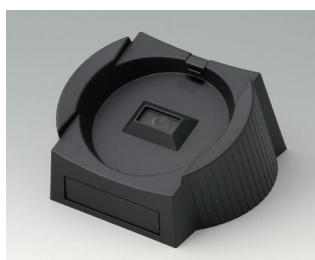

# DATEC-CONTROL

**A9178007**  
Contacts, male  
gold-plated

**A9178118**  
Battery compartment holder  
PC  
volcano

**A9178128**  
Battery compartment, M/L, 4 x  
AA  
PC  
volcano

**A9178137**  
Station, Vers. I  
ABS (UL 94 HB)  
off-white RAL 9002