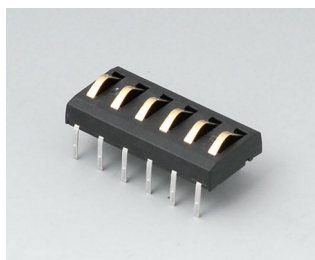

DATEC-CONTROL

A9178007
Contacts, male
gold-plated