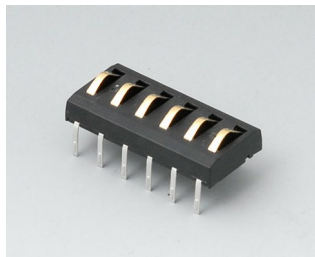

DATEC-CONTROL

A9178007
Contacts, male
gold-plated