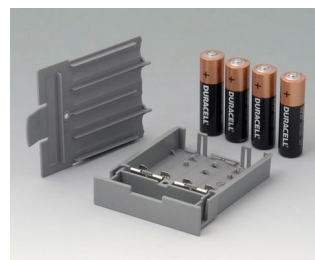

A9178128
Battery compartment, M/L, 4 x
AA
PC
volcano