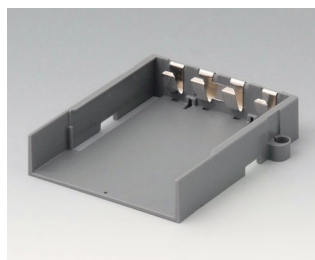

A9178118
Battery compartment holder
PC
volcano