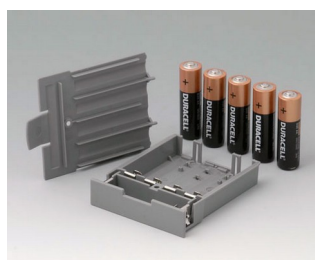

A9178158
Battery compartment, M/L, 5 x
AA
PC
volcano