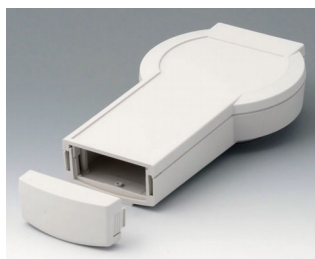

A9079107
DATEC-CONTROL L, Vers. I
ABS (UL 94 HB)
off-white RAL 9002
266x144x60mm
IP 54 opt.