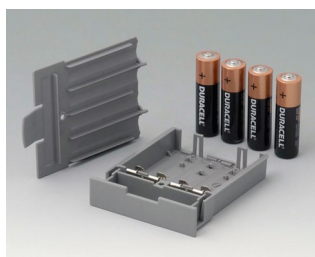

A9178128
Battery compartment, M/L, 4 x
AA
PC
volcano