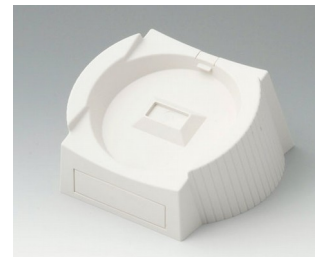

# DATEC-CONTROL

**A9178007**  
Contacts, male  
gold-plated

**A9178118**  
Battery compartment holder  
PC  
volcano

**A9178128**  
Battery compartment, M/L, 4 x  
AA  
PC  
volcano

**A9178137**  
Station, Vers. I  
ABS (UL 94 HB)  
off-white RAL 9002