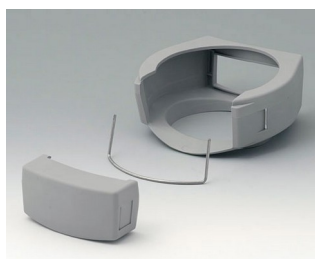

DATEC-CONTROL

A9177006
Sealing kit S

A9177008
Protector S
SBS (TPE)
volcano

A9178001
Display window M
Acrylic glass
clear

A9178006
Sealing kit M

A9178108
Protector M
SBS (TPE)
volcano

A9178208
Protector M
SBS (TPE)
volcano