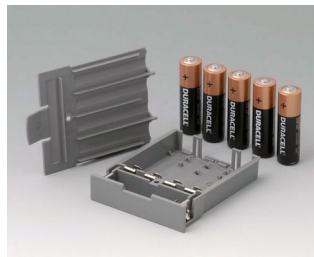

DATEC-CONTROL

A9176128
Battery compartment XS, 2 x AA
or 1 x 9V
ABS (UL 94 HB)

A9176158
Battery compartment XS, 3 x AA
ABS (UL 94 HB)
off-white RAL 9002

A9177310
Battery compartment, 1 x 9 V
ABS (UL 94 HB)

A9178118
Battery compartment holder
PC
volcano

A9178128
Battery compartment, M/L, 4 x
AA
PC
volcano

A9178158
Battery compartment, M/L, 5 x
AA
PC
volcano

A9178178
End plate for electronic area,
Vers. I
PC
volcano