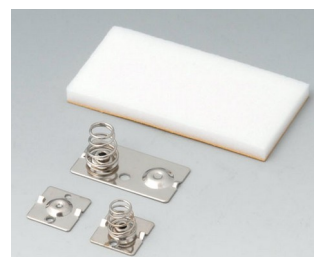

A9176007
Set of battery clips, 2 x AA
Steel
nickel-plated