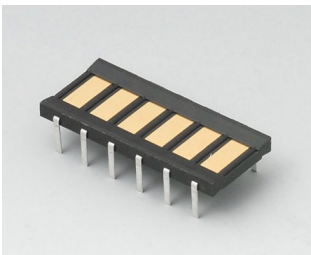

Accessory

A9178008
Contacts, female
gold-plated

Subject to technical modification without notice. © by OKW Gehäusesysteme, Buchen/Germany.