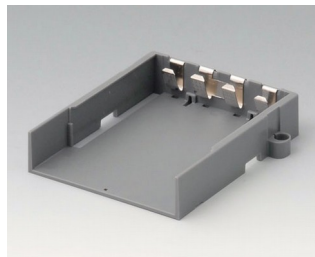

A9178118
Battery compartment holder
PC
volcano