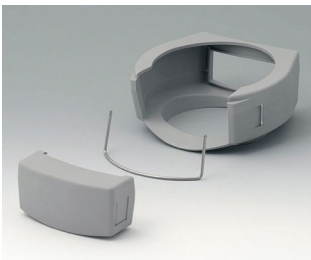

# DATEC-CONTROL

A9177006  
 Sealing kit S

A9177008  
 Protector S  
 SBS (TPE)  
 volcano

A9178001  
 Display window M  
 Acrylic glass  
 clear

A9178006  
 Sealing kit M

A9178108  
 Protector M  
 SBS (TPE)  
 volcano