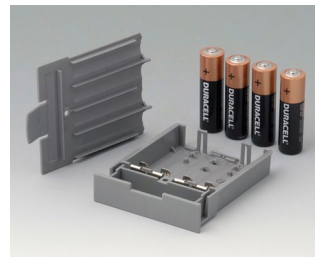

# DATEC-CONTROL

**A9178007**  
Contacts, male  
gold-plated

**A9178118**  
Battery compartment holder  
PC  
volcano

**A9178128**  
Battery compartment, M/L, 4 x  
AA  
PC  
volcano

**A9178137**  
Station, Vers. I  
ABS (UL 94 HB)  
off-white RAL 9002