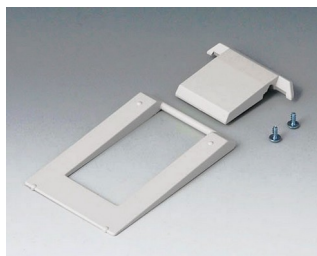

Accessory

A9250907
Tilt foot bar
ABS (UL 94 HB)
off-white RAL 9002