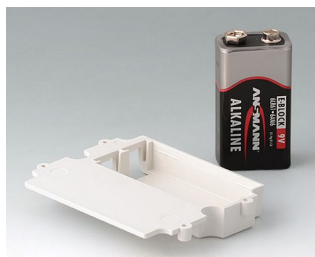

A9160003
Plug-in contact, 1 x 9 V (PP3)

A9161002
Set of battery clips, 2 x 9 V or 4 x AA
Steel
tin-plated

A9173010
9 V contact kit, 1 x 9 V
ABS (UL 94 HB)

A9174002
Battery compartment, 2 x 9 V
ABS (UL 94 HB)
off-white RAL 9002