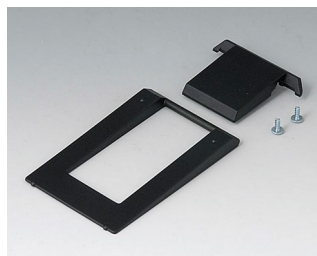

A9250909
Tilt foot bar
ABS (UL 94 HB)
black RAL 9005

Subject to technical modification without notice. © by OKW Gehäusesysteme, Buchen/Germany.