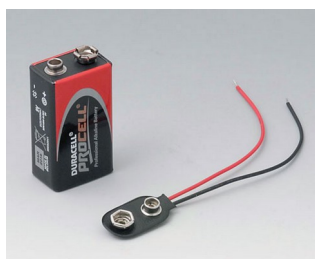

Accessory "battery"

A9160003
Plug-in contact, 1 x 9 V (PP3)