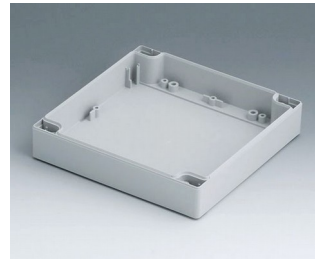

C0161601
Case shell 160, with tongue
ABS (UL 94 HB)
light grey RAL 7035
160x160x30mm