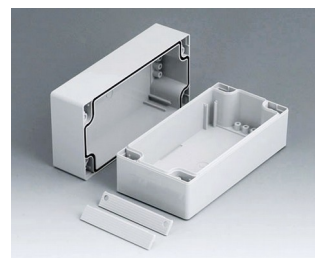

C2108162
ROBUST-BOX WIDTH 80, Vers.
II
PC (UL 94 HB)
light grey RAL 7035
160x80x80mm
IP 66