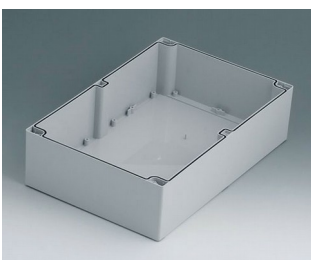

C5203001
Case shell 200, with groove
ABS (UL 94 HB)
light grey RAL 7035
300x200x80mm