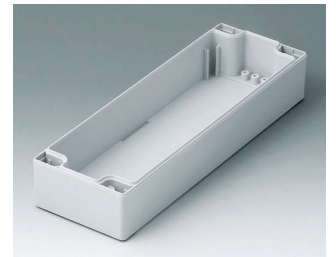

C1081202
Case shell 80, with tongue
PC (UL 94 HB)
light grey RAL 7035
120x80x40mm

C1081601
Case shell 80, with tongue
ABS (UL 94 HB)
light grey RAL 7035
160x80x40mm

C1081602
Case shell 80, with tongue
PC (UL 94 HB)
light grey RAL 7035
160x80x40mm

C1082401
Case shell 80, with tongue
ABS (UL 94 HB)
light grey RAL 7035
240x80x40mm

C1082402
Case shell 80, with tongue
PC (UL 94 HB)
light grey RAL 7035
240x80x40mm

C1121201
Case shell 120, with groove
ABS (UL 94 HB)
light grey RAL 7035
120x120x30mm