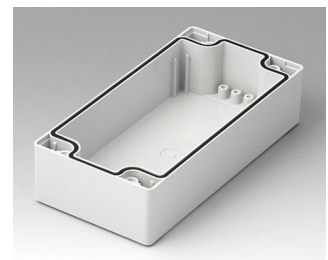

C2081602
Case shell 80, with groove
PC (UL 94 HB)
light grey RAL 7035
160x80x40mm