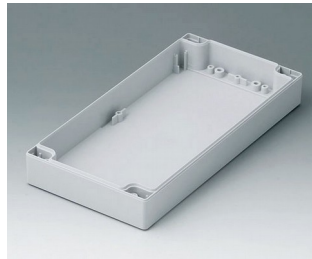

C0122001
Case shell 120, with tongue
ABS (UL 94 HB)
light grey RAL 7035
200x120x30mm

C0122002
Case shell 120, with tongue
PC (UL 94 HB)
light grey RAL 7035
200x120x30mm

ROBUST-BOX

C0122401
Case shell 120, with tongue
ABS (UL 94 HB)
light grey RAL 7035
240x120x30mm