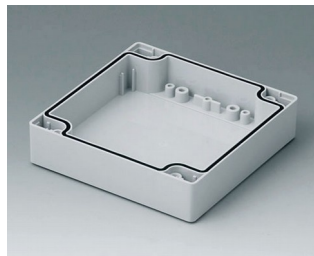

C1081202
Case shell 80, with tongue
PC (UL 94 HB)
light grey RAL 7035
120x80x40mm

C1081601
Case shell 80, with tongue
ABS (UL 94 HB)
light grey RAL 7035
160x80x40mm

C1081602
Case shell 80, with tongue
PC (UL 94 HB)
light grey RAL 7035
160x80x40mm

C1082401
Case shell 80, with tongue
ABS (UL 94 HB)
light grey RAL 7035
240x80x40mm

C1082402
Case shell 80, with tongue
PC (UL 94 HB)
light grey RAL 7035
240x80x40mm

C1121201
Case shell 120, with groove
ABS (UL 94 HB)
light grey RAL 7035
120x120x30mm