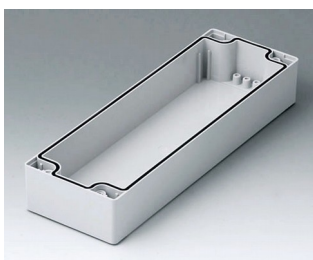

C2080802
Case shell 80, with groove
PC (UL 94 HB)
light grey RAL 7035
80x80x40mm

C2081201
Case shell 80, with groove
ABS (UL 94 HB)
light grey RAL 7035
120x80x40mm

C2081202
Case shell 80, with groove
PC (UL 94 HB)
light grey RAL 7035
120x80x40mm

C2081601
Case shell 80, with groove
ABS (UL 94 HB)
light grey RAL 7035
160x80x40mm

C2081602
Case shell 80, with groove
PC (UL 94 HB)
light grey RAL 7035
160x80x40mm

C2082401
Case shell 80, with groove
ABS (UL 94 HB)
light grey RAL 7035
240x80x40mm