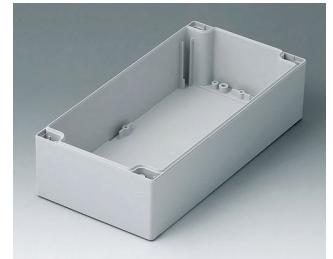

ROBUST-BOX

C2122001
 Case shell 120, with tongue
 ABS (UL 94 HB)
 light grey RAL 7035
 200x120x60mm

C2122002
 Case shell 120, with tongue
 PC (UL 94 HB)
 light grey RAL 7035
 200x120x60mm

C2122401
 Case shell 120, with tongue
 ABS (UL 94 HB)
 light grey RAL 7035
 240x120x60mm