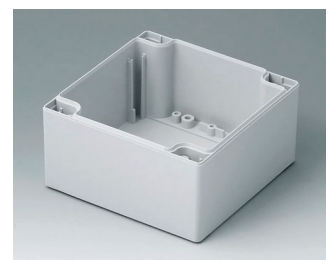

C2121202
Case shell 120, with tongue
PC (UL 94 HB)
light grey RAL 7035
120x120x60mm