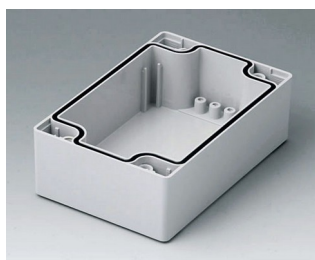

C2081201
Case shell 80, with groove
ABS (UL 94 HB)
light grey RAL 7035
120x80x40mm