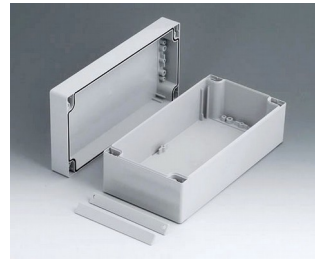

C2112241
ROBUST-BOX WIDTH 120,
Vers. I
ABS (UL 94 HB)
light grey RAL 7035
240x120x90mm
IP 66