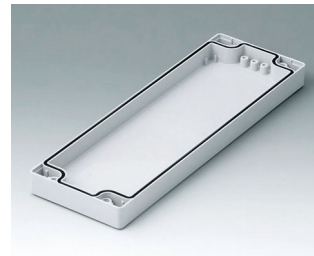

C0082401
Case shell 80, with groove
ABS (UL 94 HB)
light grey RAL 7035
240x80x20mm