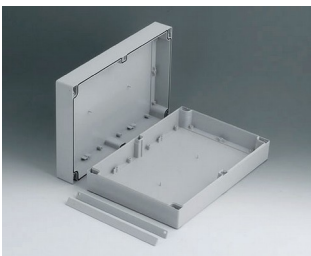

C2120301
ROBUST-BOX WIDTH 200,
Vers. I
ABS (UL 94 HB)
light grey RAL 7035
300x200x80mm
IP 66