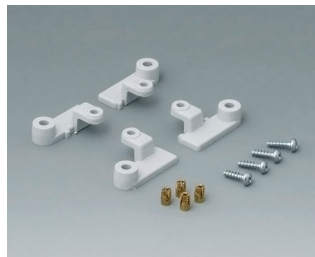

C2299068
PCB support
PC (UL 94 HB)
light grey RAL 7035

Subject to technical modification without notice. © by OKW Gehäusesysteme, Buchen/Germany.