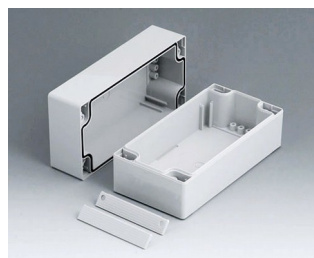

C2108161
ROBUST-BOX WIDTH 80, Vers.
I
ABS (UL 94 HB)
light grey RAL 7035
160x80x80mm
IP 66