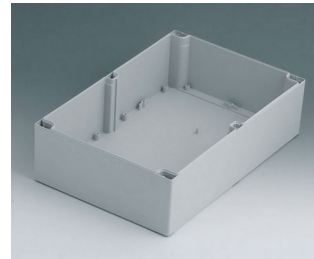

C2524361
ROBUST-BOX WIDTH 240,
Vers. I
ABS (UL 94 HB)
light grey RAL 7035
360x240x160mm
IP 66

ROBUST-BOX

C3162401
Case shell 160, with groove
ABS (UL 94 HB)
light grey RAL 7035
240x160x60mm

C3162402
Case shell 160, with groove
PC (UL 94 HB)
light grey RAL 7035
240x160x60mm