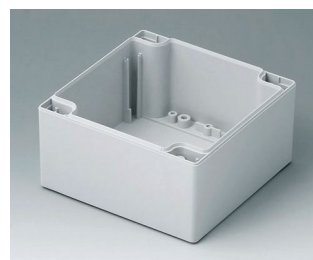

C2121201
Case shell 120, with tongue
ABS (UL 94 HB)
light grey RAL 7035
120x120x60mm