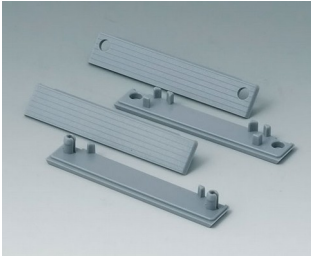

ROBUST-BOX

Accessory

C2201082
Cover strips 80
PC (UL 94 HB)
silver grey RAL 7001