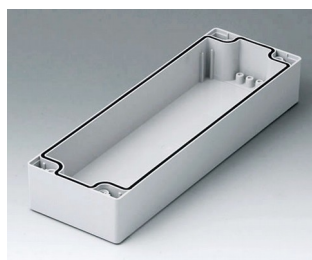

C2082402
Case shell 80, with groove
PC (UL 94 HB)
light grey RAL 7035
240x80x40mm