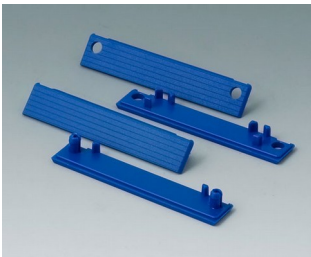

ROBUST-BOX

Accessory

C2201082
Cover strips 80
PC (UL 94 HB)
silver grey RAL 7001

C2201084
Cover strips 80
PC (UL 94 HB)
red RAL 3020

C2201085
Cover strips 80
PC (UL 94 HB)
yellow RAL 1023

C2201086
Cover strips 80
PC (UL 94 HB)
green RAL 6024