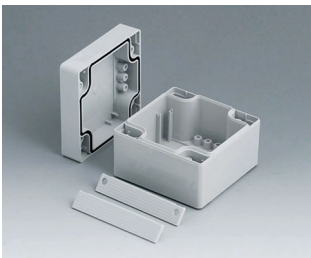

C2008081
ROBUST-BOX WIDTH 80, Vers.
I
ABS (UL 94 HB)
light grey RAL 7035
80x80x60mm
IP 66