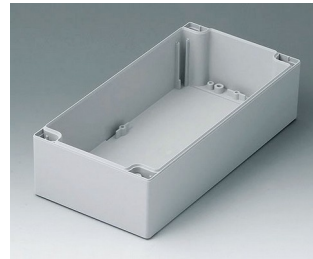

C2122401
Case shell 120, with tongue
ABS (UL 94 HB)
light grey RAL 7035
240x120x60mm