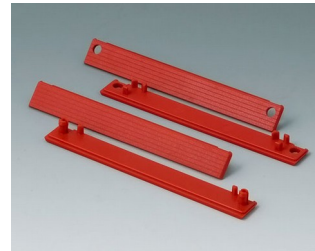

C2203124
Cover strips 120
PC (UL 94 HB)
red RAL 3020