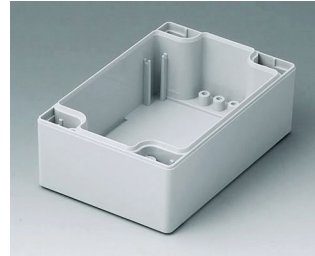

ROBUST-BOX

Wersje

C1080801
Case shell 80, with tongue
ABS (UL 94 HB)
light grey RAL 7035
80x80x40mm

C1080802
Case shell 80, with tongue
PC (UL 94 HB)
light grey RAL 7035
80x80x40mm

C1081201
Case shell 80, with tongue
ABS (UL 94 HB)
light grey RAL 7035
120x80x40mm