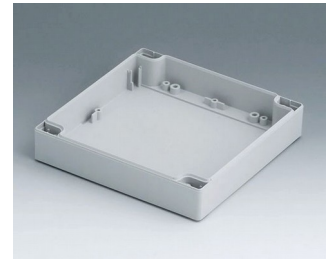

C0161602
Case shell 160, with tongue
PC (UL 94 HB)
light grey RAL 7035
160x160x30mm