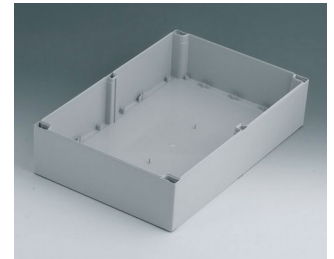

C4243601
Case shell 240, with tongue
ABS (UL 94 HB)
light grey RAL 7035
360x240x80mm