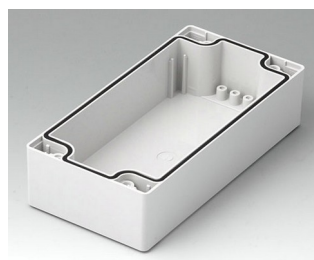

C2081601
Case shell 80, with groove
ABS (UL 94 HB)
light grey RAL 7035
160x80x40mm