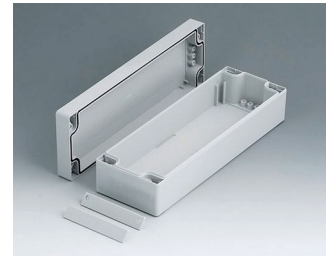

C2008242
ROBUST-BOX WIDTH 80, Vers.
II
PC (UL 94 HB)
light grey RAL 7035
240x80x60mm
IP 66