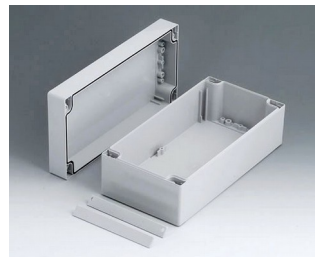

ROBUST-BOX

C2112201
ROBUST-BOX WIDTH 120,
Vers. I
ABS (UL 94 HB)
light grey RAL 7035
200x120x90mm
IP 66

C2112202
ROBUST-BOX WIDTH 120,
Vers. II
PC (UL 94 HB)
light grey RAL 7035
200x120x90mm
IP 66

C2112241
ROBUST-BOX WIDTH 120,
Vers. I
ABS (UL 94 HB)
light grey RAL 7035
240x120x90mm
IP 66