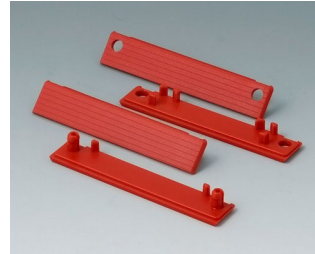

C5243601
 Case shell 240, with groove
 ABS (UL 94 HB)
 light grey RAL 7035
 360x240x80mm

ROBUST-BOX

Accessory to complete

C2200801
Cover strips 80, without holes
PC (UL 94 HB)
light grey RAL 7035

C2201082
Cover strips 80
PC (UL 94 HB)
silver grey RAL 7001