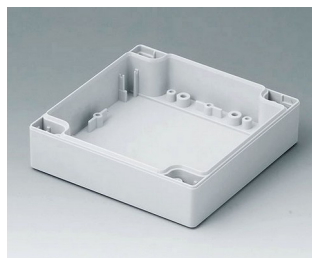

C0121202
Case shell 120, with tongue
PC (UL 94 HB)
light grey RAL 7035
120x120x30mm