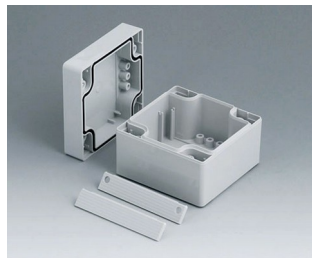

C2008082
ROBUST-BOX WIDTH 80, Vers.
II
PC (UL 94 HB)
light grey RAL 7035
80x80x60mm
IP 66