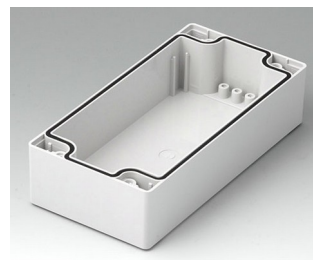

C2081601
Case shell 80, with groove
ABS (UL 94 HB)
light grey RAL 7035
160x80x40mm