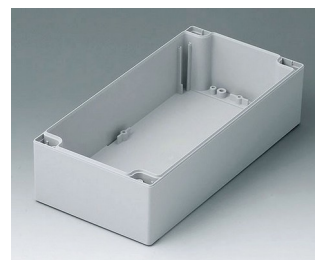

ROBUST-BOX

C2122001
Case shell 120, with tongue
ABS (UL 94 HB)
light grey RAL 7035
200x120x60mm

C2122002
Case shell 120, with tongue
PC (UL 94 HB)
light grey RAL 7035
200x120x60mm

C2122401
Case shell 120, with tongue
ABS (UL 94 HB)
light grey RAL 7035
240x120x60mm