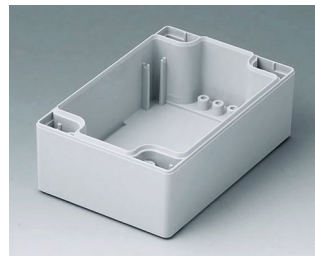

ROBUST-BOX

Wersje

C1080801
Case shell 80, with tongue
ABS (UL 94 HB)
light grey RAL 7035
80x80x40mm

C1080802
Case shell 80, with tongue
PC (UL 94 HB)
light grey RAL 7035
80x80x40mm

C1081201
Case shell 80, with tongue
ABS (UL 94 HB)
light grey RAL 7035
120x80x40mm