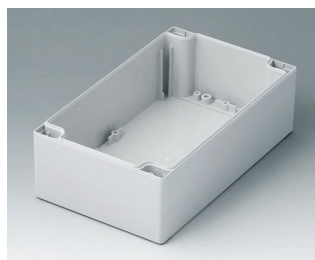

C2122002
Case shell 120, with tongue
PC (UL 94 HB)
light grey RAL 7035
200x120x60mm