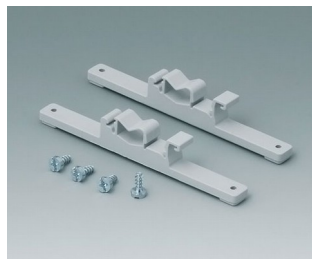

C2310917
 Pressure equalisation element
 M10x1
 PA 6 (UL 94 HB)
 light grey RAL 7035
 IP 56

C2320137
 Cable grommet
 EPDM
 light grey RAL 7035
 IP 67

Accessory "wall/holder"

C2201088
 Fastening elements to DIN-Rails
 PA 6
 light grey RAL 7035