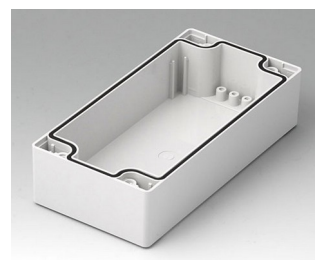

C2081602
Case shell 80, with groove
PC (UL 94 HB)
light grey RAL 7035
160x80x40mm