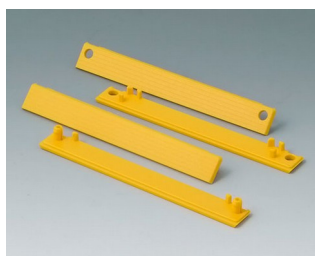

C2203125
Cover strips 120
PC (UL 94 HB)
yellow RAL 1023