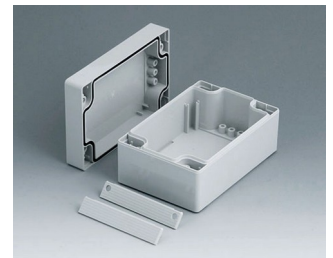

C2008122
ROBUST-BOX WIDTH 80, Vers.
II
PC (UL 94 HB)
light grey RAL 7035
120x80x60mm
IP 66