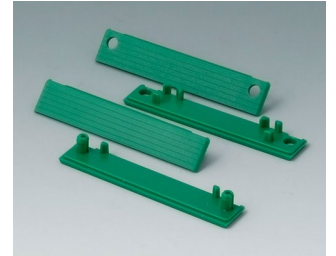

A0308132
 Self-tapping screw 3 x 8 mm
 (T10)
 Stainless steel

ROBUST-BOX

Accessory

C2201082
Cover strips 80
PC (UL 94 HB)
silver grey RAL 7001

C2201084
Cover strips 80
PC (UL 94 HB)
red RAL 3020

C2201085
Cover strips 80
PC (UL 94 HB)
yellow RAL 1023