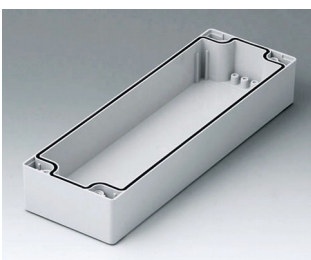

C2082401
Case shell 80, with groove
ABS (UL 94 HB)
light grey RAL 7035
240x80x40mm