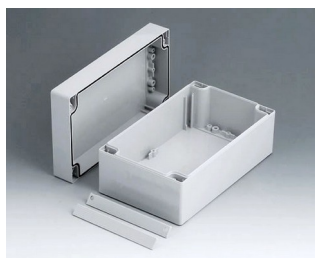

ROBUST-BOX

C2112201
ROBUST-BOX WIDTH 120,
Vers. I
ABS (UL 94 HB)
light grey RAL 7035
200x120x90mm
IP 66