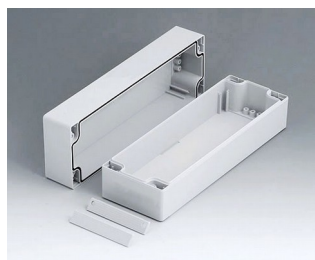

C2108242
ROBUST-BOX WIDTH 80, Vers.
II
PC (UL 94 HB)
light grey RAL 7035
240x80x80mm
IP 66