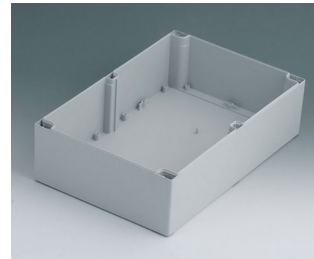

C2524361
ROBUST-BOX WIDTH 240,
Vers. I
ABS (UL 94 HB)
light grey RAL 7035
360x240x160mm
IP 66

ROBUST-BOX

C3162401
Case shell 160, with groove
ABS (UL 94 HB)
light grey RAL 7035
240x160x60mm

C3162402
Case shell 160, with groove
PC (UL 94 HB)
light grey RAL 7035
240x160x60mm