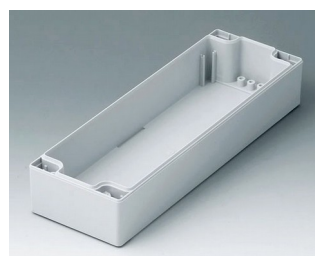

C1081202
Case shell 80, with tongue
PC (UL 94 HB)
light grey RAL 7035
120x80x40mm

C1081601
Case shell 80, with tongue
ABS (UL 94 HB)
light grey RAL 7035
160x80x40mm

C1081602
Case shell 80, with tongue
PC (UL 94 HB)
light grey RAL 7035
160x80x40mm

C1082401
Case shell 80, with tongue
ABS (UL 94 HB)
light grey RAL 7035
240x80x40mm

C1082402
Case shell 80, with tongue
PC (UL 94 HB)
light grey RAL 7035
240x80x40mm

C1121201
Case shell 120, with groove
ABS (UL 94 HB)
light grey RAL 7035
120x120x30mm