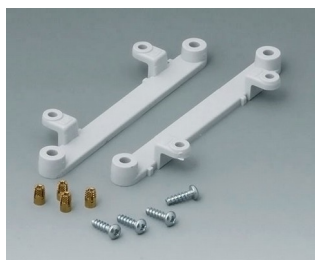

C2204165
Cover strips 160
PC (UL 94 HB)
yellow RAL 1023

C2204166
Cover strips 160
PC (UL 94 HB)
green RAL 6024

C2204167
Cover strips 160
PC (UL 94 HB)
blue RAL 5017

C2299018
Case feet
TPE (UL 94 HB)

ROBUST-BOX