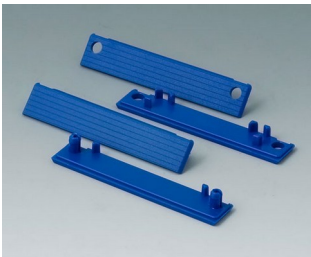

ROBUST-BOX

Accessory

C2201082
Cover strips 80
PC (UL 94 HB)
silver grey RAL 7001

C2201084
Cover strips 80
PC (UL 94 HB)
red RAL 3020

C2201085
Cover strips 80
PC (UL 94 HB)
yellow RAL 1023

C2201086
Cover strips 80
PC (UL 94 HB)
green RAL 6024