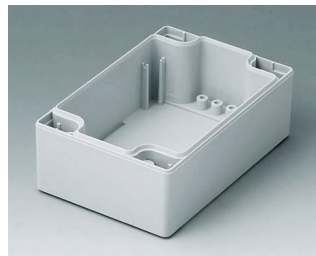

ROBUST-BOX

Wersje

C1080801
Case shell 80, with tongue
ABS (UL 94 HB)
light grey RAL 7035
80x80x40mm

C1080802
Case shell 80, with tongue
PC (UL 94 HB)
light grey RAL 7035
80x80x40mm

C1081201
Case shell 80, with tongue
ABS (UL 94 HB)
light grey RAL 7035
120x80x40mm