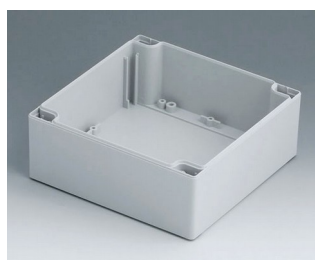

C2161602
Case shell 160, with tongue
PC (UL 94 HB)
light grey RAL 7035
160x160x60mm