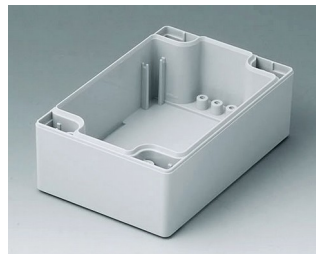

ROBUST-BOX

Wersje

C1080801
Case shell 80, with tongue
ABS (UL 94 HB)
light grey RAL 7035
80x80x40mm

C1080802
Case shell 80, with tongue
PC (UL 94 HB)
light grey RAL 7035
80x80x40mm

C1081201
Case shell 80, with tongue
ABS (UL 94 HB)
light grey RAL 7035
120x80x40mm