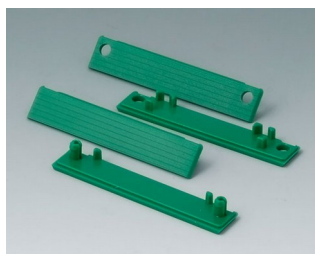

C2201086
Cover strips 80
PC (UL 94 HB)
green RAL 6024