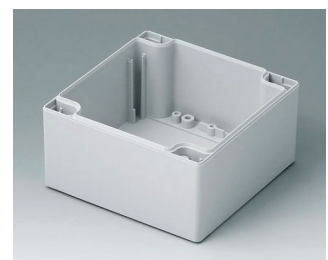

C2121202
Case shell 120, with tongue
PC (UL 94 HB)
light grey RAL 7035
120x120x60mm