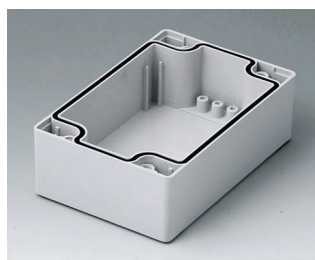

C2081202
Case shell 80, with groove
PC (UL 94 HB)
light grey RAL 7035
120x80x40mm