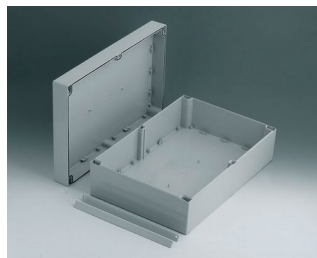

C2424361
ROBUST-BOX WIDTH 240,
Vers. I
ABS (UL 94 HB)
light grey RAL 7035
360x240x120mm
IP 66