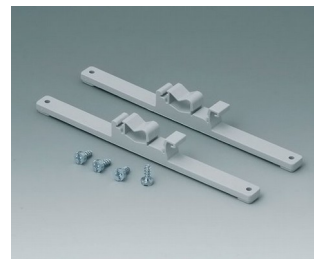

C2204168
Fastening elements to DIN-Rails
PA 6
light grey RAL 7035