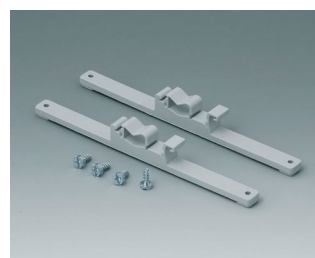

C2204168
Fastening elements to DIN-Rails
PA 6
light grey RAL 7035