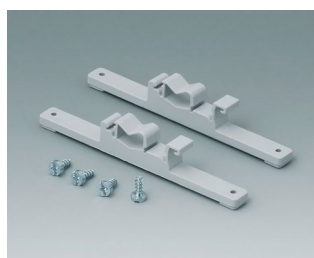

C2310917
Pressure equalisation element
M10x1
PA 6 (UL 94 HB)
light grey RAL 7035
IP 56

C2320137
Cable grommet
EPDM
light grey RAL 7035
IP 67

Accessory "wall/holder"

C2201088
Fastening elements to DIN-Rails
PA 6
light grey RAL 7035