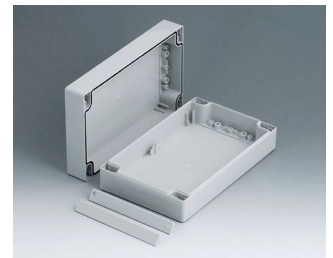

C2012202
ROBUST-BOX WIDTH 120,
Vers. II
PC (UL 94 HB)
light grey RAL 7035
200x120x60mm
IP 66