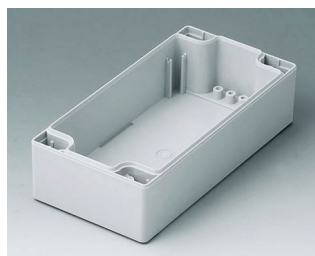

C1081602
Case shell 80, with tongue
PC (UL 94 HB)
light grey RAL 7035
160x80x40mm