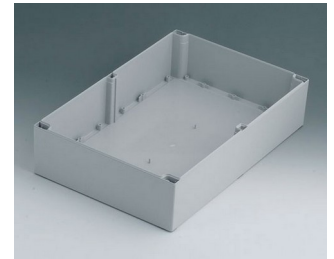

C4243601
Case shell 240, with tongue
ABS (UL 94 HB)
light grey RAL 7035
360x240x80mm