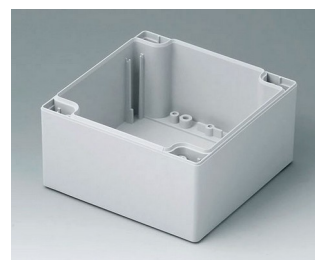

C2121202
Case shell 120, with tongue
PC (UL 94 HB)
light grey RAL 7035
120x120x60mm