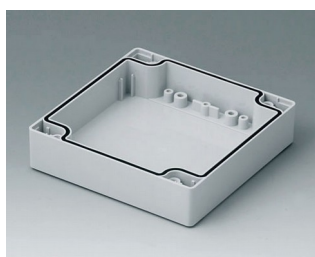

C1121201
Case shell 120, with groove
ABS (UL 94 HB)
light grey RAL 7035
120x120x30mm