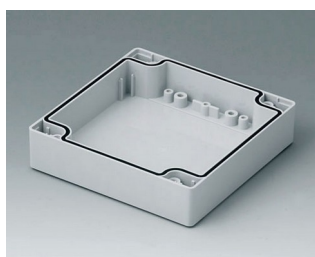

C1121201
Case shell 120, with groove
ABS (UL 94 HB)
light grey RAL 7035
120x120x30mm