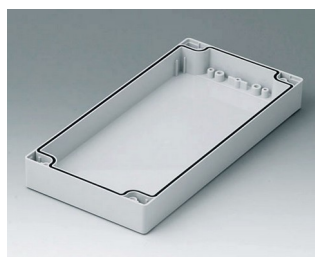

C1122402
Case shell 120, with groove
PC (UL 94 HB)
light grey RAL 7035
240x120x30mm