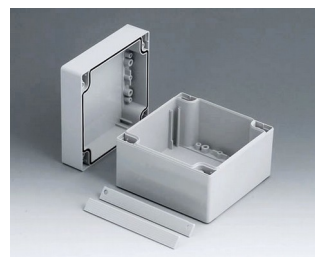

C2112121
ROBUST-BOX WIDTH 120,
Vers. I
ABS (UL 94 HB)
light grey RAL 7035
120x120x90mm
IP 66