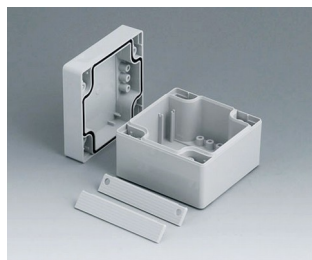

C2008082
ROBUST-BOX WIDTH 80, Vers.
II
PC (UL 94 HB)
light grey RAL 7035
80x80x60mm
IP 66