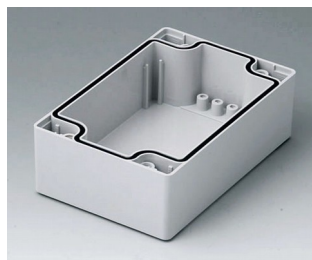

C2081202
Case shell 80, with groove
PC (UL 94 HB)
light grey RAL 7035
120x80x40mm