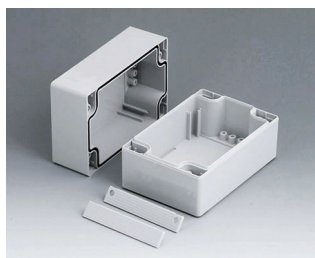

C2108121
ROBUST-BOX WIDTH 80, Vers.
I
ABS (UL 94 HB)
light grey RAL 7035
120x80x80mm
IP 66