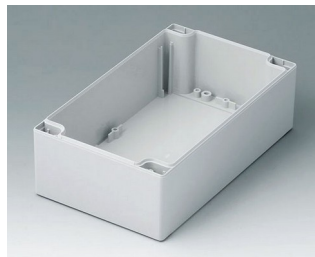

C2122002
Case shell 120, with tongue
PC (UL 94 HB)
light grey RAL 7035
200x120x60mm