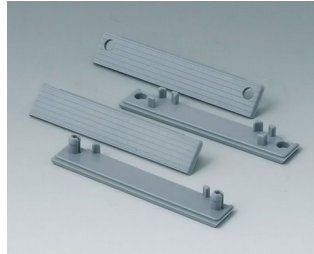

C2201082
Cover strips 80
PC (UL 94 HB)
silver grey RAL 7001