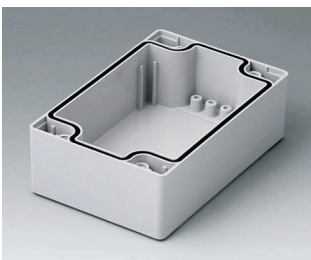

C2081201
Case shell 80, with groove
ABS (UL 94 HB)
light grey RAL 7035
120x80x40mm