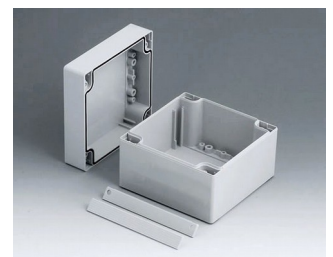

C2112122
ROBUST-BOX WIDTH 120,
Vers. II
PC (UL 94 HB)
light grey RAL 7035
120x120x90mm
IP 66