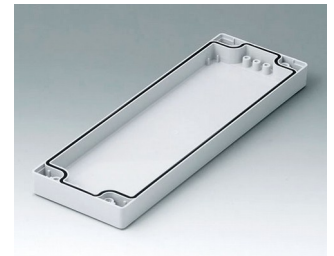

C0082402
Case shell 80, with groove
PC (UL 94 HB)
light grey RAL 7035
240x80x20mm