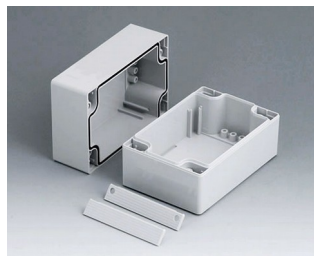

C2108122
ROBUST-BOX WIDTH 80, Vers.
II
PC (UL 94 HB)
light grey RAL 7035
120x80x80mm
IP 66