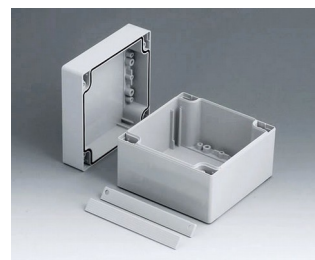

C2112122
ROBUST-BOX WIDTH 120,
Vers. II
PC (UL 94 HB)
light grey RAL 7035
120x120x90mm
IP 66