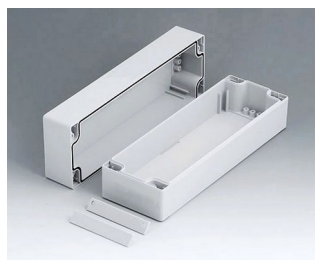

C2108242
ROBUST-BOX WIDTH 80, Vers.
II
PC (UL 94 HB)
light grey RAL 7035
240x80x80mm
IP 66