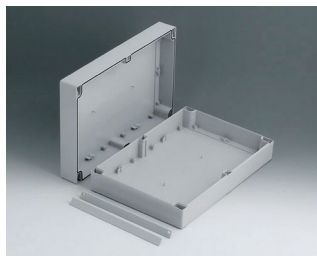

C2120301
ROBUST-BOX WIDTH 200,
Vers. I
ABS (UL 94 HB)
light grey RAL 7035
300x200x80mm
IP 66