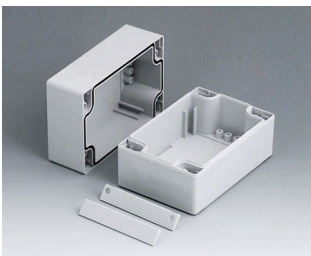

C2108121
ROBUST-BOX WIDTH 80, Vers.
I
ABS (UL 94 HB)
light grey RAL 7035
120x80x80mm
IP 66