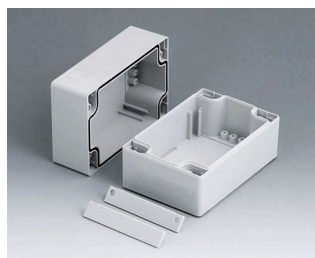

C2108122
ROBUST-BOX WIDTH 80, Vers.
II
PC (UL 94 HB)
light grey RAL 7035
120x80x80mm
IP 66