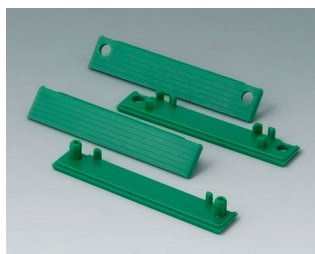

C2201086
Cover strips 80
PC (UL 94 HB)
green RAL 6024