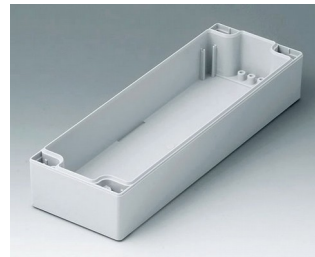

ROBUST-BOX

Wersje

C1080801
Case shell 80, with tongue
ABS (UL 94 HB)
light grey RAL 7035
80x80x40mm

C1080802
Case shell 80, with tongue
PC (UL 94 HB)
light grey RAL 7035
80x80x40mm

C1081201
Case shell 80, with tongue
ABS (UL 94 HB)
light grey RAL 7035
120x80x40mm

C1081202
Case shell 80, with tongue
PC (UL 94 HB)
light grey RAL 7035
120x80x40mm

C1081601
Case shell 80, with tongue
ABS (UL 94 HB)
light grey RAL 7035
160x80x40mm

C1081602
Case shell 80, with tongue
PC (UL 94 HB)
light grey RAL 7035
160x80x40mm