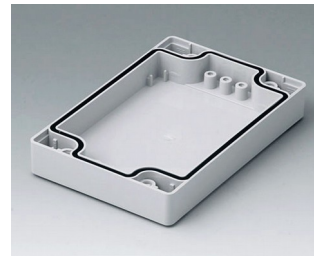

C0081201
Case shell 80, with groove
ABS (UL 94 HB)
light grey RAL 7035
120x80x20mm