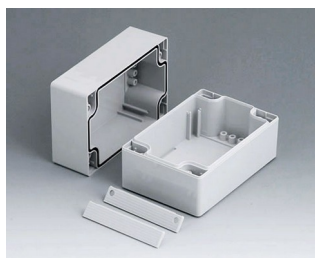

C2108121
ROBUST-BOX WIDTH 80, Vers.
I
ABS (UL 94 HB)
light grey RAL 7035
120x80x80mm
IP 66