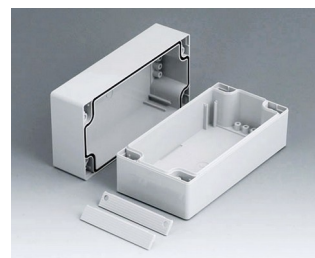

C2108162
ROBUST-BOX WIDTH 80, Vers.
II
PC (UL 94 HB)
light grey RAL 7035
160x80x80mm
IP 66