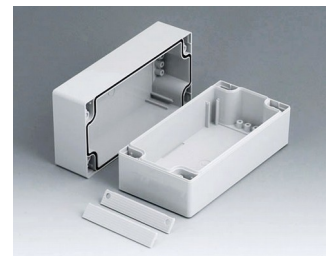

C2108162
ROBUST-BOX WIDTH 80, Vers.
II
PC (UL 94 HB)
light grey RAL 7035
160x80x80mm
IP 66