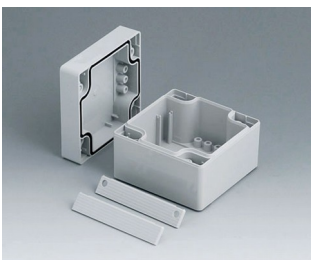

C2008081
ROBUST-BOX WIDTH 80, Vers.
I
ABS (UL 94 HB)
light grey RAL 7035
80x80x60mm
IP 66