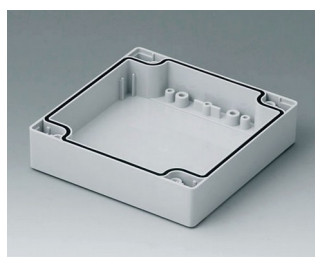

C1121202
Case shell 120, with groove
PC (UL 94 HB)
light grey RAL 7035
120x120x30mm