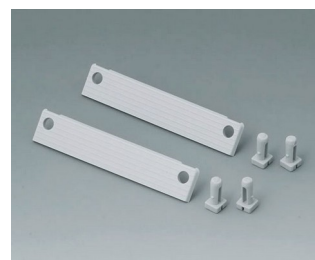

C2299048
Security kit width 80
PA 6 (UL 94 HB)
light grey RAL 7035