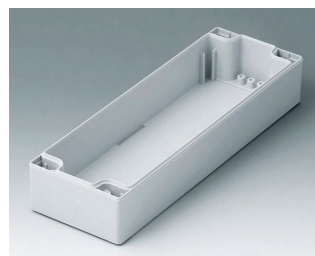

C1081202
Case shell 80, with tongue
PC (UL 94 HB)
light grey RAL 7035
120x80x40mm

C1081601
Case shell 80, with tongue
ABS (UL 94 HB)
light grey RAL 7035
160x80x40mm

C1081602
Case shell 80, with tongue
PC (UL 94 HB)
light grey RAL 7035
160x80x40mm

C1082401
Case shell 80, with tongue
ABS (UL 94 HB)
light grey RAL 7035
240x80x40mm

C1082402
Case shell 80, with tongue
PC (UL 94 HB)
light grey RAL 7035
240x80x40mm

C1121201
Case shell 120, with groove
ABS (UL 94 HB)
light grey RAL 7035
120x120x30mm