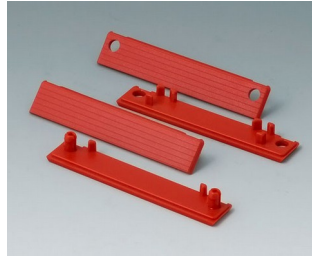

C2299031
 Securing hinge for the cover
 PP
 natural-coloured

C2299088
 Hinge
 PA 6
 light grey RAL 7035

Accessory "screws"

A0306031
 Self-tapping screws 3 x 6 mm
 (PZ1)

A0308031
 Self-tapping screws 3 x 8 mm
 (PZ1)

A0308132
 Self-tapping screw 3 x 8 mm
 (T10)
 Stainless steel

ROBUST-BOX

Accessory

C2201082
Cover strips 80
PC (UL 94 HB)
silver grey RAL 7001

C2201084
Cover strips 80
PC (UL 94 HB)
red RAL 3020

C2201085
Cover strips 80
PC (UL 94 HB)
yellow RAL 1023