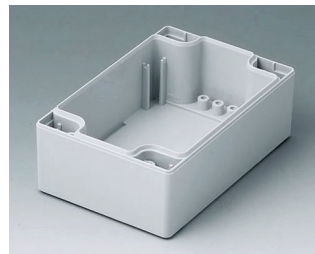

ROBUST-BOX

Wersje

C1080801
Case shell 80, with tongue
ABS (UL 94 HB)
light grey RAL 7035
80x80x40mm

C1080802
Case shell 80, with tongue
PC (UL 94 HB)
light grey RAL 7035
80x80x40mm

C1081201
Case shell 80, with tongue
ABS (UL 94 HB)
light grey RAL 7035
120x80x40mm