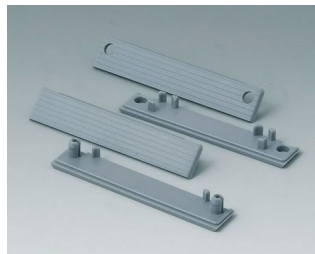

C2201082
Cover strips 80
PC (UL 94 HB)
silver grey RAL 7001