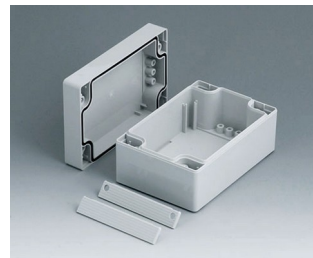

C2008121
ROBUST-BOX WIDTH 80, Vers.
I
ABS (UL 94 HB)
light grey RAL 7035
120x80x60mm
IP 66