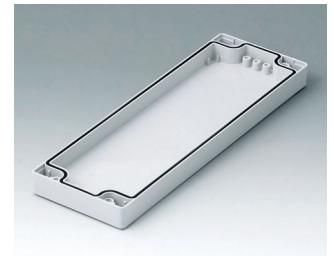

C0082402
Case shell 80, with groove
PC (UL 94 HB)
light grey RAL 7035
240x80x20mm