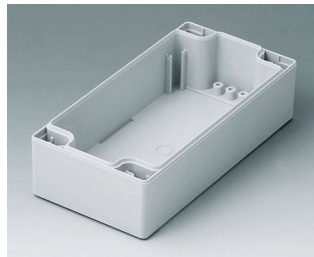

C1081602
Case shell 80, with tongue
PC (UL 94 HB)
light grey RAL 7035
160x80x40mm