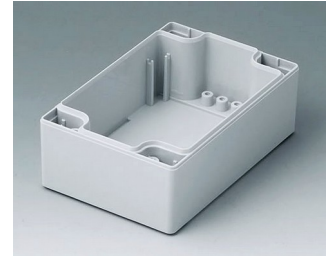

ROBUST-BOX

Wersje

C1080801
Case shell 80, with tongue
ABS (UL 94 HB)
light grey RAL 7035
80x80x40mm

C1080802
Case shell 80, with tongue
PC (UL 94 HB)
light grey RAL 7035
80x80x40mm

C1081201
Case shell 80, with tongue
ABS (UL 94 HB)
light grey RAL 7035
120x80x40mm