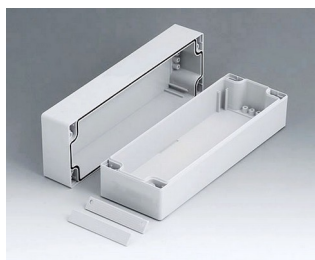

C2108241
ROBUST-BOX WIDTH 80, Vers.
I
ABS (UL 94 HB)
light grey RAL 7035
240x80x80mm
IP 66