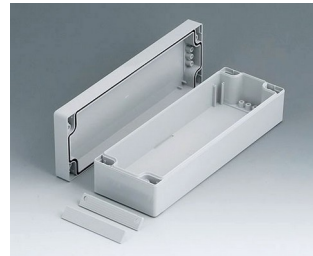

C2008241
ROBUST-BOX WIDTH 80, Vers.
I
ABS (UL 94 HB)
light grey RAL 7035
240x80x60mm
IP 66