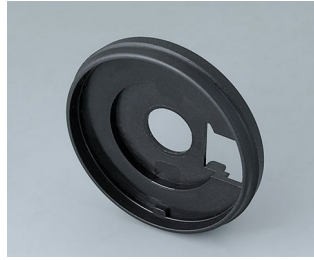

B7546209
Base 46
PA 6
nero

Subject to technical modification without notice. © by OKW Gehäusesysteme, Buchen/Germany.