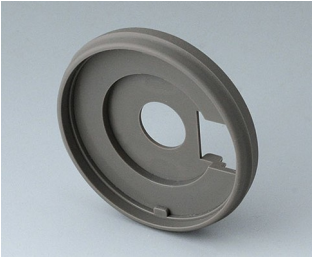

CONTROL-KNOBS

B7546208
Base 46
PA 6
volcano