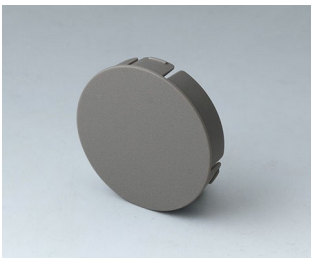

B7246634
CONTROL-KNOBS 46
PC
volcano
46x14,7mm 1/4"

Accessory "screws"

A6207009
Round nut M7 x 0.75

A6210009
Round nut M10 x 0.75

A6295009
Round nut 3/8"-32G

A6300000
Spanner

Accessory

B7536108
Cover 36
PA 6
volcano