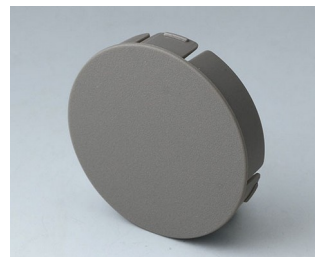

B7536109
Cover 36
PA 6
nero

B7536208
Base 36
PA 6
volcano

B7536209
Base 36
PA 6
nero

B7546001
LED illumination kit, 8 LEDs
(RGB backlight)

B7546002
LED illumination kit, 12 LEDs
(RGB backlight)

B7546108
Cover 46
PA 6
volcano