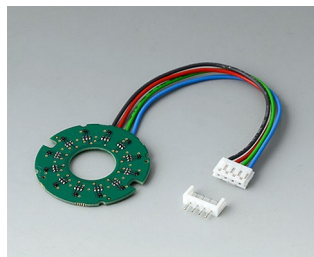

B7546002
LED illumination kit, 12 LEDs
(RGB backlight)