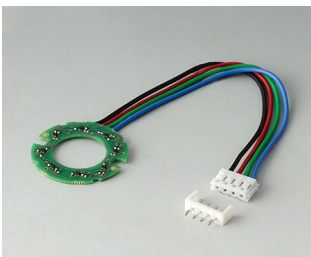

B7546001
LED illumination kit, 8 LEDs
(RGB backlight)