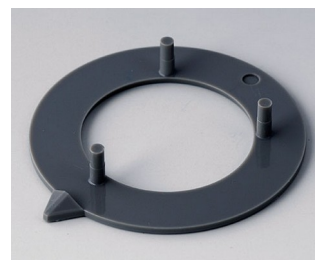

A4240008
Arrow disk 40
ABS (UL 94 HB)
dusty grey RAL 7037