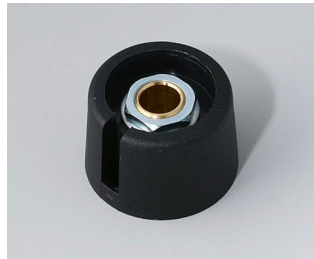

A3020068
COM-KNOBS 20, with recess
PA 6
volcano
20x16mm 6mm

A3020069
COM-KNOBS 20, with recess
PA 6
nero
20x16mm 6mm

A3020638
COM-KNOBS 20, with recess
PA 6
volcano
20x16mm 1/4"

A3020639
COM-KNOBS 20, with recess
PA 6
nero
20x16mm 1/4"

A3023048
COM-KNOBS 23, with recess
PA 6
volcano
23x16mm 4mm

A3023049
COM-KNOBS 23, with recess
PA 6
nero
23x16mm 4mm

A3023068
COM-KNOBS 23, with recess
PA 6
volcano
23x16mm 6mm

A3023069
COM-KNOBS 23, with recess
PA 6
nero
23x16mm 6mm

COM-KNOBS

A3023638
COM-KNOBS 23, with recess
PA 6
volcano
23x16mm 1/4"

A3023639
COM-KNOBS 23, with recess
PA 6
nero
23x16mm 1/4"

A3031068
COM-KNOBS 31, with recess
PA 6
volcano
31x16mm 6mm

A3031069
COM-KNOBS 31, with recess
PA 6
nero
31x16mm 6mm