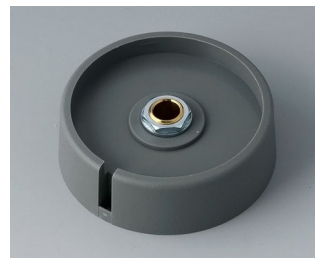

A3050068
COM-KNOBS 50, with recess
PA 6
volcano
50x16mm 6mm