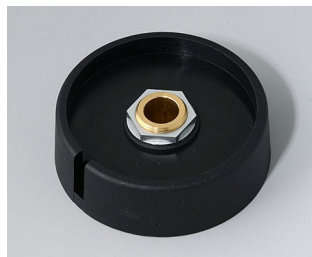

A3050089
COM-KNOBS 50, with recess
PA 6
nero
50x16mm 8mm