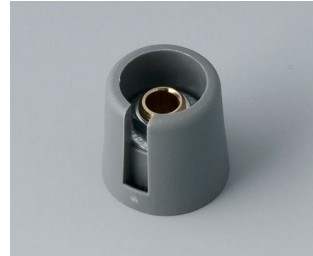

A3016048
COM-KNOBS 16, with recess
PA 6
volcano
16x16mm 4mm

A3016049
COM-KNOBS 16, with recess
PA 6
nero
16x16mm 4mm

A3016068
COM-KNOBS 16, with recess
PA 6
volcano
16x16mm 6mm

A3016069
COM-KNOBS 16, with recess
PA 6
nero
16x16mm 6mm