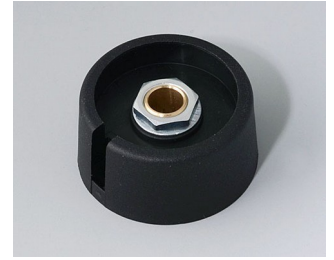

COM-KNOBS

A3023638
COM-KNOBS 23, with recess
PA 6
volcano
23x16mm 1/4"

A3023639
COM-KNOBS 23, with recess
PA 6
nero
23x16mm 1/4"

A3031068
COM-KNOBS 31, with recess
PA 6
volcano
31x16mm 6mm

A3031069
COM-KNOBS 31, with recess
PA 6
nero
31x16mm 6mm