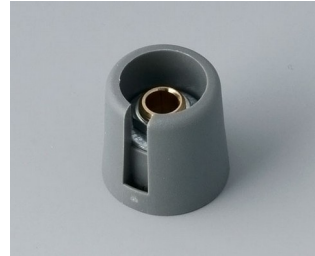

A3016048
COM-KNOBS 16, with recess
PA 6
volcano
16x16mm 4mm

A3016049
COM-KNOBS 16, with recess
PA 6
nero
16x16mm 4mm

A3016068
COM-KNOBS 16, with recess
PA 6
volcano
16x16mm 6mm

A3016069
COM-KNOBS 16, with recess
PA 6
nero
16x16mm 6mm