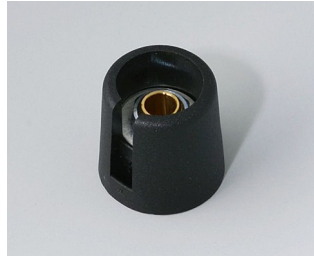

A3016048
COM-KNOBS 16, with recess
PA 6
volcano
16x16mm 4mm

A3016049
COM-KNOBS 16, with recess
PA 6
nero
16x16mm 4mm

A3016068
COM-KNOBS 16, with recess
PA 6
volcano
16x16mm 6mm

A3016069
COM-KNOBS 16, with recess
PA 6
nero
16x16mm 6mm