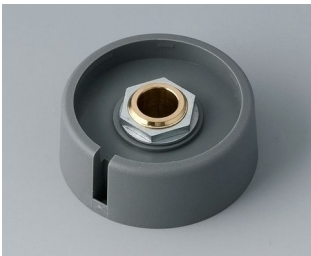

A3031638
COM-KNOBS 31, with recess
PA 6
volcano
31x16mm 1/4"

A3031639
COM-KNOBS 31, with recess
PA 6
nero
31x16mm 1/4"

A3040068
COM-KNOBS 40, with recess
PA 6
volcano
40x16mm 6mm

A3040069
COM-KNOBS 40, with recess
PA 6
nero
40x16mm 6mm