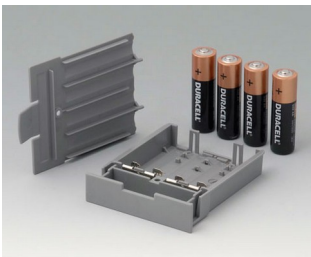

A9178128
Battery compartment, M/L, 4 x
AA
PC
volcano