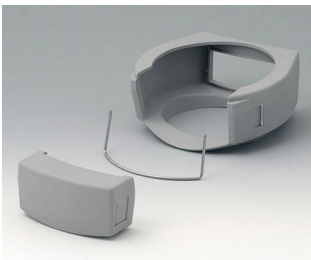

# DATEC-CONTROL

**A9177006**  
 Sealing kit S

**A9177008**  
 Protector S  
 SBS (TPE)  
 volcano

**A9178001**  
 Display window M  
 Acrylic glass  
 clear

**A9178006**  
 Sealing kit M

**A9178108**  
 Protector M  
 SBS (TPE)  
 volcano