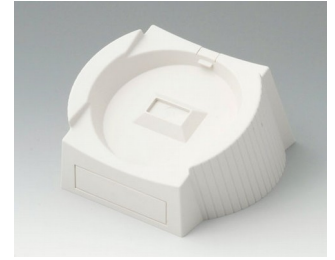

DATEC-CONTROL

A9178007
Contacts, male
gold-plated

A9178118
Battery compartment holder
PC
volcano

A9178128
Battery compartment, M/L, 4 x
AA
PC
volcano

A9178137
Station, Vers. I
ABS (UL 94 HB)
off-white RAL 9002