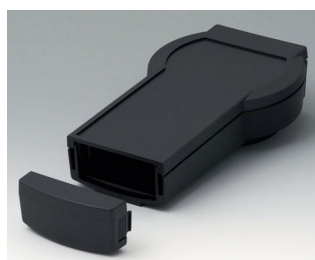

A9078109
DATEC-CONTROL M, Vers. I
ABS (UL 94 HB)
black RAL 9005
243x130x60mm
IP 54 opt.