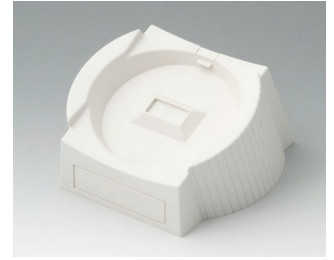

# DATEC-CONTROL

**A9178007**  
 Contacts, male  
 gold-plated

**A9178118**  
 Battery compartment holder  
 PC  
 volcano

**A9178128**  
 Battery compartment, M/L, 4 x  
 AA  
 PC  
 volcano

**A9178137**  
 Station, Vers. I  
 ABS (UL 94 HB)  
 off-white RAL 9002