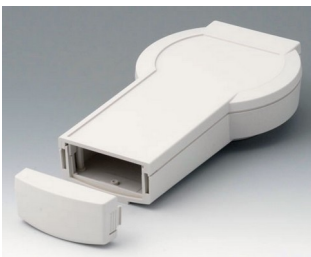

A9079107
DATEC-CONTROL L, Vers. I
ABS (UL 94 HB)
off-white RAL 9002
266x144x60mm
IP 54 opt.