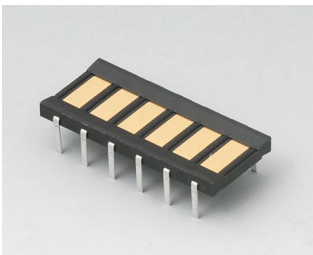

Accessory

A9178008
Contacts, female
gold-plated

Sujeito à modificações técnicas sem aviso prévio. © de OKW Gehäusesysteme, Buchen/Alemanha.