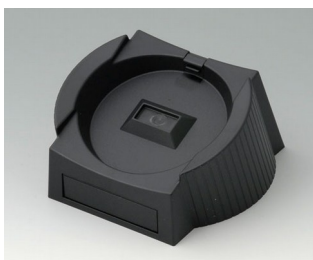

# DATEC-CONTROL

**A9178007**  
Contacts, male  
gold-plated

**A9178118**  
Battery compartment holder  
PC  
volcano

**A9178128**  
Battery compartment, M/L, 4 x  
AA  
PC  
volcano

**A9178137**  
Station, Vers. I  
ABS (UL 94 HB)  
off-white RAL 9002