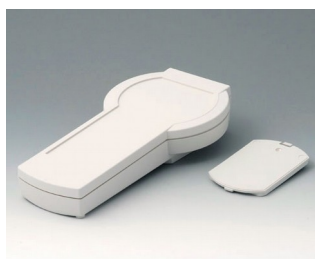

A9077107
DATEC-CONTROL S, Vers. I
ABS (UL 94 HB)
off-white RAL 9002
228x117x47mm
IP 65 opt.