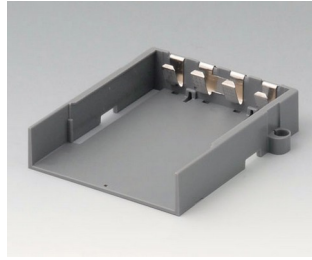

A9178118
Battery compartment holder
PC
volcano