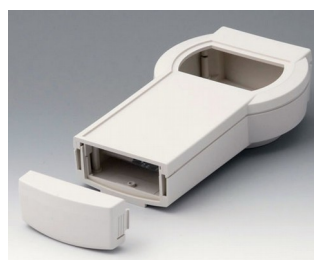

A9078207
DATEC-CONTROL M, Vers. II
ABS (UL 94 HB)
off-white RAL 9002
243x130x60mm
IP 54 opt.