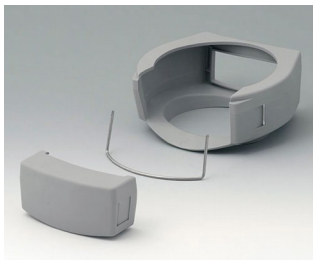

DATEC-CONTROL

A9177006
Sealing kit S

A9177008
Protector S
SBS (TPE)
volcano

A9178001
Display window M
Acrylic glass
clear

A9178006
Sealing kit M

A9178108
Protector M
SBS (TPE)
volcano

A9178208
Protector M
SBS (TPE)
volcano