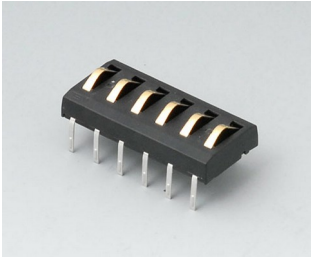

DATEC-CONTROL

A9178007
Contacts, male
gold-plated