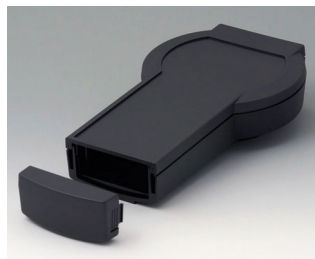

A9079109
DATEC-CONTROL L, Vers. I
ABS (UL 94 HB)
black RAL 9005
266x144x60mm
IP 54 opt.