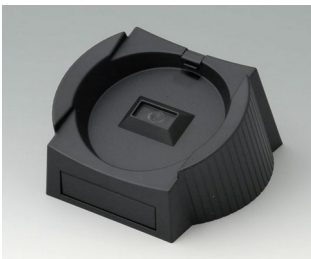

# DATEC-CONTROL

**A9178007**  
 Contacts, male  
 gold-plated

**A9178118**  
 Battery compartment holder  
 PC  
 volcano

**A9178128**  
 Battery compartment, M/L, 4 x  
 AA  
 PC  
 volcano

**A9178137**  
 Station, Vers. I  
 ABS (UL 94 HB)  
 off-white RAL 9002