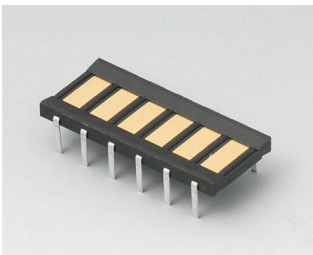

A9226337
Wall suspension element
ABS (UL 94 HB)
off-white RAL 9002

A9226339
Wall suspension element
ABS (UL 94 HB)
black RAL 9005

Accessory "carrying"

A910002
Ring eyelet
PA 6
volcano

Accessory

A9178008
Contacts, female
gold-plated