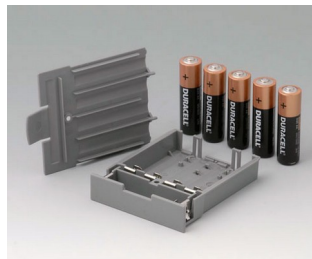

A9178158
Battery compartment, M/L, 5 x
AA
PC
volcano