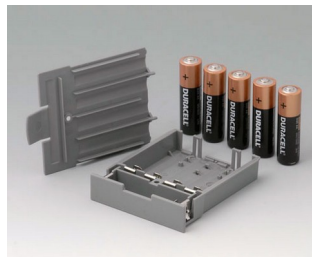

DATEC-CONTROL

A9176128
Battery compartment XS, 2 x AA
or 1 x 9V
ABS (UL 94 HB)

A9176158
Battery compartment XS, 3 x AA
ABS (UL 94 HB)
off-white RAL 9002

A9177310
Battery compartment, 1 x 9 V
ABS (UL 94 HB)

A9178118
Battery compartment holder
PC
volcano

A9178128
Battery compartment, M/L, 4 x
AA
PC
volcano

A9178158
Battery compartment, M/L, 5 x
AA
PC
volcano

A9178178
End plate for electronic area,
Vers. I
PC
volcano