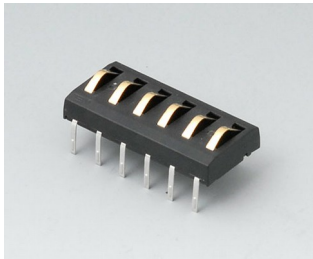

DATEC-CONTROL

A9178007
Contacts, male
gold-plated