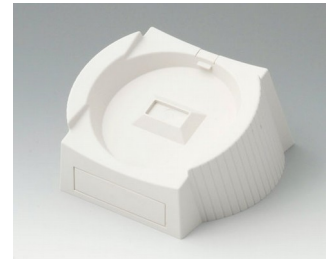

# DATEC-CONTROL

**A9178007**  
Contacts, male  
gold-plated

**A9178118**  
Battery compartment holder  
PC  
volcano

**A9178128**  
Battery compartment, M/L, 4 x  
AA  
PC  
volcano

**A9178137**  
Station, Vers. I  
ABS (UL 94 HB)  
off-white RAL 9002