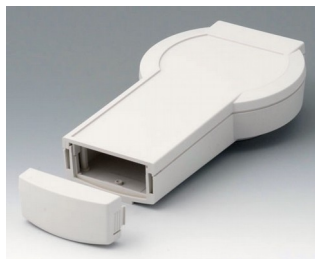

A9079107
DATEC-CONTROL L, Vers. I
ABS (UL 94 HB)
off-white RAL 9002
266x144x60mm
IP 54 opt.