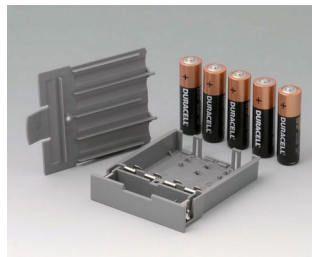

A9178158
Battery compartment, M/L, 5 x
AA
PC
volcano