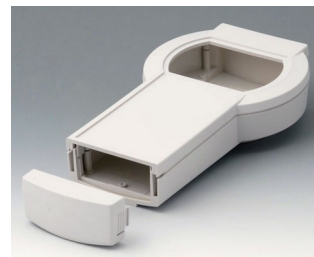

A9079207
DATEC-CONTROL L, Vers. II
ABS (UL 94 HB)
off-white RAL 9002
266x144x60mm
IP 54 opt.