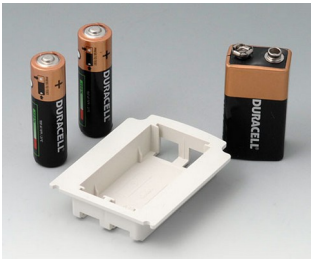

DATEC-CONTROL

A9176128
Battery compartment XS, 2 x AA
or 1 x 9V
ABS (UL 94 HB)