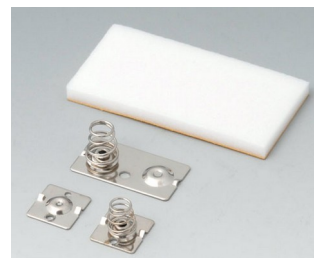

A9176007
Set of battery clips, 2 x AA
Steel
nickel-plated