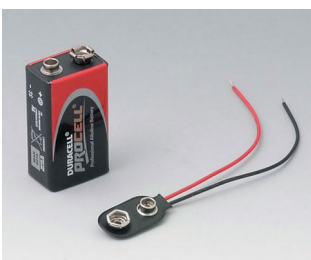

Accessory "battery"

A9160003
Plug-in contact, 1 x 9 V (PP3)

A9161002
Set of battery clips, 2 x 9 V or 4 x AA
Steel
tin-plated

A9173010
9 V contact kit, 1 x 9 V
ABS (UL 94 HB)

A9174002
Battery compartment, 2 x 9 V
ABS (UL 94 HB)
off-white RAL 9002