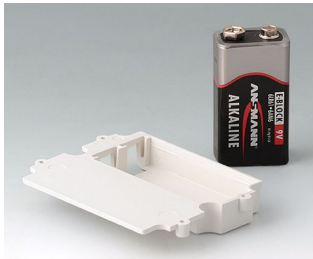

DATEC-MOBIL-BOX

A9174003
Battery compartment, 1 x 9 V
ABS (UL 94 HB)
off-white RAL 9002