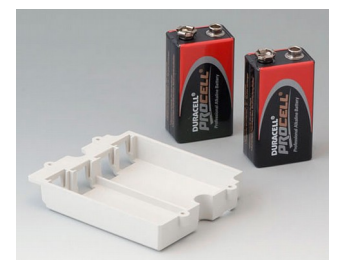

## Accessory "battery"

**A9160003**  
Plug-in contact, 1 x 9 V (PP3)

**A9161002**  
Set of battery clips, 2 x 9 V or 4 x AA  
Steel  
tin-plated

**A9173010**  
9 V contact kit, 1 x 9 V  
ABS (UL 94 HB)

**A9174002**  
Battery compartment, 2 x 9 V  
ABS (UL 94 HB)  
off-white RAL 9002