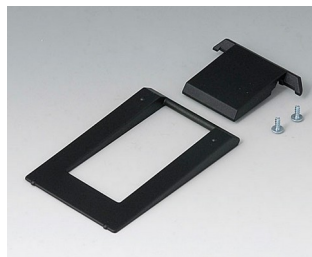

A9250909
Tilt foot bar
ABS (UL 94 HB)
black RAL 9005