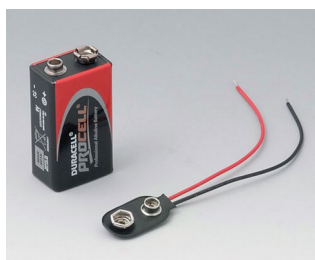

Accessory "battery"

A9160003
Plug-in contact, 1 x 9 V (PP3)

A9161002
Set of battery clips, 2 x 9 V or 4 x AA
Steel
tin-plated

A9173010
9 V contact kit, 1 x 9 V
ABS (UL 94 HB)

A9174002
Battery compartment, 2 x 9 V
ABS (UL 94 HB)
off-white RAL 9002