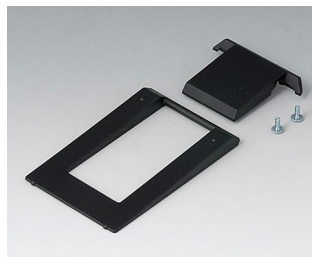

A9250909
Tilt foot bar
ABS (UL 94 HB)
black RAL 9005