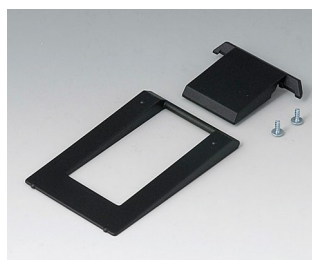

A9250909
Tilt foot bar
ABS (UL 94 HB)
black RAL 9005