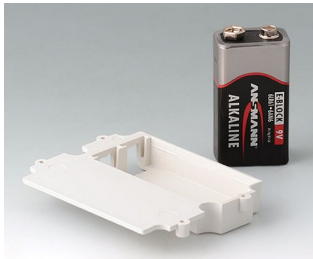

DATEC-MOBIL-BOX

A9174003
Battery compartment, 1 x 9 V
ABS (UL 94 HB)
off-white RAL 9002