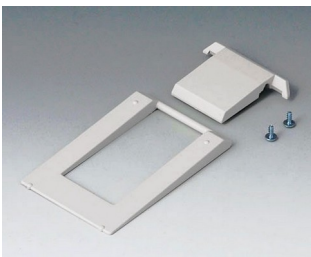

Accessory

A9250907
Tilt foot bar
ABS (UL 94 HB)
off-white RAL 9002