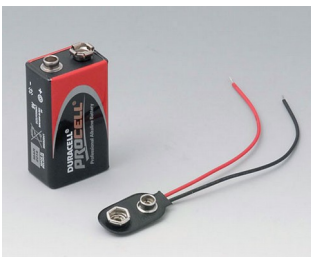

Accessory "battery"

A9160003
Plug-in contact, 1 x 9 V (PP3)