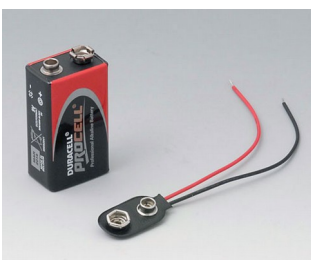

## Accessory "battery"

**A9160003**  
Plug-in contact, 1 x 9 V (PP3)

**A9161002**  
Set of battery clips, 2 x 9 V or 4 x AA  
Steel  
tin-plated

**A9173010**  
9 V contact kit, 1 x 9 V  
ABS (UL 94 HB)

**A9174002**  
Battery compartment, 2 x 9 V  
ABS (UL 94 HB)  
off-white RAL 9002