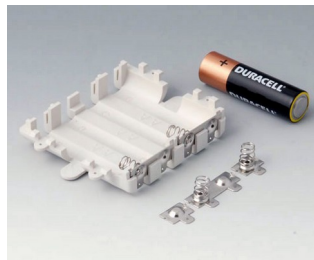

A9345217
Set of battery compartment, 4 x
AA
ABS (UL 94 HB)
off-white RAL 9002