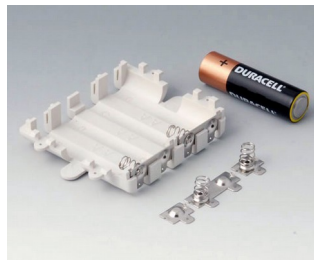

A9345217
Set of battery compartment, 4 x
AA
ABS (UL 94 HB)
off-white RAL 9002