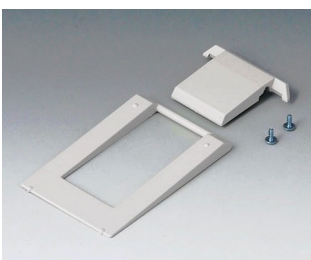

Accessory

A9250907
Tilt foot bar
ABS (UL 94 HB)
off-white RAL 9002