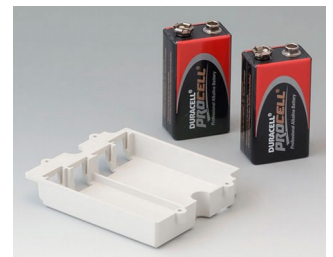

## Accessory "battery"

**A9160003**  
Plug-in contact, 1 x 9 V (PP3)

**A9161002**  
Set of battery clips, 2 x 9 V or 4 x AA  
Steel  
tin-plated

**A9173010**  
9 V contact kit, 1 x 9 V  
ABS (UL 94 HB)

**A9174002**  
Battery compartment, 2 x 9 V  
ABS (UL 94 HB)  
off-white RAL 9002