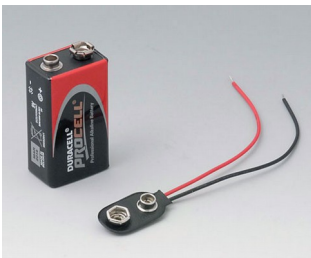

Accessory "battery"

A9160003
Plug-in contact, 1 x 9 V (PP3)

A9190002
Set of battery clips,
2xN/2xAA/2xAAA
Steel
tin-plated

A9190003
Set of battery clips,
2xN/2xAA/2xAAA
Steel
nickel-plated

A9250251
Battery spacer
PE foam
50x25x3mm