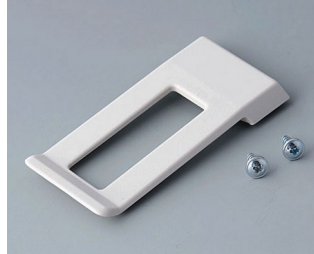

A9172107
Belt/Pocket clip
ABS (UL 94 HB)
off-white RAL 9002
62x30mm