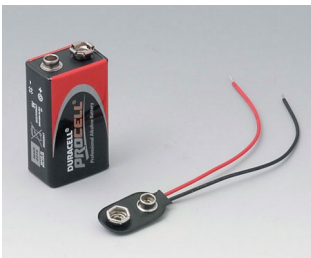

A9072229
DATEC-POCKET-BOX L
PMMA (IR) (UL 94 HB)
black RAL 9005
120x65x22mm
IP 41

Accessory "battery"

A9160003
Plug-in contact, 1 x 9 V (PP3)

A9190002
Set of battery clips,
2xN/2xAA/2xAAA
Steel
tin-plated