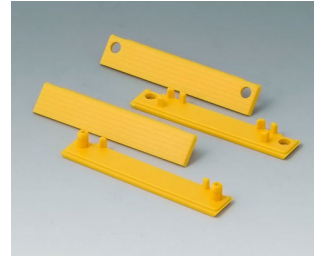

Accessory "screws"

A0306031
Self-tapping screws 3 x 6 mm
(PZ1)

A0308031
Self-tapping screws 3 x 8 mm
(PZ1)

A0308132
Self-tapping screw 3 x 8 mm
(T10)
Stainless steel

ROBUST-BOX

Accessory

C2201082
Cover strips 80
PC (UL 94 HB)
silver grey RAL 7001

C2201084
Cover strips 80
PC (UL 94 HB)
red RAL 3020

C2201085
Cover strips 80
PC (UL 94 HB)
yellow RAL 1023

C2201086
Cover strips 80
PC (UL 94 HB)
green RAL 6024

C2201087
Cover strips 80
PC (UL 94 HB)
blue RAL 5017