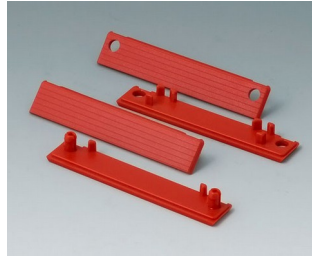

C2201084
Cover strips 80
PC (UL 94 HB)
red RAL 3020