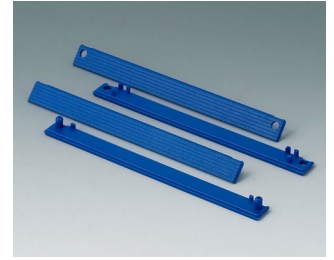

C2204162
Cover strips 160
PC (UL 94 HB)
silver grey RAL 7001

ROBUST-BOX

C2204164
 Cover strips 160
 PC (UL 94 HB)
 red RAL 3020

C2204165
 Cover strips 160
 PC (UL 94 HB)
 yellow RAL 1023

C2204166
 Cover strips 160
 PC (UL 94 HB)
 green RAL 6024