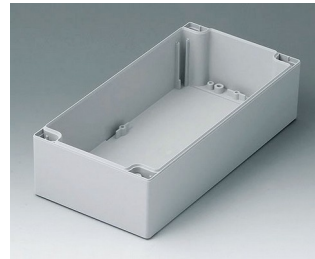

C2122401
Case shell 120, with tongue
ABS (UL 94 HB)
light grey RAL 7035
240x120x60mm