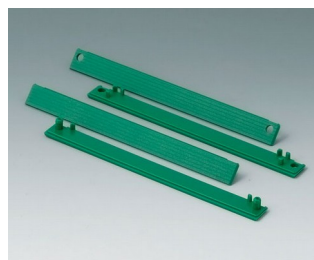

C2204166
Cover strips 160
PC (UL 94 HB)
green RAL 6024