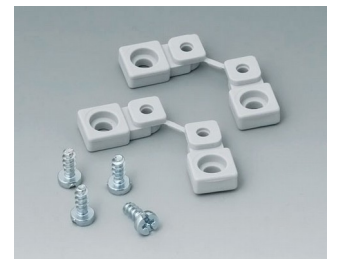

C2299028
Wall mounting brackets
PA 6 (UL 94 HB)
light grey RAL 7035