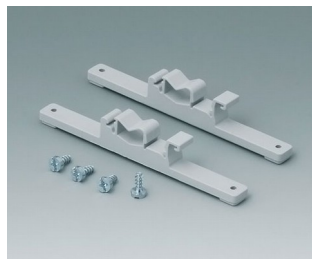

C2310917
Pressure equalisation element
M10x1
PA 6 (UL 94 HB)
light grey RAL 7035
IP 56

C2320137
Cable grommet
EPDM
light grey RAL 7035
IP 67

Accessory "wall/holder"

C2201088
Fastening elements to DIN-Rails
PA 6
light grey RAL 7035