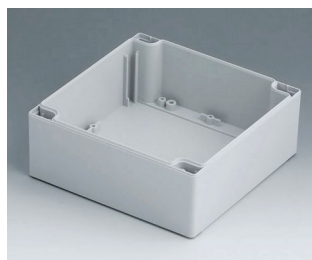

C2161602
Case shell 160, with tongue
PC (UL 94 HB)
light grey RAL 7035
160x160x60mm