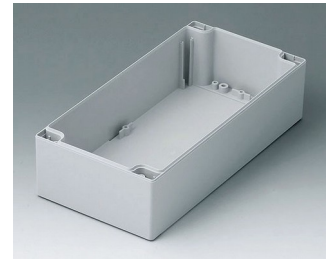

ROBUST-BOX

C2122001
Case shell 120, with tongue
ABS (UL 94 HB)
light grey RAL 7035
200x120x60mm

C2122002
Case shell 120, with tongue
PC (UL 94 HB)
light grey RAL 7035
200x120x60mm

C2122401
Case shell 120, with tongue
ABS (UL 94 HB)
light grey RAL 7035
240x120x60mm