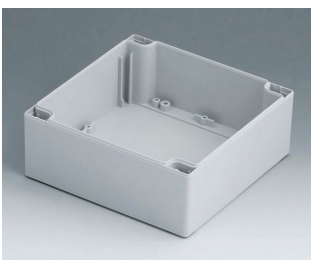

C2161601
Case shell 160, with tongue
ABS (UL 94 HB)
light grey RAL 7035
160x160x60mm