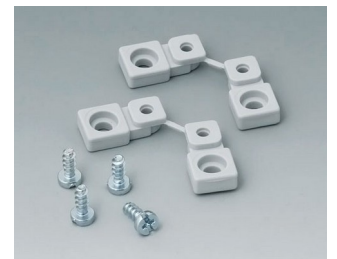

C2299028
Wall mounting brackets
PA 6 (UL 94 HB)
light grey RAL 7035