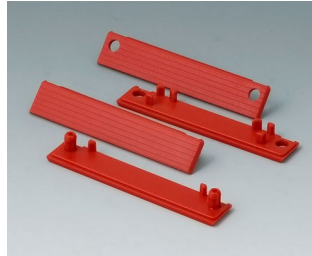

Accessory "screws"

A0306031
Self-tapping screws 3 x 6 mm
(PZ1)

A0308031
Self-tapping screws 3 x 8 mm
(PZ1)

A0308132
Self-tapping screw 3 x 8 mm
(T10)
Stainless steel

ROBUST-BOX

Accessory

C2201082
Cover strips 80
PC (UL 94 HB)
silver grey RAL 7001