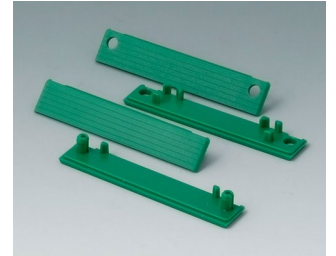

ROBUST-BOX

Accessory

C2201082
Cover strips 80
PC (UL 94 HB)
silver grey RAL 7001

C2201084
Cover strips 80
PC (UL 94 HB)
red RAL 3020

C2201085
Cover strips 80
PC (UL 94 HB)
yellow RAL 1023

C2201086
Cover strips 80
PC (UL 94 HB)
green RAL 6024