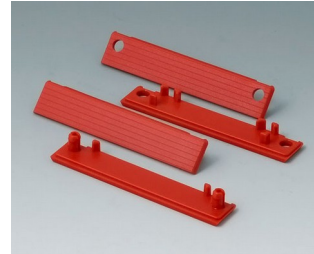

C5243601
Case shell 240, with groove
ABS (UL 94 HB)
light grey RAL 7035
360x240x80mm

ROBUST-BOX

Accessory to complete

C2200801
Cover strips 80, without holes
PC (UL 94 HB)
light grey RAL 7035

C2201082
Cover strips 80
PC (UL 94 HB)
silver grey RAL 7001