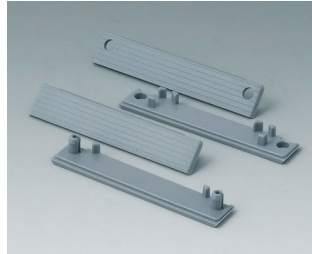

C2201082
Cover strips 80
PC (UL 94 HB)
silver grey RAL 7001