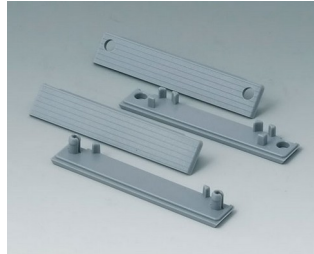

C5203001
Case shell 200, with groove
ABS (UL 94 HB)
light grey RAL 7035
300x200x80mm

C5243601
Case shell 240, with groove
ABS (UL 94 HB)
light grey RAL 7035
360x240x80mm

ROBUST-BOX

Accessory to complete

C2200801
Cover strips 80, without holes
PC (UL 94 HB)
light grey RAL 7035