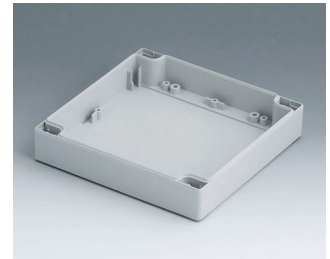

C0161602
Case shell 160, with tongue
PC (UL 94 HB)
light grey RAL 7035
160x160x30mm