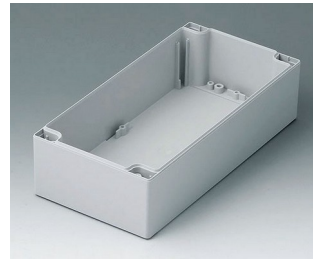

C2121202
Case shell 120, with tongue
PC (UL 94 HB)
light grey RAL 7035
120x120x60mm

ROBUST-BOX

C2122001
Case shell 120, with tongue
ABS (UL 94 HB)
light grey RAL 7035
200x120x60mm

C2122002
Case shell 120, with tongue
PC (UL 94 HB)
light grey RAL 7035
200x120x60mm