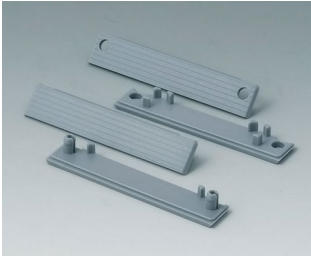

Accessory "screws"

A0306031
Self-tapping screws 3 x 6 mm
(PZ1)

A0308031
Self-tapping screws 3 x 8 mm
(PZ1)

A0308132
Self-tapping screw 3 x 8 mm
(T10)
Stainless steel

ROBUST-BOX

Accessory

C2201082
Cover strips 80
PC (UL 94 HB)
silver grey RAL 7001