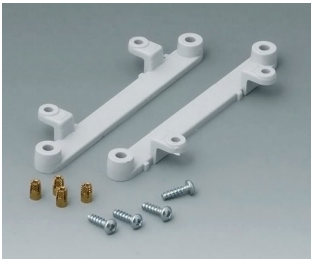

C2204165
Cover strips 160
PC (UL 94 HB)
yellow RAL 1023

C2204166
Cover strips 160
PC (UL 94 HB)
green RAL 6024

C2204167
Cover strips 160
PC (UL 94 HB)
blue RAL 5017

C2299018
Case feet
TPE (UL 94 HB)

ROBUST-BOX