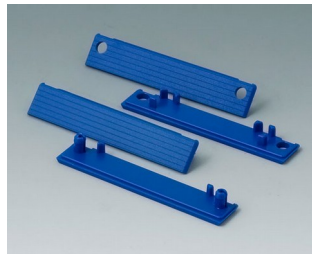

C2201087
Cover strips 80
PC (UL 94 HB)
blue RAL 5017