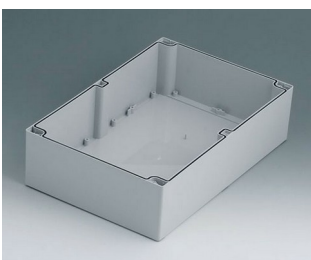

C2203001
Case shell 200, with groove
ABS (UL 94 HB)
light grey RAL 7035
300x200x40mm

C2243601
Case shell 240, with groove
ABS (UL 94 HB)
light grey RAL 7035
360x240x40mm

C2299001
Assembly kit

C2299002
Assembly kit