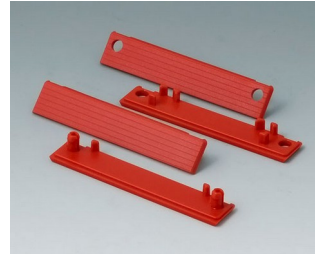

C2201084
Cover strips 80
PC (UL 94 HB)
red RAL 3020