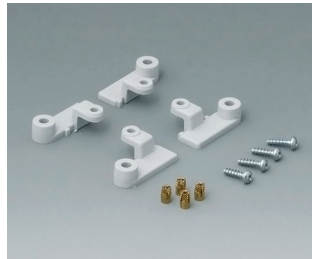

C2299068
PCB support
PC (UL 94 HB)
light grey RAL 7035

Sujeito à modificações técnicas sem aviso prévio. © de OKW Gehäusesysteme, Buchen/Alemanha.