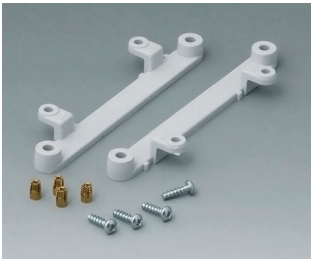

C2204166
Cover strips 160
PC (UL 94 HB)
green RAL 6024

C2204167
Cover strips 160
PC (UL 94 HB)
blue RAL 5017

C2299018
Case feet
TPE (UL 94 HB)

ROBUST-BOX

C2299058
PCB support
PC (UL 94 HB)
light grey RAL 7035