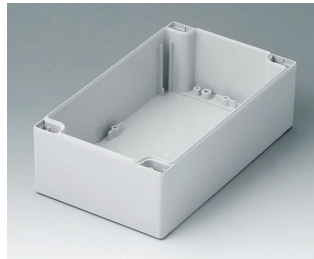

C2122002
Case shell 120, with tongue
PC (UL 94 HB)
light grey RAL 7035
200x120x60mm