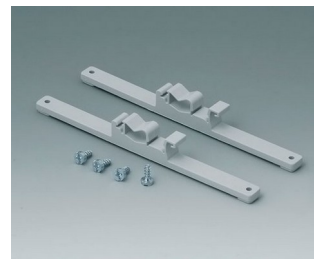

C2320137
Cable grommet
EPDM
light grey RAL 7035
IP 67

Accessory "wall/holder"

C2201088
Fastening elements to DIN-Rails
PA 6
light grey RAL 7035

C2203128
Fastening elements to DIN-Rails
PA 6
light grey RAL 7035