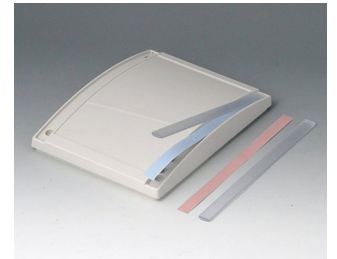

# DATEC-TERMINAL

**B4030657**  
Cover L, high  
ABS (UL 94 HB)  
off-white RAL 9002  
302x220x50mm

**B4113106**  
Front panel S  
Aluminium  
matt anodised  
125,9x176x2mm

**B4113126**  
Profile plate S  
Aluminium  
matt anodised  
130x180x8mm