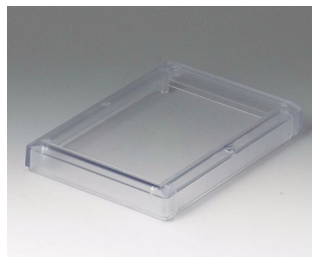

B4013621
Cover S
PC (UL 94 V-0)
transparent
130x180x23mm