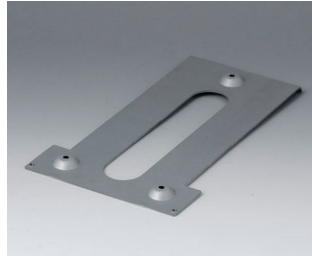

B4116147
Wall suspension element M
Steel
galvanized
214x126x12mm