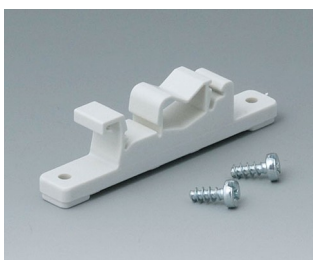

**B1075369**  
TOPTEC 194 F, Vers. I  
ABS (UL 94 HB)  
black RAL 9005  
194x115x46mm  
IP 40

**B1075465**  
TOPTEC 194 F, Vers. II  
ABS (UL 94 HB)  
off-white RAL 9002  
194x115x46mm  
IP 40

**B1075469**  
TOPTEC 194 F, Vers. II  
ABS (UL 94 HB)  
black RAL 9005  
194x115x46mm  
IP 40

## Accessory "wall/holder"

**B1300017**  
Fastening element for DIN-Rails  
PA 6  
off-white RAL 9002

**B1300019**  
Fastening element for DIN-Rails  
PA 6  
black RAL 9005

**B1340028**  
Wall suspension element for  
Topotec 102  
PC+ABS (UL 94 V-0)  
pebble grey RAL 7032