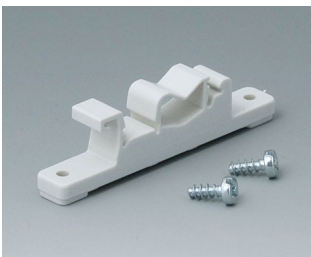

**B1075369**  
TOPTEC 194 F, Vers. I  
ABS (UL 94 HB)  
black RAL 9005  
194x115x46mm  
IP 40

**B1075465**  
TOPTEC 194 F, Vers. II  
ABS (UL 94 HB)  
off-white RAL 9002  
194x115x46mm  
IP 40

**B1075469**  
TOPTEC 194 F, Vers. II  
ABS (UL 94 HB)  
black RAL 9005  
194x115x46mm  
IP 40

## Accessory "wall/holder"

**B1300017**  
Fastening element for DIN-Rails  
PA 6  
off-white RAL 9002

**B1300019**  
Fastening element for DIN-Rails  
PA 6  
black RAL 9005

**B1340028**  
Wall suspension element for  
Topotec 102  
PC+ABS (UL 94 V-0)  
pebble grey RAL 7032