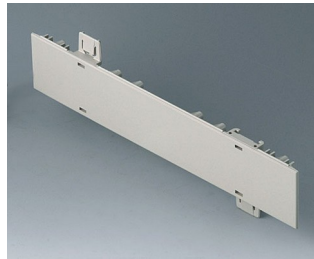

A0110280
Side panel 1 HE
ABS (UL 94 HB)
pebble grey RAL 7032
250x44,45mm