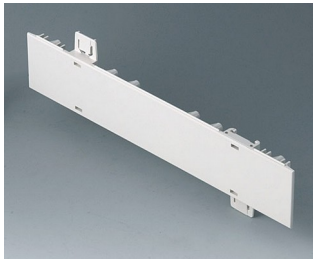

EURO CASE

A0110270
Side panel 1 HE
ABS (UL 94 HB)
off-white RAL 9002
250x44,45mm