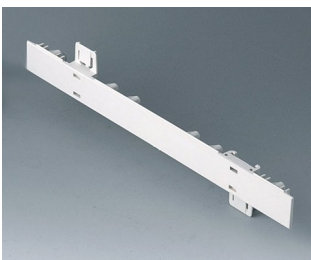

System components to complete

A0105270
Side panel 0.5 HE
ABS (UL 94 HB)
off-white RAL 9002
250x22,25mm