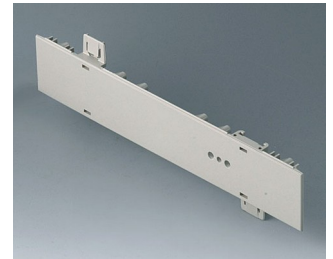

# EURO CASE

**A0110270**  
Side panel 1 HE  
ABS (UL 94 HB)  
off-white RAL 9002  
250x44,45mm

**A0110280**  
Side panel 1 HE  
ABS (UL 94 HB)  
pebble grey RAL 7032  
250x44,45mm

**A0111270**  
Side panel 1 HE, for handle  
mounting  
ABS (UL 94 HB)  
off-white RAL 9002  
250x44,45mm