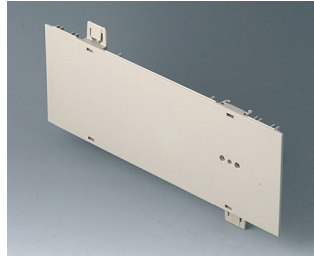

A0121280
Side panel 2 HE, for handle
mounting
ABS (UL 94 HB)
pebble grey RAL 7032
250x88,9mm