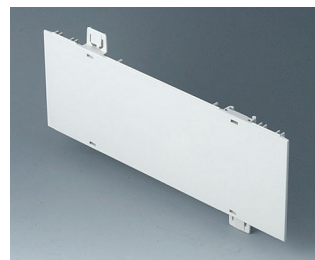

A0120270
Side panel 2 HE
ABS (UL 94 HB)
off-white RAL 9002
250x88,9mm