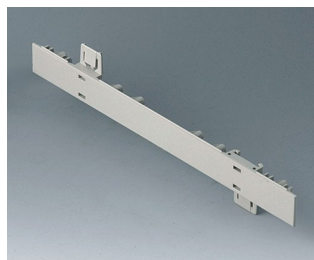

A0105280
Side panel 0.5 HE
ABS (UL 94 HB)
pebble grey RAL 7032
250x22,25mm