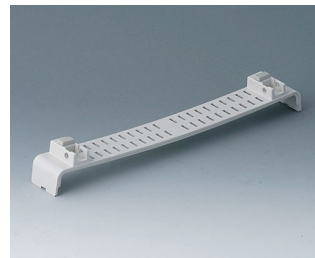

A0144370
Snap-in panel with, slots, with
feet
ABS (UL 94 HB)
off-white RAL 9002