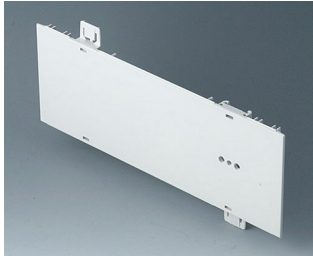

A0121270
Side panel 2 HE, for handle
mounting
ABS (UL 94 HB)
off-white RAL 9002
250x88,9mm