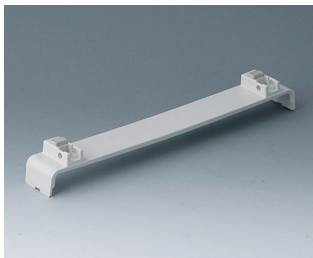

A0134370
Snap-in panel, without slots, with
feet
ABS (UL 94 HB)
off-white RAL 9002