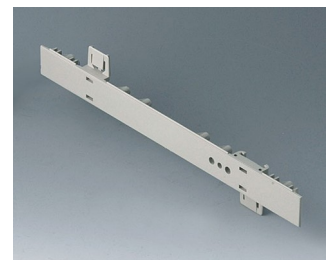

A0106280
Side panel 0.5 HE, for handle mounting
ABS (UL 94 HB)
pebble grey RAL 7032
250x22,25mm