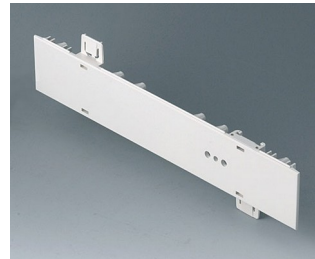

A0111270
Side panel 1 HE, for handle
mounting
ABS (UL 94 HB)
off-white RAL 9002
250x44,45mm