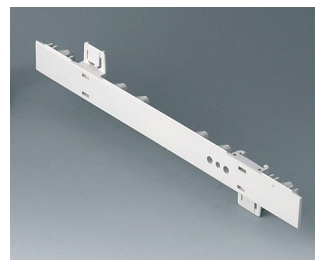

A0106270
Side panel 0.5 HE, for handle mounting
ABS (UL 94 HB)
off-white RAL 9002
250x22,25mm