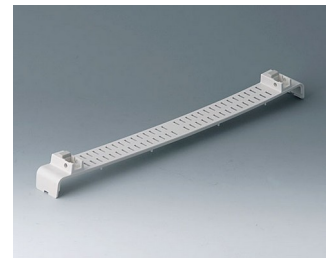

A0146370
Snap-in panel, with slots, with
feet
ABS (UL 94 HB)
off-white RAL 9002