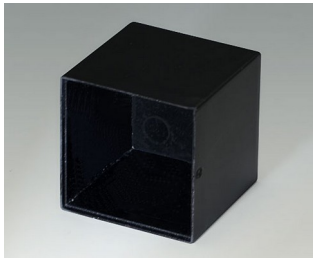

## Versões

**A8010250**  
POTTING BOXES, Vers. I  
PF  
black RAL 9005  
100,1x50,2x24,8mm

**A8010400**  
POTTING BOXES, Vers. I  
PF  
black RAL 9005  
100x100x40mm

**A8020130**  
POTTING BOXES, Vers. I  
PF  
black RAL 9005  
20x20x13,1mm

**A8025150**  
POTTING BOXES, Vers. I  
PF  
black RAL 9005  
25x25x14,8mm

**A8025251**  
POTTING BOXES, Vers. I  
PF (UL 94 V-0)  
black RAL 9005  
25x25x25mm

**A8030150**  
POTTING BOXES, Vers. I  
PF  
black RAL 9005  
30,2x20,15x15,1mm