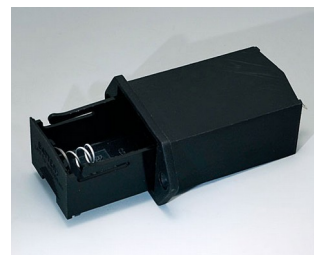

A9156003
Battery holder, 1 x 9 V (PP3)
Steel
nickel-plated

A9174004
Battery compartment, 4 x AA
ABS (UL 94 HB)
off-white RAL 9002

A9193037
Button cell holder, Ø 20 mm

A9193038
Button cell holder, Ø 23 mm

A9193039
Button cell holder, Ø 12 mm

A9193040
Button cell holder, Ø 16 mm

A9250250
Battery spacer
PE foam
50x25x4mm

A9250251
Battery spacer
PE foam
50x25x3mm

A9301330
Battery holder, 3 x AA
PA
black RAL 9005

A9302510
Battery holder, 1 x 9 V (PP3)
PA
black RAL 9005

A9302540
Battery holder, 4 x AA
PA
black RAL 9005

COMPART. DE BATERIA E SUPORTES E

BOTÃO P/ BATERIAS DE CÉLULA

A9303210
Battery holder, 1 x C
PA
black RAL 9005