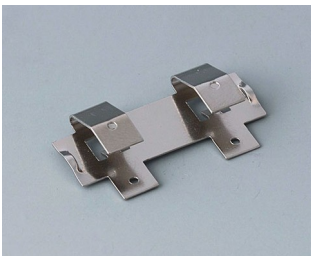

COMPART. DE BATERIA E SUPORTES E

BOTÃO P/ BATERIAS DE CÉLULA

Accessory "battery"

A9156002
Plug-in contact, 1 x 9 V (PP3)

A9161001
Set of battery clips, 4 x AA
Steel
tin-plated

A9193003
Battery-clips, double contact
Steel
tin-plated

A9193004
Battery-clips, single contact
Steel
tin-plated

A9193005
Battery clips, double contact
Steel
nickel-plated

A9193006
Battery-clips, single contact
Steel
nickel-plated

A9193008
Battery clips, double contact
CuBe
nickel-plated