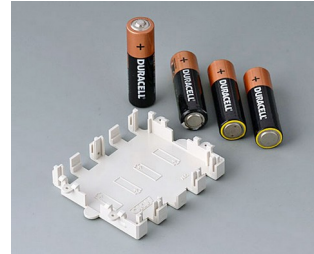

# BOTÃO P/ BATERIAS DE CÉLULA

## Versões

**A9156001**  
Battery holder, 2 x AA  
PP  
black RAL 9005

**A9156003**  
Battery holder, 1 x 9 V (PP3)  
Steel  
nickel-plated

**A9174004**  
Battery compartment, 4 x AA  
ABS (UL 94 HB)  
off-white RAL 9002