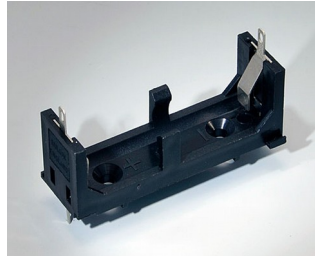

A9156003
Battery holder, 1 x 9 V (PP3)
Steel
nickel-plated

A9174004
Battery compartment, 4 x AA
ABS (UL 94 HB)
off-white RAL 9002

A9193037
Button cell holder, Ø 20 mm

A9193038
Button cell holder, Ø 23 mm

A9193039
Button cell holder, Ø 12 mm

A9193040
Button cell holder, Ø 16 mm

A9250250
Battery spacer
PE foam
50x25x4mm

A9250251
Battery spacer
PE foam
50x25x3mm

A9301330
Battery holder, 3 x AA
PA
black RAL 9005

A9302510
Battery holder, 1 x 9 V (PP3)
PA
black RAL 9005

A9302540
Battery holder, 4 x AA
PA
black RAL 9005

COMPART. DE BATERIA E SUPORTES E

BOTÃO P/ BATERIAS DE CÉLULA

A9303210
Battery holder, 1 x C
PA
black RAL 9005

A9303310
Battery holder, 1 x AA
PA
black RAL 9005

A9336117
Battery compartment kit, 3 x AA
ABS (UL 94 HB)
off-white RAL 9002
93x69mm
IP 54

A9336118
Battery compartment kit, 3 x AA
ABS (UL 94 HB)
lava
93x69mm
IP 54