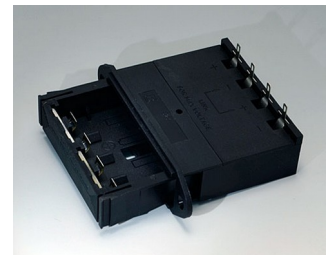

A9156003
Battery holder, 1 x 9 V (PP3)
Steel
nickel-plated

A9174004
Battery compartment, 4 x AA
ABS (UL 94 HB)
off-white RAL 9002

A9193037
Button cell holder, Ø 20 mm

A9193038
Button cell holder, Ø 23 mm

A9193039
Button cell holder, Ø 12 mm

A9193040
Button cell holder, Ø 16 mm

A9250250
Battery spacer
PE foam
50x25x4mm

A9250251
Battery spacer
PE foam
50x25x3mm

A9301330
Battery holder, 3 x AA
PA
black RAL 9005

A9302510
Battery holder, 1 x 9 V (PP3)
PA
black RAL 9005

A9302540
Battery holder, 4 x AA
PA
black RAL 9005

COMPART. DE BATERIA E SUPORTES E

BOTÃO P/ BATERIAS DE CÉLULA

A9303210
Battery holder, 1 x C
PA
black RAL 9005