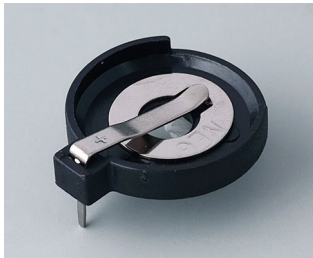

# BOTÃO P/ BATERIAS DE CÉLULA

## Versões

**A9156001**  
Battery holder, 2 x AA  
PP  
black RAL 9005

**A9156003**  
Battery holder, 1 x 9 V (PP3)  
Steel  
nickel-plated

**A9174004**  
Battery compartment, 4 x AA  
ABS (UL 94 HB)  
off-white RAL 9002

**A9193037**  
Button cell holder, Ø 20 mm

**A9193038**  
Button cell holder, Ø 23 mm

**A9193039**  
Button cell holder, Ø 12 mm

**A9193040**  
Button cell holder, Ø 16 mm

**A9250250**  
Battery spacer  
PE foam  
50x25x4mm