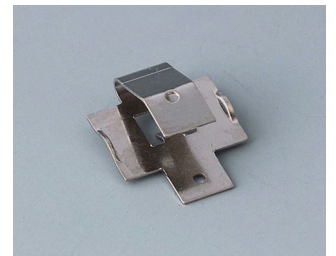

COMPART. DE BATERIA E SUPORTES E

BOTÃO P/ BATERIAS DE CÉLULA

Accessory "battery"

A9156002
Plug-in contact, 1 x 9 V (PP3)

A9161001
Set of battery clips, 4 x AA
Steel
tin-plated

A9193003
Battery-clips, double contact
Steel
tin-plated

A9193004
Battery-clips, single contact
Steel
tin-plated

A9193005
Battery clips, double contact
Steel
nickel-plated

A9193006
Battery-clips, single contact
Steel
nickel-plated

A9193008
Battery clips, double contact
CuBe
nickel-plated

A9193009
Battery clips, single contact
CuBe
nickel-plated

Sujeito à modificações técnicas sem aviso prévio. © de OKW Gehäusesysteme, Buchen/Alemanha.