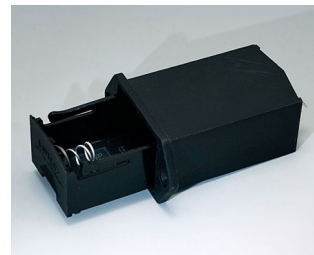

A9156003
Battery holder, 1 x 9 V (PP3)
Steel
nickel-plated

A9174004
Battery compartment, 4 x AA
ABS (UL 94 HB)
off-white RAL 9002

A9193037
Button cell holder, Ø 20 mm

A9193038
Button cell holder, Ø 23 mm

A9193039
Button cell holder, Ø 12 mm

A9193040
Button cell holder, Ø 16 mm

A9250250
Battery spacer
PE foam
50x25x4mm

A9250251
Battery spacer
PE foam
50x25x3mm

A9301330
Battery holder, 3 x AA
PA
black RAL 9005

A9302510
Battery holder, 1 x 9 V (PP3)
PA
black RAL 9005

A9302540
Battery holder, 4 x AA
PA
black RAL 9005

COMPART. DE BATERIA E SUPORTES E

BOTÃO P/ BATERIAS DE CÉLULA

A9303210
Battery holder, 1 x C
PA
black RAL 9005