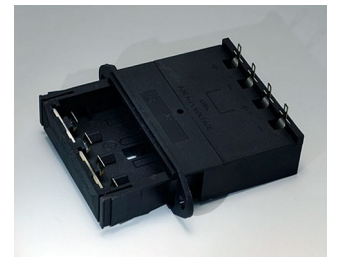

A9302540
Battery holder, 4 x AA
PA
black RAL 9005