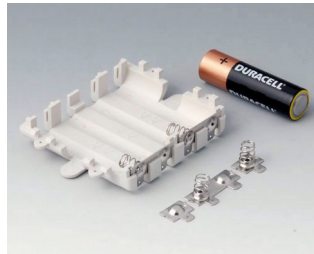

A9336119
Battery compartment kit, 3 x AA
ABS (UL 94 HB)
black RAL 9005
93x69mm
IP 54

A9338117
Battery compartment kit, 5 x AA
ABS (UL 94 HB)
off-white RAL 9002
93x98mm
IP 54

A9338118
Battery compartment kit, 5 x AA
ABS (UL 94 HB)
lava
93x98mm
IP 54

A9338119
Battery compartment kit, 5 x AA
ABS (UL 94 HB)
black RAL 9005
93x98mm
IP 54

A9338218
Battery compartment kit, 5 x AA
ASA+PC (UL 94 V-0)
lava
93x98mm
IP 54

A9345217
Set of battery compartment, 4 x AA
ABS (UL 94 HB)
off-white RAL 9002

COMPART. DE BATERIA E SUPORTES E

BOTÃO P/ BATERIAS DE CÉLULA

Accessory "battery"

A9156002
Plug-in contact, 1 x 9 V (PP3)

A9161001
Set of battery clips, 4 x AA
Steel
tin-plated

A9193003
Battery-clips, double contact
Steel
tin-plated