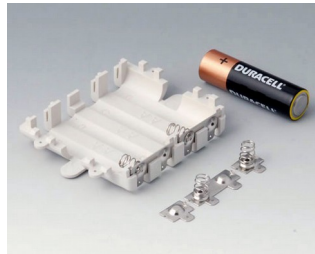

A9345217
Set of battery compartment, 4 x AA
ABS (UL 94 HB)
off-white RAL 9002