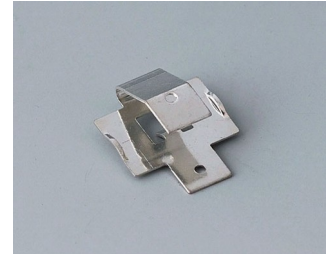

COMPART. DE BATERIA E SUPORTES E

BOTÃO P/ BATERIAS DE CÉLULA

Accessory "battery"

A9156002
Plug-in contact, 1 x 9 V (PP3)

A9161001
Set of battery clips, 4 x AA
Steel
tin-plated

A9193003
Battery-clips, double contact
Steel
tin-plated

A9193004
Battery-clips, single contact
Steel
tin-plated

A9193005
Battery clips, double contact
Steel
nickel-plated

A9193006
Battery-clips, single contact
Steel
nickel-plated

A9193008
Battery clips, double contact
CuBe
nickel-plated