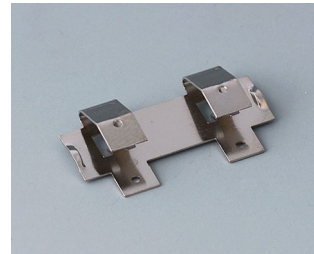

COMPART. DE BATERIA E SUPORTES E

BOTÃO P/ BATERIAS DE CÉLULA

Accessory "battery"

A9156002
Plug-in contact, 1 x 9 V (PP3)

A9161001
Set of battery clips, 4 x AA
Steel
tin-plated

A9193003
Battery-clips, double contact
Steel
tin-plated

A9193004
Battery-clips, single contact
Steel
tin-plated

A9193005
Battery clips, double contact
Steel
nickel-plated

A9193006
Battery-clips, single contact
Steel
nickel-plated

A9193008
Battery clips, double contact
CuBe
nickel-plated