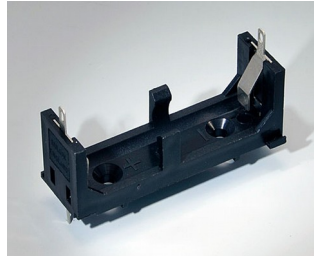

A9156003
Battery holder, 1 x 9 V (PP3)
Steel
nickel-plated

A9174004
Battery compartment, 4 x AA
ABS (UL 94 HB)
off-white RAL 9002

A9193037
Button cell holder, Ø 20 mm

A9193038
Button cell holder, Ø 23 mm

A9193039
Button cell holder, Ø 12 mm

A9193040
Button cell holder, Ø 16 mm

A9250250
Battery spacer
PE foam
50x25x4mm

A9250251
Battery spacer
PE foam
50x25x3mm

A9301330
Battery holder, 3 x AA
PA
black RAL 9005

A9302510
Battery holder, 1 x 9 V (PP3)
PA
black RAL 9005

A9302540
Battery holder, 4 x AA
PA
black RAL 9005

COMPART. DE BATERIA E SUPORTES E

BOTÃO P/ BATERIAS DE CÉLULA

A9303210
Battery holder, 1 x C
PA
black RAL 9005

A9303310
Battery holder, 1 x AA
PA
black RAL 9005

A9336117
Battery compartment kit, 3 x AA
ABS (UL 94 HB)
off-white RAL 9002
93x69mm
IP 54

A9336118
Battery compartment kit, 3 x AA
ABS (UL 94 HB)
lava
93x69mm
IP 54