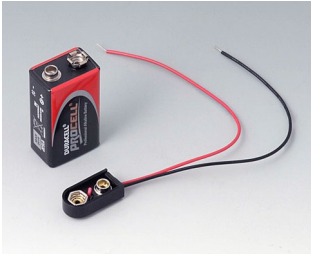

COMPART. DE BATERIA E SUPORTES E

BOTÃO P/ BATERIAS DE CÉLULA

Accessory "battery"

A9156002
Plug-in contact, 1 x 9 V (PP3)

A9161001
Set of battery clips, 4 x AA
Steel
tin-plated

A9193003
Battery-clips, double contact
Steel
tin-plated