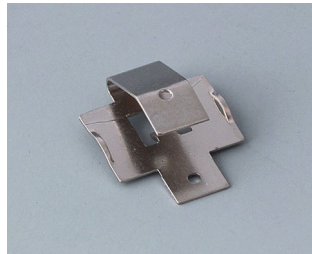

COMPART. DE BATERIA E SUPORTES E

BOTÃO P/ BATERIAS DE CÉLULA

Accessory "battery"

A9156002
Plug-in contact, 1 x 9 V (PP3)

A9161001
Set of battery clips, 4 x AA
Steel
tin-plated

A9193003
Battery-clips, double contact
Steel
tin-plated

A9193004
Battery-clips, single contact
Steel
tin-plated

A9193005
Battery clips, double contact
Steel
nickel-plated

A9193006
Battery-clips, single contact
Steel
nickel-plated

A9193008
Battery clips, double contact
CuBe
nickel-plated