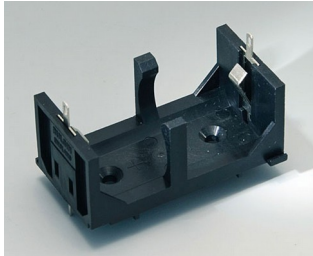

A9156003
Battery holder, 1 x 9 V (PP3)
Steel
nickel-plated

A9174004
Battery compartment, 4 x AA
ABS (UL 94 HB)
off-white RAL 9002

A9193037
Button cell holder, Ø 20 mm

A9193038
Button cell holder, Ø 23 mm

A9193039
Button cell holder, Ø 12 mm

A9193040
Button cell holder, Ø 16 mm

A9250250
Battery spacer
PE foam
50x25x4mm

A9250251
Battery spacer
PE foam
50x25x3mm

A9301330
Battery holder, 3 x AA
PA
black RAL 9005

A9302510
Battery holder, 1 x 9 V (PP3)
PA
black RAL 9005

A9302540
Battery holder, 4 x AA
PA
black RAL 9005

COMPART. DE BATERIA E SUPORTES E

BOTÃO P/ BATERIAS DE CÉLULA

A9303210
Battery holder, 1 x C
PA
black RAL 9005