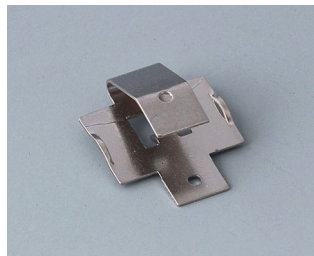

COMPART. DE BATERIA E SUPORTES E

BOTÃO P/ BATERIAS DE CÉLULA

Accessory "battery"

A9156002
Plug-in contact, 1 x 9 V (PP3)

A9161001
Set of battery clips, 4 x AA
Steel
tin-plated

A9193003
Battery-clips, double contact
Steel
tin-plated

A9193004
Battery-clips, single contact
Steel
tin-plated

A9193005
Battery clips, double contact
Steel
nickel-plated

A9193006
Battery-clips, single contact
Steel
nickel-plated

A9193008
Battery clips, double contact
CuBe
nickel-plated