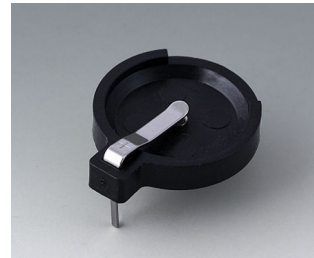

# BOTÃO P/ BATERIAS DE CÉLULA

## Versões

**A9156001**  
Battery holder, 2 x AA  
PP  
black RAL 9005

**A9156003**  
Battery holder, 1 x 9 V (PP3)  
Steel  
nickel-plated

**A9174004**  
Battery compartment, 4 x AA  
ABS (UL 94 HB)  
off-white RAL 9002

**A9193037**  
Button cell holder, Ø 20 mm

**A9193038**  
Button cell holder, Ø 23 mm

**A9193039**  
Button cell holder, Ø 12 mm

**A9193040**  
Button cell holder, Ø 16 mm

**A9250250**  
Battery spacer  
PE foam  
50x25x4mm