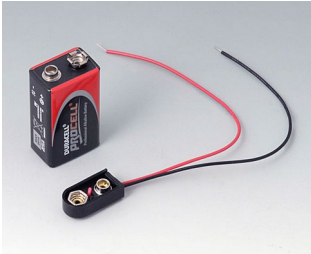

COMPART. DE BATERIA E SUPORTES E

BOTÃO P/ BATERIAS DE CÉLULA

Accessory "battery"

A9156002
Plug-in contact, 1 x 9 V (PP3)