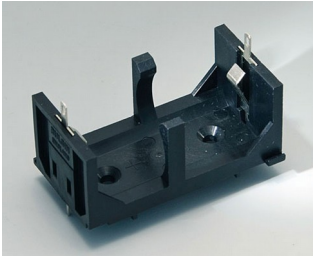

A9156003
Battery holder, 1 x 9 V (PP3)
Steel
nickel-plated

A9174004
Battery compartment, 4 x AA
ABS (UL 94 HB)
off-white RAL 9002

A9193037
Button cell holder, Ø 20 mm

A9193038
Button cell holder, Ø 23 mm

A9193039
Button cell holder, Ø 12 mm

A9193040
Button cell holder, Ø 16 mm

A9250250
Battery spacer
PE foam
50x25x4mm

A9250251
Battery spacer
PE foam
50x25x3mm

A9301330
Battery holder, 3 x AA
PA
black RAL 9005

A9302510
Battery holder, 1 x 9 V (PP3)
PA
black RAL 9005

A9302540
Battery holder, 4 x AA
PA
black RAL 9005

COMPART. DE BATERIA E SUPORTES E

BOTÃO P/ BATERIAS DE CÉLULA

A9303210
Battery holder, 1 x C
PA
black RAL 9005