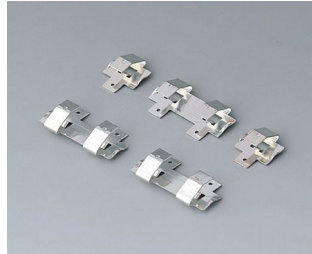

A9338119
Battery compartment kit, 5 x AA
ABS (UL 94 HB)
black RAL 9005
93x98mm
IP 54

A9338218
Battery compartment kit, 5 x AA
ASA+PC (UL 94 V-0)
lava
93x98mm
IP 54

A9345217
Set of battery compartment, 4 x AA
ABS (UL 94 HB)
off-white RAL 9002

COMPART. DE BATERIA E SUPORTES E

BOTÃO P/ BATERIAS DE CÉLULA

Accessory "battery"

A9156002
Plug-in contact, 1 x 9 V (PP3)

A9161001
Set of battery clips, 4 x AA
Steel
tin-plated

A9193003
Battery-clips, double contact
Steel
tin-plated