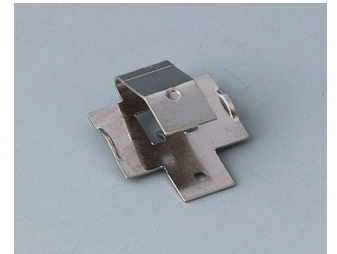

COMPART. DE BATERIA E SUPORTES E

BOTÃO P/ BATERIAS DE CÉLULA

Accessory "battery"

A9156002
Plug-in contact, 1 x 9 V (PP3)

A9161001
Set of battery clips, 4 x AA
Steel
tin-plated

A9193003
Battery-clips, double contact
Steel
tin-plated

A9193004
Battery-clips, single contact
Steel
tin-plated

A9193005
Battery clips, double contact
Steel
nickel-plated

A9193006
Battery-clips, single contact
Steel
nickel-plated

A9193008
Battery clips, double contact
CuBe
nickel-plated

A9193009
Battery clips, single contact
CuBe
nickel-plated

Sujeito à modificações técnicas sem aviso prévio. © de OKW Gehäusesysteme, Buchen/Alemanha.