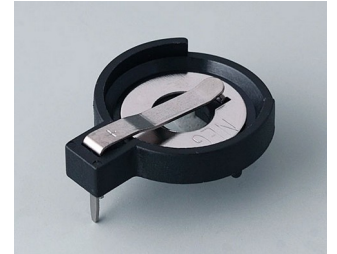

# BOTÃO P/ BATERIAS DE CÉLULA

## Versões

**A9156001**  
Battery holder, 2 x AA  
PP  
black RAL 9005

**A9156003**  
Battery holder, 1 x 9 V (PP3)  
Steel  
nickel-plated

**A9174004**  
Battery compartment, 4 x AA  
ABS (UL 94 HB)  
off-white RAL 9002

**A9193037**  
Button cell holder, Ø 20 mm

**A9193038**  
Button cell holder, Ø 23 mm

**A9193039**  
Button cell holder, Ø 12 mm

**A9193040**  
Button cell holder, Ø 16 mm

**A9250250**  
Battery spacer  
PE foam  
50x25x4mm