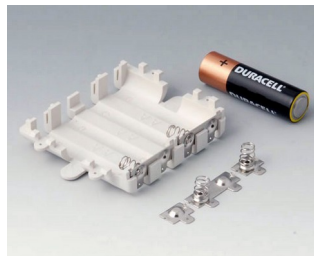

**A9336118**  
Battery compartment kit, 3 x AA  
ABS (UL 94 HB)  
lava  
93x69mm  
IP 54

**A9336119**  
Battery compartment kit, 3 x AA  
ABS (UL 94 HB)  
black RAL 9005  
93x69mm  
IP 54

**A9338117**  
Battery compartment kit, 5 x AA  
ABS (UL 94 HB)  
off-white RAL 9002  
93x98mm  
IP 54

**A9338118**  
Battery compartment kit, 5 x AA  
ABS (UL 94 HB)  
lava  
93x98mm  
IP 54

**A9338119**  
Battery compartment kit, 5 x AA  
ABS (UL 94 HB)  
black RAL 9005  
93x98mm  
IP 54

**A9338218**  
Battery compartment kit, 5 x AA  
ASA+PC (UL 94 V-0)  
lava  
93x98mm  
IP 54