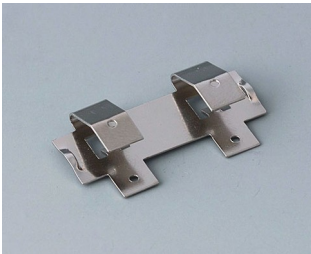

COMPART. DE BATERIA E SUPORTES E

BOTÃO P/ BATERIAS DE CÉLULA

Accessory "battery"

A9156002
Plug-in contact, 1 x 9 V (PP3)

A9161001
Set of battery clips, 4 x AA
Steel
tin-plated

A9193003
Battery-clips, double contact
Steel
tin-plated

A9193004
Battery-clips, single contact
Steel
tin-plated

A9193005
Battery clips, double contact
Steel
nickel-plated

A9193006
Battery-clips, single contact
Steel
nickel-plated

A9193008
Battery clips, double contact
CuBe
nickel-plated