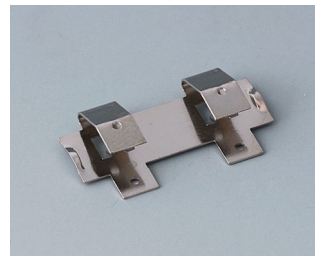

COMPART. DE BATERIA E SUPORTES E

BOTÃO P/ BATERIAS DE CÉLULA

Accessory "battery"

A9156002
Plug-in contact, 1 x 9 V (PP3)

A9161001
Set of battery clips, 4 x AA
Steel
tin-plated

A9193003
Battery-clips, double contact
Steel
tin-plated

A9193004
Battery-clips, single contact
Steel
tin-plated

A9193005
Battery clips, double contact
Steel
nickel-plated

A9193006
Battery-clips, single contact
Steel
nickel-plated

A9193008
Battery clips, double contact
CuBe
nickel-plated

A9193009
Battery clips, single contact
CuBe
nickel-plated

Sujeito à modificações técnicas sem aviso prévio. © de OKW Gehäusesysteme, Buchen/Alemanha.