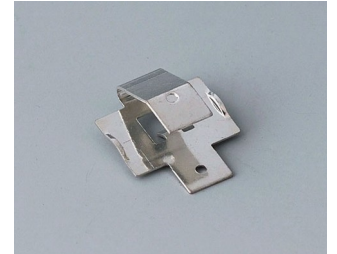

COMPART. DE BATERIA E SUPORTES E

BOTÃO P/ BATERIAS DE CÉLULA

Accessory "battery"

A9156002
Plug-in contact, 1 x 9 V (PP3)

A9161001
Set of battery clips, 4 x AA
Steel
tin-plated

A9193003
Battery-clips, double contact
Steel
tin-plated

A9193004
Battery-clips, single contact
Steel
tin-plated

A9193005
Battery clips, double contact
Steel
nickel-plated

A9193006
Battery-clips, single contact
Steel
nickel-plated

A9193008
Battery clips, double contact
CuBe
nickel-plated