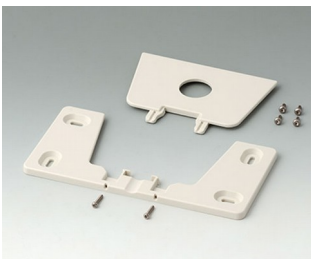

EVOTEC

Accessory "protection"

A9500030
Sealing 80

A9502030
Sealing 100

A9503030
Sealing 125

A9504030
Sealing 150

A9506030
Sealing 200

A9508030
Sealing 250

Accessory "wall/holder"

A9506117
Wall suspension element
ASA+PC (UL 94 V-0)
off-white RAL 9002

B1300017
Fastening element for DIN-Rails
PA 6
off-white RAL 9002

Accessory "screws"

A0305031
Self-tapping screws 2.5 x 6 mm
(PZ1)