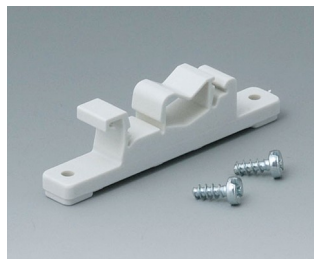

EVOTEC

Accessory "protection"

A9500030
Sealing 80

A9502030
Sealing 100

A9503030
Sealing 125

A9504030
Sealing 150

A9506030
Sealing 200

A9508030
Sealing 250

Accessory "wall/holder"

A9506117
Wall suspension element
ASA+PC (UL 94 V-0)
off-white RAL 9002

B1300017
Fastening element for DIN-Rails
PA 6
off-white RAL 9002

Accessory "screws"

A0305031
Self-tapping screws 2.5 x 6 mm
(PZ1)