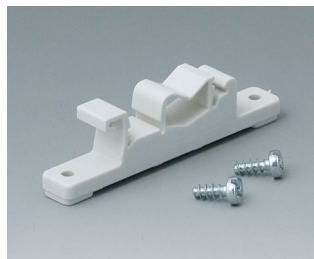

EVOTEC

Accessory "protection"

A9500030
Sealing 80

A9502030
Sealing 100

A9503030
Sealing 125

A9504030
Sealing 150

A9506030
Sealing 200

A9508030
Sealing 250

Accessory "wall/holder"

A9506117
Wall suspension element
ASA+PC (UL 94 V-0)
off-white RAL 9002

B1300017
Fastening element for DIN-Rails
PA 6
off-white RAL 9002

Accessory "screws"

A0305031
Self-tapping screws 2.5 x 6 mm
(PZ1)