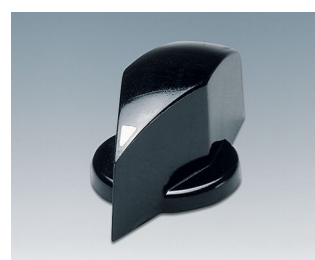

A1324860
TUNING KNOB, with lateral
screw fixing
PF (UL 94 V-0)
black RAL 9005
25x20mm 6mm