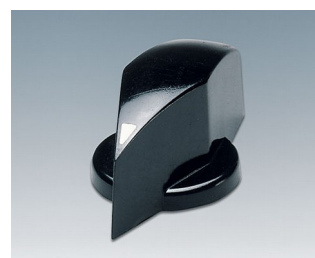

A1324860
TUNING KNOB, with lateral
screw fixing
PF (UL 94 V-0)
black RAL 9005
25x20mm 6mm