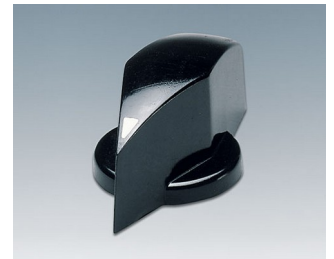

A1324860
TUNING KNOB, with lateral
screw fixing
PF
black RAL 9005
25x20mm 6mm