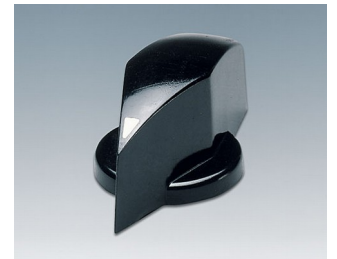

A1324860
TUNING KNOB, with lateral
screw fixing
PF (UL 94 V-0)
black RAL 9005
25x20mm 6mm