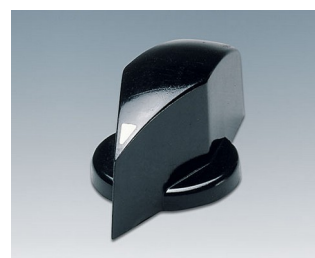

A1324860
TUNING KNOB, with lateral
screw fixing
PF
black RAL 9005
25x20mm 6mm