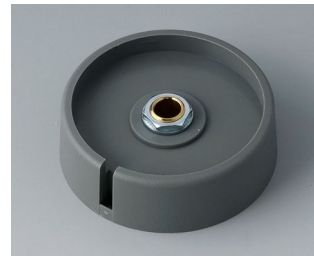

A3050068
COM-KNOBS 50, with recess
PA 6
volcano
50x16mm 6mm