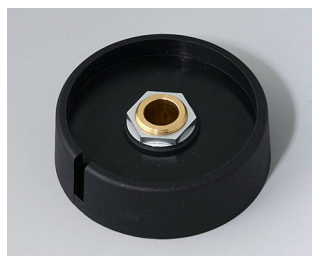

A3040089
 COM-KNOBS 40, with recess
 PA 6
 nero
 40x16mm 8mm

A3050068
 COM-KNOBS 50, with recess
 PA 6
 volcano
 50x16mm 6mm

A3050069
 COM-KNOBS 50, with recess
 PA 6
 nero
 50x16mm 6mm

A3050088
 COM-KNOBS 50, with recess
 PA 6
 volcano
 50x16mm 8mm