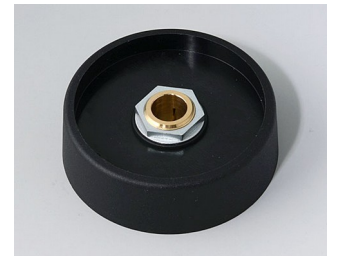

A3150089
COM-KNOBS 50, without recess
PA 6
nero
50x16mm 8mm