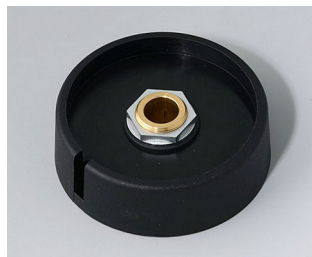

A3040089
COM-KNOBS 40, with recess
PA 6
nero
40x16mm 8mm

A3050068
COM-KNOBS 50, with recess
PA 6
volcano
50x16mm 6mm

A3050069
COM-KNOBS 50, with recess
PA 6
nero
50x16mm 6mm

A3050088
COM-KNOBS 50, with recess
PA 6
volcano
50x16mm 8mm