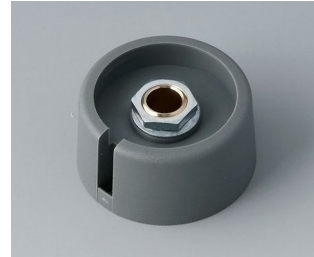

A3023049
COM-KNOBS 23, with recess
PA 6
nero
23x16mm 4mm

A3023068
COM-KNOBS 23, with recess
PA 6
volcano
23x16mm 6mm

A3023069
COM-KNOBS 23, with recess
PA 6
nero
23x16mm 6mm

COM-KNOBS

A3023638
 COM-KNOBS 23, with recess
 PA 6
 volcano
 23x16mm 1/4"

A3023639
 COM-KNOBS 23, with recess
 PA 6
 nero
 23x16mm 1/4"

A3031068
 COM-KNOBS 31, with recess
 PA 6
 volcano
 31x16mm 6mm

A3031069
 COM-KNOBS 31, with recess
 PA 6
 nero
 31x16mm 6mm

A3031638
 COM-KNOBS 31, with recess
 PA 6
 volcano
 31x16mm 1/4"