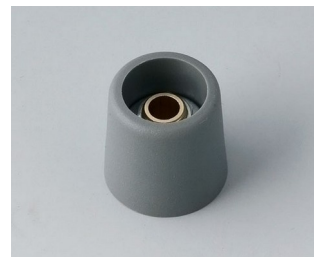

A3116048
COM-KNOBS 16, without recess
PA 6
volcano
16x16mm 4mm