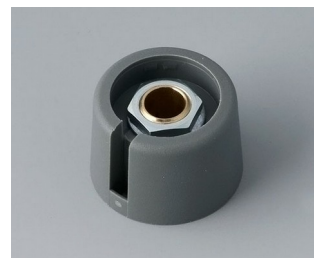

A3020069
COM-KNOBS 20, with recess
PA 6
nero
20x16mm 6mm

A3020638
COM-KNOBS 20, with recess
PA 6
volcano
20x16mm 1/4"

A3020639
COM-KNOBS 20, with recess
PA 6
nero
20x16mm 1/4"

A3023048
COM-KNOBS 23, with recess
PA 6
volcano
23x16mm 4mm

A3023049
COM-KNOBS 23, with recess
PA 6
nero
23x16mm 4mm

A3023068
COM-KNOBS 23, with recess
PA 6
volcano
23x16mm 6mm

A3023069
COM-KNOBS 23, with recess
PA 6
nero
23x16mm 6mm

COM-KNOBS

A3023638
 COM-KNOBS 23, with recess
 PA 6
 volcano
 23x16mm 1/4"