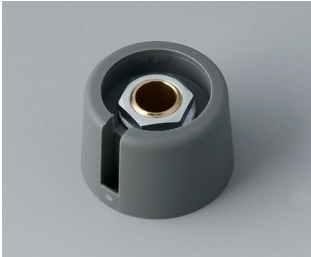

A3023049
COM-KNOBS 23, with recess
PA 6
nero
23x16mm 4mm

A3023068
COM-KNOBS 23, with recess
PA 6
volcano
23x16mm 6mm

A3023069
COM-KNOBS 23, with recess
PA 6
nero
23x16mm 6mm

COM-KNOBS

A3023638
 COM-KNOBS 23, with recess
 PA 6
 volcano
 23x16mm 1/4"

A3023639
 COM-KNOBS 23, with recess
 PA 6
 nero
 23x16mm 1/4"

A3031068
 COM-KNOBS 31, with recess
 PA 6
 volcano
 31x16mm 6mm

A3031069
 COM-KNOBS 31, with recess
 PA 6
 nero
 31x16mm 6mm

A3031638
 COM-KNOBS 31, with recess
 PA 6
 volcano
 31x16mm 1/4"