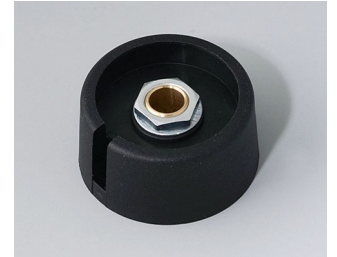

A3023049
COM-KNOBS 23, with recess
PA 6
nero
23x16mm 4mm

A3023068
COM-KNOBS 23, with recess
PA 6
volcano
23x16mm 6mm

A3023069
COM-KNOBS 23, with recess
PA 6
nero
23x16mm 6mm

COM-KNOBS

A3023638
 COM-KNOBS 23, with recess
 PA 6
 volcano
 23x16mm 1/4"

A3023639
 COM-KNOBS 23, with recess
 PA 6
 nero
 23x16mm 1/4"

A3031068
 COM-KNOBS 31, with recess
 PA 6
 volcano
 31x16mm 6mm

A3031069
 COM-KNOBS 31, with recess
 PA 6
 nero
 31x16mm 6mm

A3031638
 COM-KNOBS 31, with recess
 PA 6
 volcano
 31x16mm 1/4"