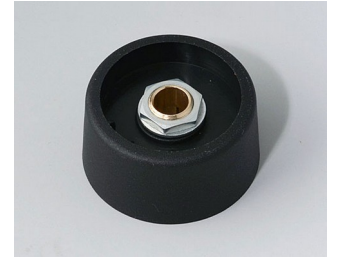

A3131639
COM-KNOBS 31, without recess
PA 6
nero
31x16mm 1/4"