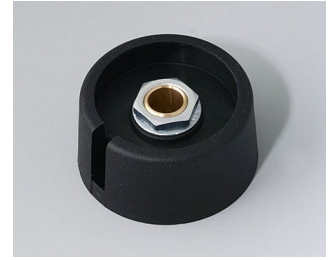

A3023049
COM-KNOBS 23, with recess
PA 6
nero
23x16mm 4mm

A3023068
COM-KNOBS 23, with recess
PA 6
volcano
23x16mm 6mm

A3023069
COM-KNOBS 23, with recess
PA 6
nero
23x16mm 6mm

COM-KNOBS

A3023638
COM-KNOBS 23, with recess
PA 6
volcano
23x16mm 1/4"

A3023639
COM-KNOBS 23, with recess
PA 6
nero
23x16mm 1/4"

A3031068
COM-KNOBS 31, with recess
PA 6
volcano
31x16mm 6mm

A3031069
COM-KNOBS 31, with recess
PA 6
nero
31x16mm 6mm

A3031638
COM-KNOBS 31, with recess
PA 6
volcano
31x16mm 1/4"