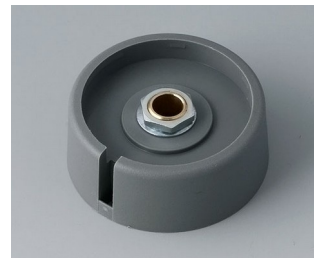

A3040068
COM-KNOBS 40, with recess
PA 6
volcano
40x16mm 6mm