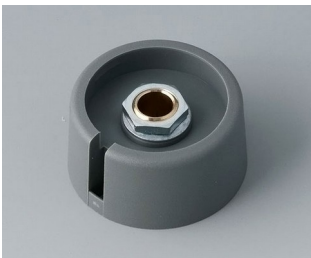

A3023049
COM-KNOBS 23, with recess
PA 6
nero
23x16mm 4mm

A3023068
COM-KNOBS 23, with recess
PA 6
volcano
23x16mm 6mm

A3023069
COM-KNOBS 23, with recess
PA 6
nero
23x16mm 6mm

COM-KNOBS

A3023638
 COM-KNOBS 23, with recess
 PA 6
 volcano
 23x16mm 1/4"

A3023639
 COM-KNOBS 23, with recess
 PA 6
 nero
 23x16mm 1/4"

A3031068
 COM-KNOBS 31, with recess
 PA 6
 volcano
 31x16mm 6mm

A3031069
 COM-KNOBS 31, with recess
 PA 6
 nero
 31x16mm 6mm

A3031638
 COM-KNOBS 31, with recess
 PA 6
 volcano
 31x16mm 1/4"