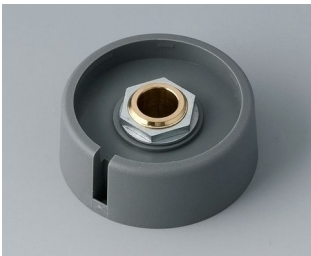

A3040088
COM-KNOBS 40, with recess
PA 6
volcano
40x16mm 8mm