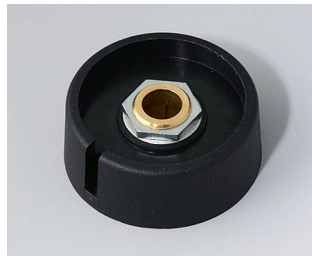

A3031639
COM-KNOBS 31, with recess
PA 6
nero
31x16mm 1/4"

A3040068
COM-KNOBS 40, with recess
PA 6
volcano
40x16mm 6mm

A3040069
COM-KNOBS 40, with recess
PA 6
nero
40x16mm 6mm

A3040088
COM-KNOBS 40, with recess
PA 6
volcano
40x16mm 8mm