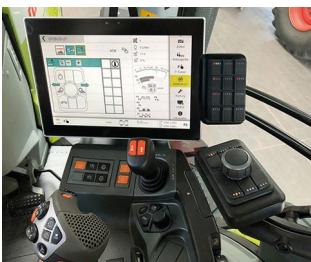

Digital joystick for ISO bus machines

Geiger counter with logging function

HRV scanner for analysing the autonomic nervous system

Module for smart mobility applications

Multimedia audioguide for museums

Real-time localisation in the healthcare sector