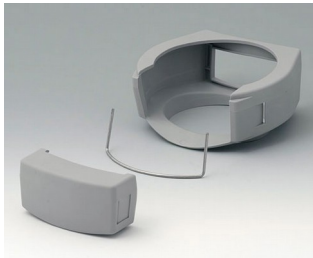

# DATEC-CONTROL 大屏盒

A9177006  
Sealing kit S

A9177008  
Protector S  
SBS (TPE)  
volcano

A9178001  
Display window M  
Acrylglas  
clear

A9178006  
Sealing kit M

A9178108  
Protector M  
SBS (TPE)  
volcano