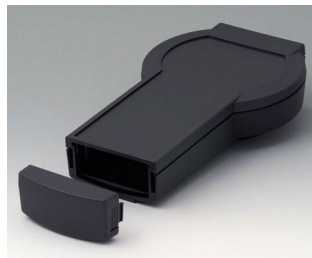

A9079109
DATEC-CONTROL L, Vers. I
ABS (UL 94 HB)
black RAL 9005
266x144x60mm
IP 54 opt.