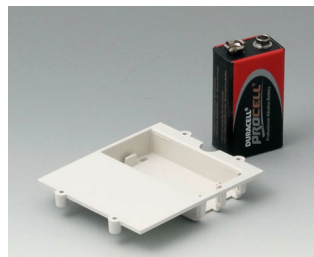

A9177310
Battery compartment, 1 x 9 V
ABS (UL 94 HB)