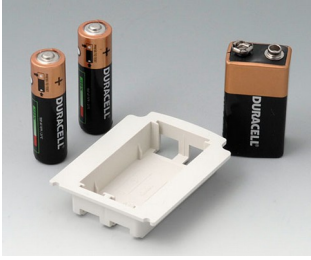

DATEC-CONTROL 大屏盒

A9176128
Battery compartment XS, 2 x AA
or 1 x 9V
ABS (UL 94 HB)