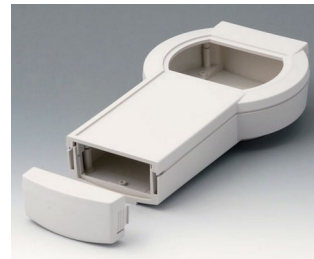

A9079207
DATEC-CONTROL L, Vers. II
ABS (UL 94 HB)
off-white RAL 9002
266x144x60mm
IP 54 opt.