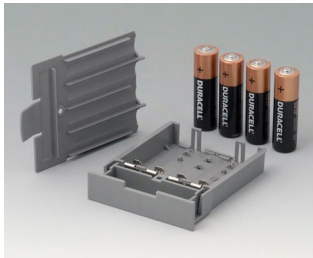

A9178128
Battery compartment, M/L, 4 x
AA
PC
volcano