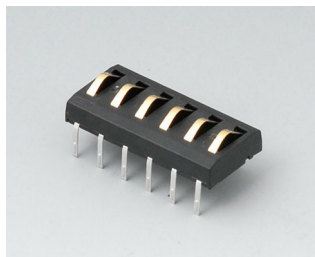

DATEC-CONTROL 大屏盒

A9178007
Contacts, male
gold-plated