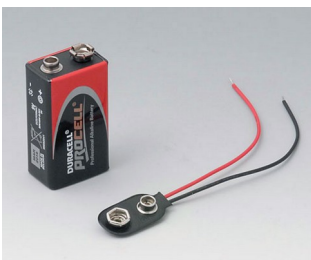

“电池” 配件

A9160003
Plug-in contact, 1 x 9 V (PP3)

A9174006
Set of battery clips, 1 x 9 V
Steel
tin-plated

A9176007
Set of battery clips, 2 x AA
Steel
nickel-plated

A9176008
Set of battery clips, 3 x AA
Steel
nickel-plated