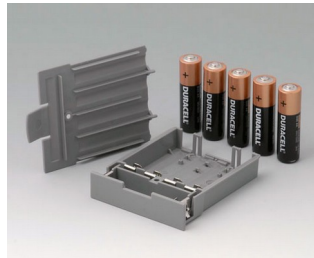

A9178158
Battery compartment, M/L, 5 x
AA
PC
volcano