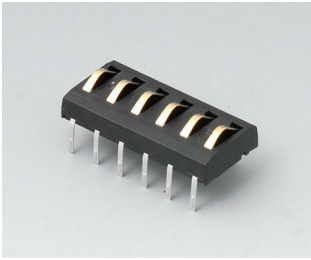

DATEC-CONTROL 大屏盒

A9178007
Contacts, male
gold-plated