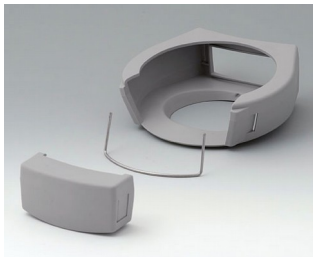

A9179108
Protector L
SBS (TPE)
volcano