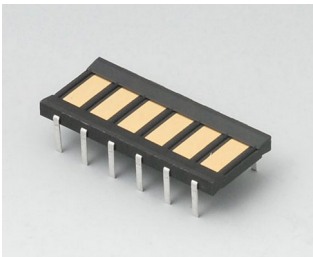

附件

A9178008
Contacts, female
gold-plated

保留技术更改可能性。© OKW 机盒系统, Buchen/德国。