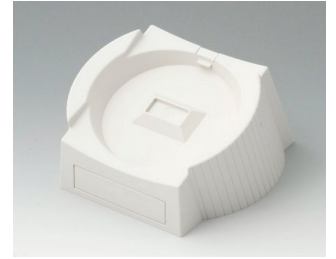

DATEC-CONTROL 大屏盒

A9178007
Contacts, male
gold-plated

A9178118
Battery compartment holder
PC
volcano

A9178128
Battery compartment, M/L, 4 x
AA
PC
volcano

A9178137
Station, Vers. I
ABS (UL 94 HB)
off-white RAL 9002