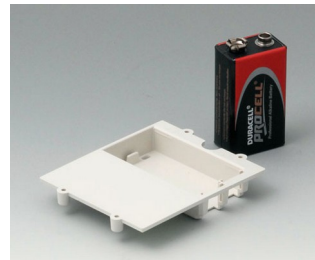

A9177310
Battery compartment, 1 x 9 V
ABS (UL 94 HB)