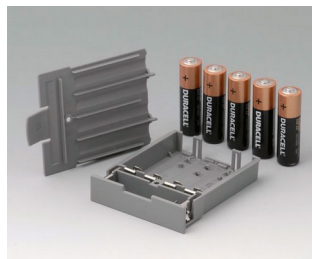

A9178158
Battery compartment, M/L, 5 x
AA
PC
volcano