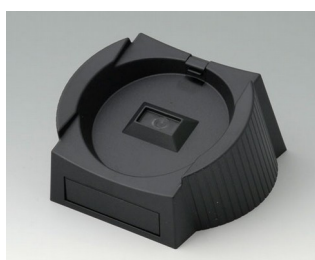

# DATEC-CONTROL 大屏盒

**A9178007**  
Contacts, male  
gold-plated

**A9178118**  
Battery compartment holder  
PC  
volcano

**A9178128**  
Battery compartment, M/L, 4 x  
AA  
PC  
volcano

**A9178137**  
Station, Vers. I  
ABS (UL 94 HB)  
off-white RAL 9002