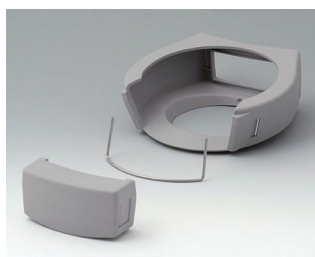

A9179108
Protector L
SBS (TPE)
volcano