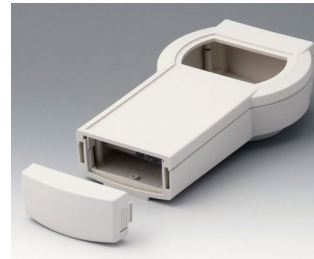

A9078207
DATEC-CONTROL M, Vers. II
ABS (UL 94 HB)
off-white RAL 9002
243x130x60mm
IP 54 opt.