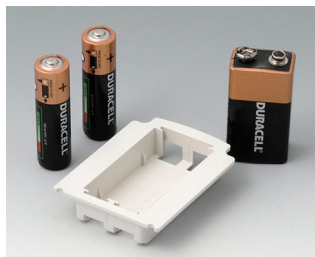

DATEC-CONTROL 大屏盒

A9176128
Battery compartment XS, 2 x AA
or 1 x 9V
ABS (UL 94 HB)