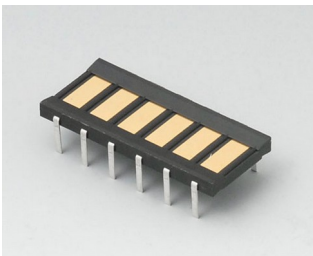

附件

A9178008
Contacts, female
gold-plated

保留技术更改可能性。© OKW 机盒系统, Buchen/德国。