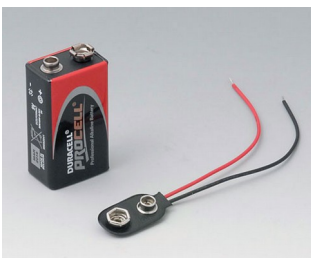

“电池” 配件

A9160003
Plug-in contact, 1 x 9 V (PP3)