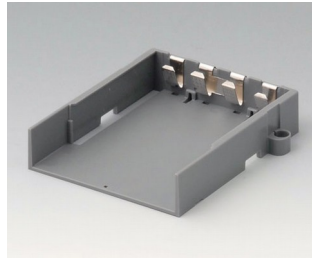

A9178118
Battery compartment holder
PC
volcano