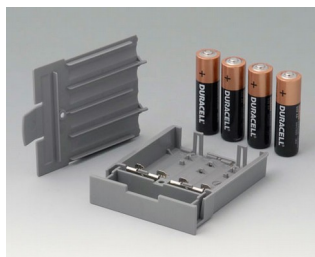

A9178128
Battery compartment, M/L, 4 x
AA
PC
volcano