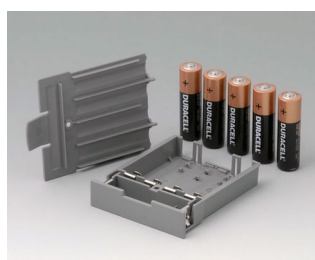

A9178158
Battery compartment, M/L, 5 x
AA
PC
volcano