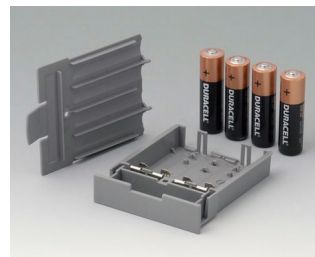

A9178128
Battery compartment, M/L, 4 x
AA
PC
volcano