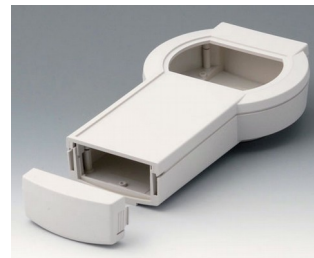

A9079207
DATEC-CONTROL L, Vers. II
ABS (UL 94 HB)
off-white RAL 9002
266x144x60mm
IP 54 opt.