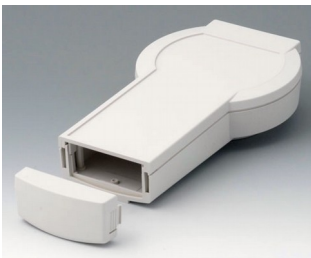

A9079107
DATEC-CONTROL L, Vers. I
ABS (UL 94 HB)
off-white RAL 9002
266x144x60mm
IP 54 opt.