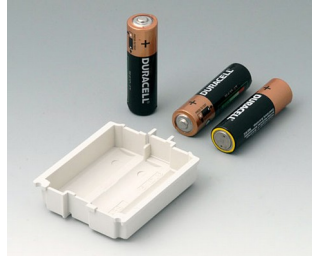

A9176158
Battery compartment XS, 3 x AA
ABS (UL 94 HB)
off-white RAL 9002