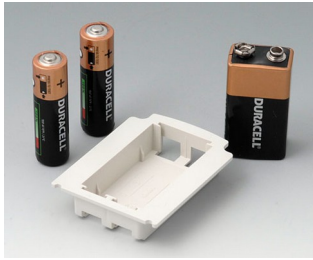

DATEC-CONTROL 大屏盒

A9176128
Battery compartment XS, 2 x AA
or 1 x 9V
ABS (UL 94 HB)