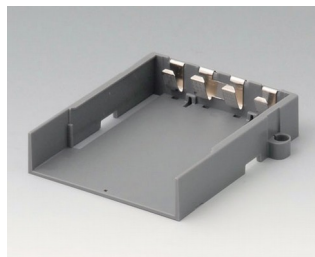

A9178118
Battery compartment holder
PC
volcano