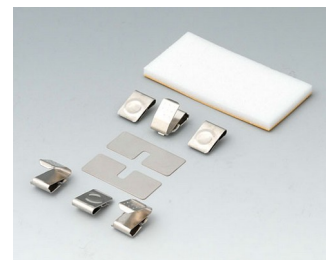

“电池” 配件

A9160003
Plug-in contact, 1 x 9 V (PP3)

A9174006
Set of battery clips, 1 x 9 V
Steel
tin-plated

A9176007
Set of battery clips, 2 x AA
Steel
nickel-plated

A9176008
Set of battery clips, 3 x AA
Steel
nickel-plated