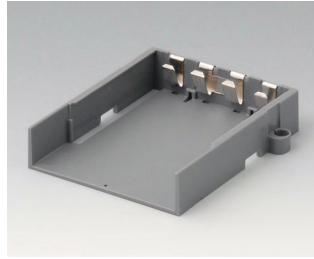

A9178118
Battery compartment holder
PC
volcano