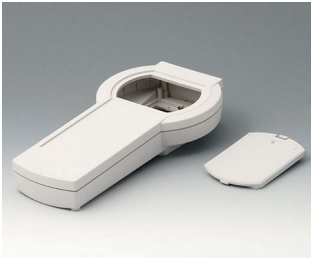

DATEC-CONTROL 大屏盒

A9077207
DATEC-CONTROL S, Vers. II
ABS (UL 94 HB)
off-white RAL 9002
228x117x47mm
IP 65 opt.