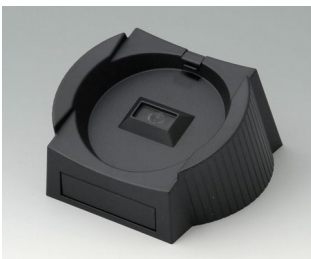

# DATEC-CONTROL 大屏盒

**A9178007**  
Contacts, male  
gold-plated

**A9178118**  
Battery compartment holder  
PC  
volcano

**A9178128**  
Battery compartment, M/L, 4 x  
AA  
PC  
volcano

**A9178137**  
Station, Vers. I  
ABS (UL 94 HB)  
off-white RAL 9002