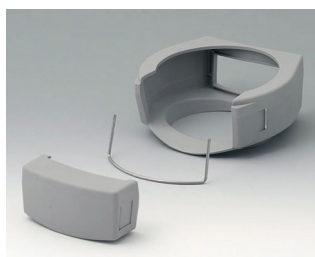

# DATEC-CONTROL 大屏盒

A9177006  
Sealing kit S

A9177008  
Protector S  
SBS (TPE)  
volcano

A9178001  
Display window M  
Acrylglas  
clear

A9178006  
Sealing kit M

A9178108  
Protector M  
SBS (TPE)  
volcano