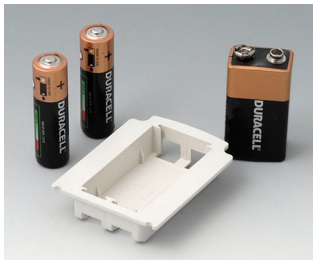

DATEC-CONTROL 大屏盒

A9176128
Battery compartment XS, 2 x AA
or 1 x 9V
ABS (UL 94 HB)