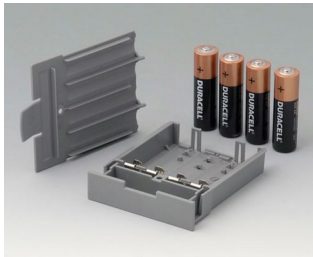

A9178128
Battery compartment, M/L, 4 x
AA
PC
volcano