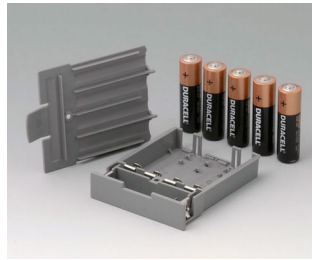

A9178158
Battery compartment, M/L, 5 x
AA
PC
volcano