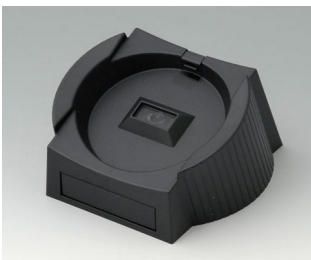

DATEC-CONTROL 大屏盒

A9178007
Contacts, male
gold-plated

A9178118
Battery compartment holder
PC
volcano

A9178128
Battery compartment, M/L, 4 x
AA
PC
volcano

A9178137
Station, Vers. I
ABS (UL 94 HB)
off-white RAL 9002