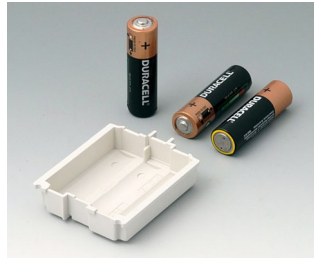

A9176158
Battery compartment XS, 3 x AA
ABS (UL 94 HB)
off-white RAL 9002