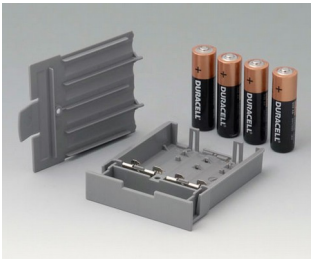

A9178128
Battery compartment, M/L, 4 x
AA
PC
volcano