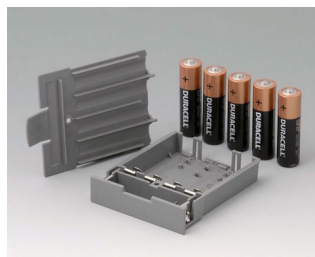

A9178158
Battery compartment, M/L, 5 x
AA
PC
volcano