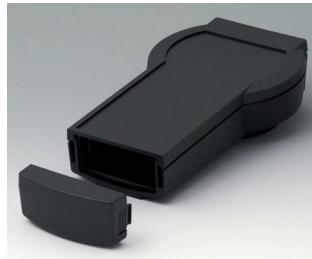

A9078109
DATEC-CONTROL M, Vers. I
ABS (UL 94 HB)
black RAL 9005
243x130x60mm
IP 54 opt.