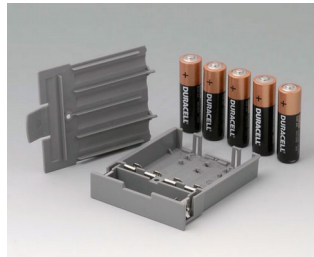

DATEC-CONTROL 大屏盒

A9176128
Battery compartment XS, 2 x AA
or 1 x 9V
ABS (UL 94 HB)

A9176158
Battery compartment XS, 3 x AA
ABS (UL 94 HB)
off-white RAL 9002

A9177310
Battery compartment, 1 x 9 V
ABS (UL 94 HB)

A9178118
Battery compartment holder
PC
volcano

A9178128
Battery compartment, M/L, 4 x
AA
PC
volcano

A9178158
Battery compartment, M/L, 5 x
AA
PC
volcano

A9178178
End plate for electronic area,
Vers. I
PC
volcano