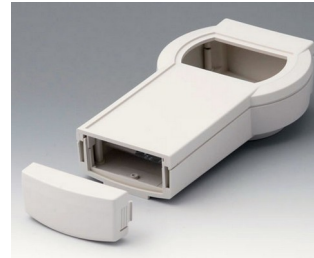

A9078207
DATEC-CONTROL M, Vers. II
ABS (UL 94 HB)
off-white RAL 9002
243x130x60mm
IP 54 opt.