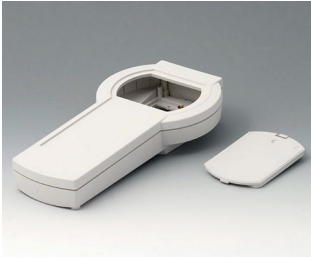

DATEC-CONTROL 大屏盒

A9077207
DATEC-CONTROL S, Vers. II
ABS (UL 94 HB)
off-white RAL 9002
228x117x47mm
IP 65 opt.