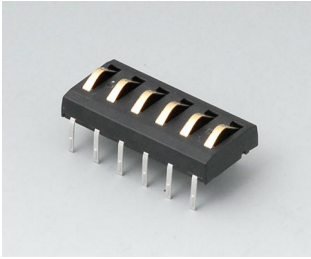

DATEC-CONTROL 大屏盒

A9178007
Contacts, male
gold-plated