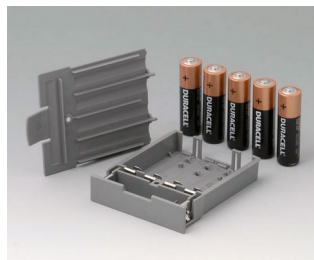

A9178158
Battery compartment, M/L, 5 x
AA
PC
volcano