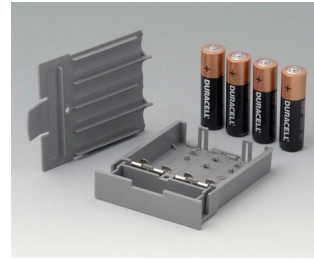

A9178128
Battery compartment, M/L, 4 x
AA
PC
volcano