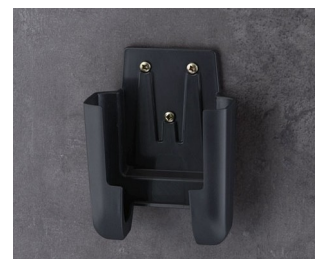

A9106628
Holder M
ASA+PC (UL 94 V-0)
lava