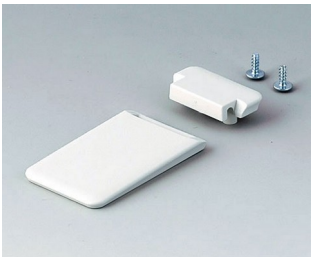

附件

A9152057
Tilt foot bar
ABS (UL 94 HB)
off-white RAL 9002