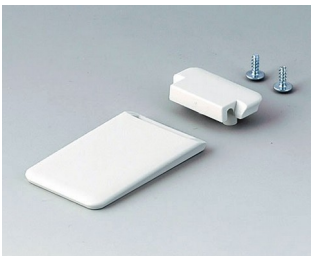

附件

A9152057
Tilt foot bar
ABS (UL 94 HB)
off-white RAL 9002