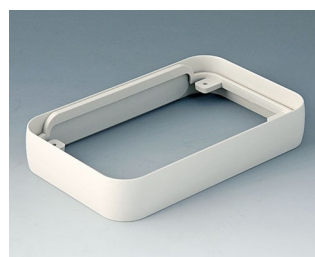

A9152017
Intermediate ring L
ABS (UL 94 HB)
off-white RAL 9002
76x120x21mm