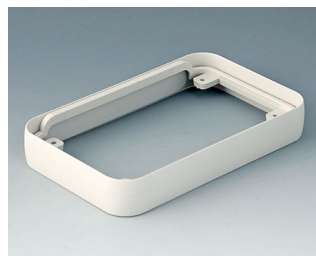

A9151017
Intermediate ring M
ABS (UL 94 HB)
off-white RAL 9002
68x108x16mm