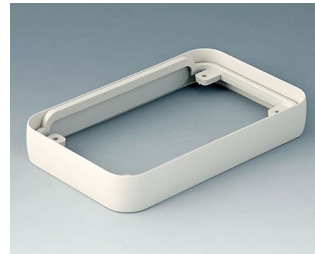

A9151017
Intermediate ring M
ABS (UL 94 HB)
off-white RAL 9002
68x108x16mm