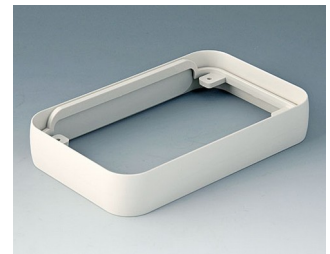

A9152017
Intermediate ring L
ABS (UL 94 HB)
off-white RAL 9002
76x120x21mm