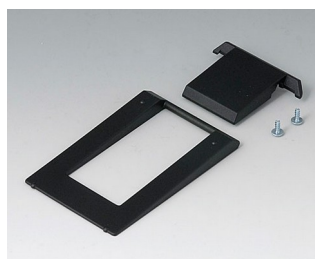

“手提” 盒附件

A9100002
Ring eyelet
PA 6
volcano

“螺钉” 附件

A0306031
Self-tapping screws 3 x 6 mm
(PZ1)

A0308031
Self-tapping screws 3 x 8 mm
(PZ1)

A0308132
Self-tapping screw 3 x 8 mm
(T10)
Stainless steel

附件

A9250907
Tilt foot bar
ABS (UL 94 HB)
off-white RAL 9002