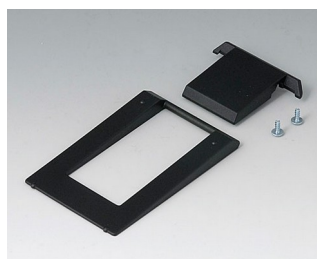

A0308031
Self-tapping screws 3 x 8 mm
(PZ1)

A0308132
Self-tapping screw 3 x 8 mm
(T10)
Stainless steel

附件

A9250907
Tilt foot bar
ABS (UL 94 HB)
off-white RAL 9002

A9250909
Tilt foot bar
ABS (UL 94 HB)
black RAL 9005