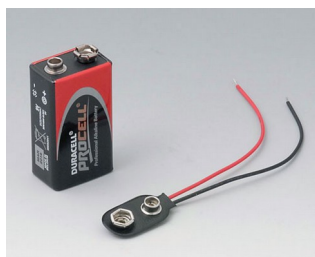

“电池” 配件

A9160003
Plug-in contact, 1 x 9 V (PP3)