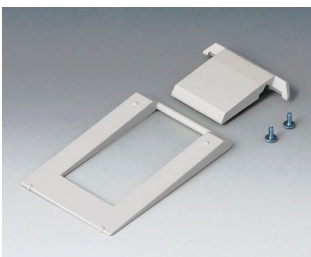

“手提” 盒附件

A9100002
Ring eyelet
PA 6
volcano

“螺钉” 附件

A0306031
Self-tapping screws 3 x 6 mm
(PZ1)

A0308031
Self-tapping screws 3 x 8 mm
(PZ1)

A0308132
Self-tapping screw 3 x 8 mm
(T10)
Stainless steel

附件

A9250907
Tilt foot bar
ABS (UL 94 HB)
off-white RAL 9002