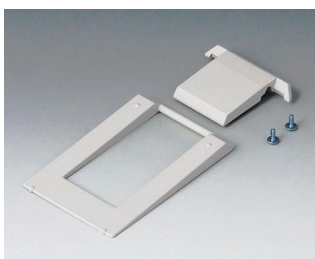

“手提” 盒附件

A9100002
Ring eyelet
PA 6
volcano

“螺钉” 附件

A0306031
Self-tapping screws 3 x 6 mm
(PZ1)

A0308031
Self-tapping screws 3 x 8 mm
(PZ1)

A0308132
Self-tapping screw 3 x 8 mm
(T10)
Stainless steel

附件

A9250907
Tilt foot bar
ABS (UL 94 HB)
off-white RAL 9002