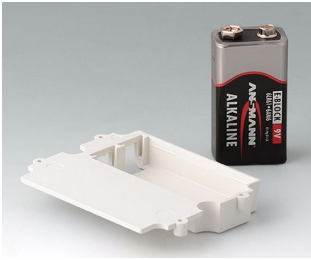

DATEC-MOBIL-BOX 移动式手持盒

A9174003
Battery compartment, 1 x 9 V
ABS (UL 94 HB)
off-white RAL 9002