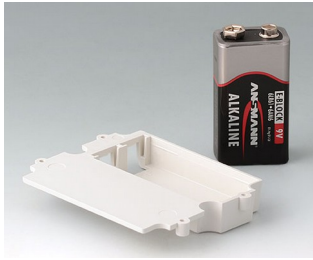

A9161002
Set of battery clips, 2 x 9 V or 4 x AA
Steel
tin-plated

A9173010
9 V contact kit, 1 x 9 V
ABS (UL 94 HB)

A9174002
Battery compartment, 2 x 9 V
ABS (UL 94 HB)
off-white RAL 9002

DATEC-MOBIL-BOX 移动式手持盒