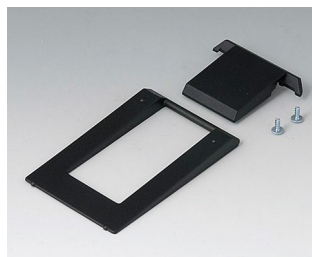

“手提” 盒附件

A9100002
Ring eyelet
PA 6
volcano

“螺钉” 附件

A0306031
Self-tapping screws 3 x 6 mm
(PZ1)

A0308031
Self-tapping screws 3 x 8 mm
(PZ1)

A0308132
Self-tapping screw 3 x 8 mm
(T10)
Stainless steel

附件

A9250907
Tilt foot bar
ABS (UL 94 HB)
off-white RAL 9002