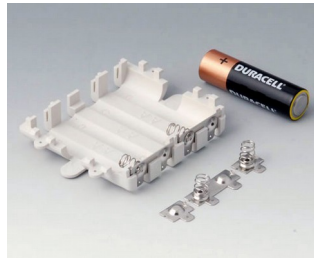

A9345217
Set of battery compartment, 4 x AA
ABS (UL 94 HB)
off-white RAL 9002