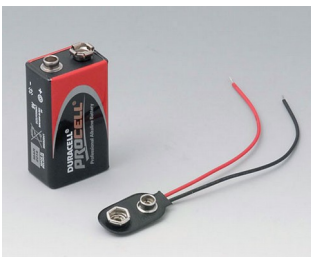

“电池” 配件

A9160003
Plug-in contact, 1 x 9 V (PP3)

A9161002
Set of battery clips, 2 x 9 V or 4 x AA
Steel
tin-plated

A9173010
9 V contact kit, 1 x 9 V
ABS (UL 94 HB)

A9174002
Battery compartment, 2 x 9 V
ABS (UL 94 HB)
off-white RAL 9002