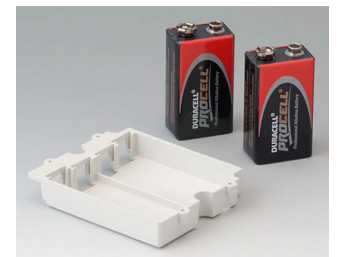

“电池” 配件

A9160003
Plug-in contact, 1 x 9 V (PP3)

A9161002
Set of battery clips, 2 x 9 V or 4 x AA
Steel
tin-plated

A9173010
9 V contact kit, 1 x 9 V
ABS (UL 94 HB)

A9174002
Battery compartment, 2 x 9 V
ABS (UL 94 HB)
off-white RAL 9002