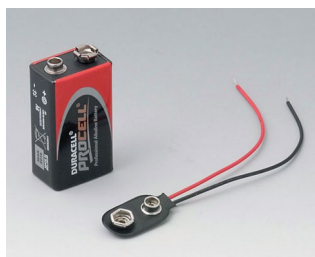

“电池” 配件

A9160003
Plug-in contact, 1 x 9 V (PP3)

A9161002
Set of battery clips, 2 x 9 V or 4 x AA
Steel
tin-plated

A9173010
9 V contact kit, 1 x 9 V
ABS (UL 94 HB)

A9174002
Battery compartment, 2 x 9 V
ABS (UL 94 HB)
off-white RAL 9002