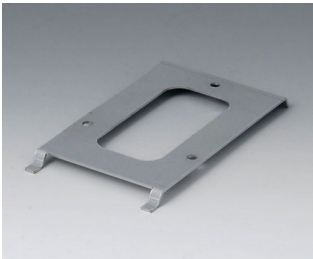

“挂墙支架” 配件

B4113147
Wall suspension element S
Steel
galvanized
79x137x8mm