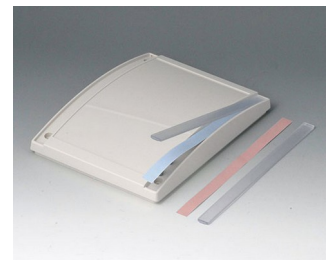

B4113671
Cover strip S / SL
PC (UL 94 V-0)
transparent