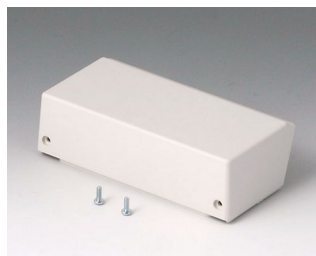

B4016457
Lid M closed, high
ABS (UL 94 HB)
off-white RAL 9002
134x67x38mm