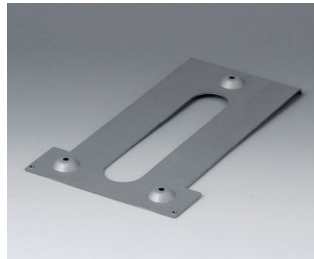

B4116147
Wall suspension element M
Steel
galvanized
214x126x12mm