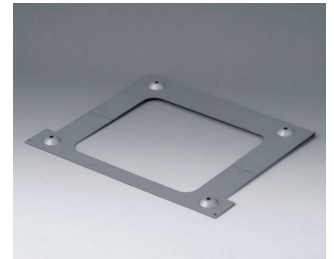

B4130126
Profile plate L
Aluminium
matt anodised
302x220x8mm

“挂墙支架” 配件

B4113147
Wall suspension element S
Steel
galvanized
79x137x8mm

B4116147
Wall suspension element M
Steel
galvanized
214x126x12mm

B4126147
Wall suspension element SL
Steel
galvanized
210x137x8mm