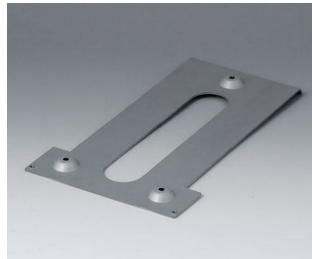

B4116147
Wall suspension element M
Steel
galvanized
214x126x12mm