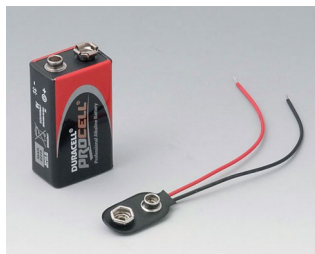

A9093108
DIATEC S
ABS (UL 94 HB)
lava
210x48x200mm
IP 40

A9094107
DIATEC M
ABS (UL 94 HB)
off-white RAL 9002
270x48x200mm
IP 40

A9094108
DIATEC M
ABS (UL 94 HB)
lava
270x48x200mm
IP 40

A9095107
DIATEC L
ABS (UL 94 HB)
off-white RAL 9002
330x48x200mm
IP 40

A9095108
DIATEC L
ABS (UL 94 HB)
lava
330x48x200mm
IP 40

DIATEC 对讲机盒

“电池” 配件

A9160003
Plug-in contact, 1 x 9 V (PP3)

A9190002
Set of battery clips,
2xN/2xAA/2xAAA
Steel
tin-plated

A9190015
Set of battery clips, 2 x AA
Steel
nickel-plated