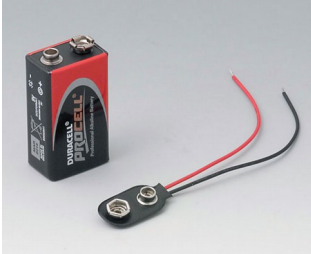

A9093108
DIATEC S
ABS (UL 94 HB)
lava
210x48x200mm
IP 40

A9094107
DIATEC M
ABS (UL 94 HB)
off-white RAL 9002
270x48x200mm
IP 40

A9094108
DIATEC M
ABS (UL 94 HB)
lava
270x48x200mm
IP 40

A9095107
DIATEC L
ABS (UL 94 HB)
off-white RAL 9002
330x48x200mm
IP 40

A9095108
DIATEC L
ABS (UL 94 HB)
lava
330x48x200mm
IP 40

DIATEC 对讲机盒

“电池” 配件

A9160003
Plug-in contact, 1 x 9 V (PP3)

A9190002
Set of battery clips,
2xN/2xAA/2xAAA
Steel
tin-plated

A9190015
Set of battery clips, 2 x AA
Steel
nickel-plated