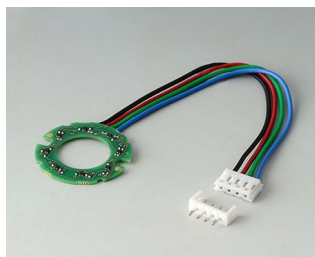

## 附件

**B7536108**  
Cover 36  
PA 6  
volcano

**B7536109**  
Cover 36  
PA 6  
nero

**B7536208**  
Base 36  
PA 6  
volcano

**B7536209**  
Base 36  
PA 6  
nero

**B7546001**  
LED illumination kit, 8 LEDs  
(RGB backlight)