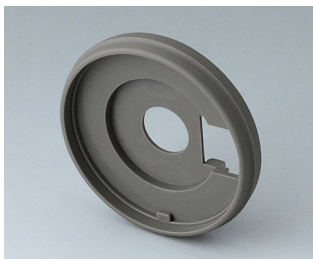

CONTROL-KNOBS 调控旋钮

B7546208
Base 46
PA 6
volcano