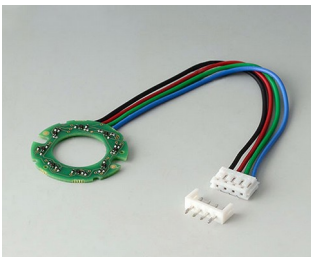

A6210009
Round nut M10 x 0.75

A6295009
Round nut 3/8"-32G

A6300000
Spanner

附件

B7536108
Cover 36
PA 6
volcano

B7536109
Cover 36
PA 6
nero

B7536208
Base 36
PA 6
volcano

B7536209
Base 36
PA 6
nero