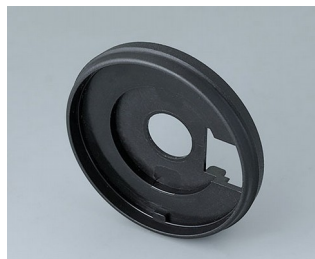

B7546209
Base 46
PA 6
nero

保留技术更改可能性。© OKW 机箱系统, Buchen/德国。