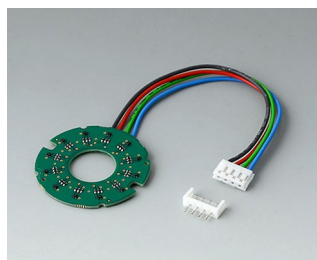

B7546002
LED illumination kit, 12 LEDs
(RGB backlight)