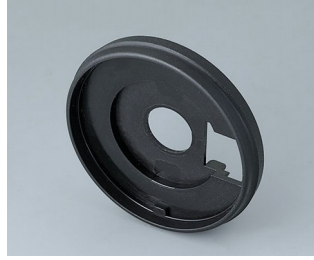

B7546001
LED illumination kit, 8 LEDs
(RGB backlight)

B7546002
LED illumination kit, 12 LEDs
(RGB backlight)

B7546108
Cover 46
PA 6
volcano

B7546109
Cover 46
PA 6
nero

CONTROL-KNOBS 调控旋钮

B7546208
Base 46
PA 6
volcano