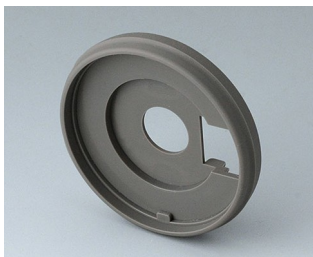

B7546001
LED illumination kit, 8 LEDs
(RGB backlight)

B7546002
LED illumination kit, 12 LEDs
(RGB backlight)

B7546108
Cover 46
PA 6
volcano

B7546109
Cover 46
PA 6
nero

CONTROL-KNOBS 调控旋钮

B7546208
Base 46
PA 6
volcano