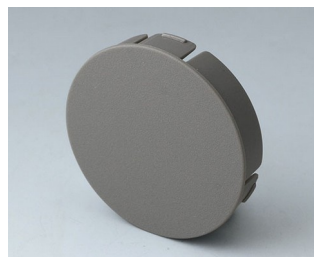

B7546108
Cover 46
PA 6
volcano