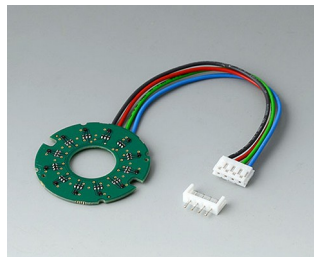

B7546002
LED illumination kit, 12 LEDs
(RGB backlight)