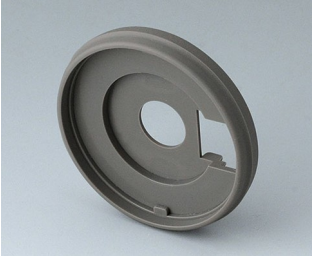

B7546001
LED illumination kit, 8 LEDs
(RGB backlight)

B7546002
LED illumination kit, 12 LEDs
(RGB backlight)

B7546108
Cover 46
PA 6
volcano

B7546109
Cover 46
PA 6
nero

CONTROL-KNOBS 调控旋钮

B7546208
Base 46
PA 6
volcano