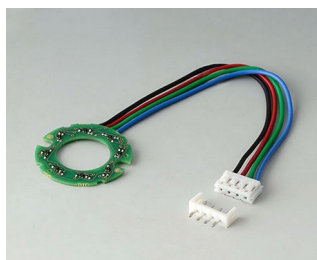

A6210009
Round nut M10 x 0.75

A6295009
Round nut 3/8"-32G

A6300000
Spanner

附件

B7536108
Cover 36
PA 6
volcano

B7536109
Cover 36
PA 6
nero

B7536208
Base 36
PA 6
volcano

B7536209
Base 36
PA 6
nero