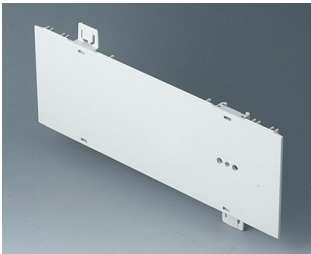

A0121270
Side panel 2 HE, for handle
mounting
ABS (UL 94 HB)
off-white RAL 9002
250x88.9mm