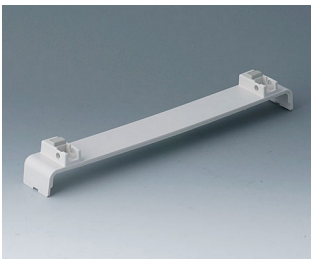

A0134370
Snap-in panel, without slots, with
feet
ABS (UL 94 HB)
off-white RAL 9002