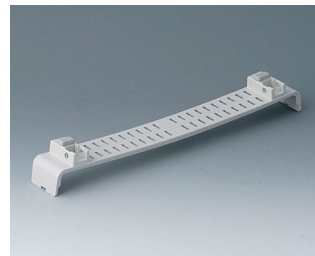

A0144370
Snap-in panel with, slots, with
feet
ABS (UL 94 HB)
off-white RAL 9002