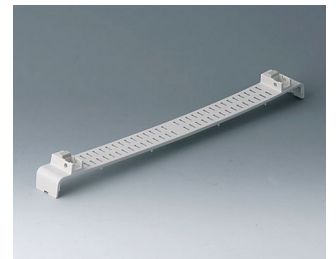

A0146370
Snap-in panel, with slots, with
feet
ABS (UL 94 HB)
off-white RAL 9002