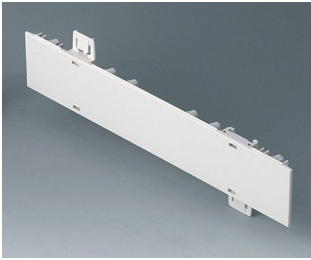

EURO CASE 欧型机盒

A0110270
Side panel 1 HE
ABS (UL 94 HB)
off-white RAL 9002
250x44.45mm