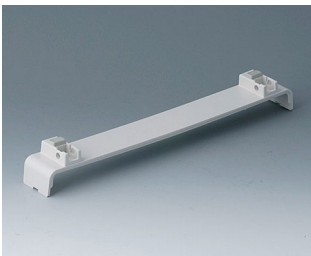

A0134370
Snap-in panel, without slots, with
feet
ABS (UL 94 HB)
off-white RAL 9002