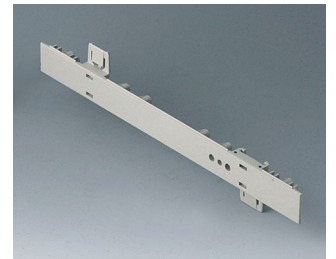

## 系统组件使产品完整

**A0105270**  
Side panel 0.5 HE  
ABS (UL 94 HB)  
off-white RAL 9002  
250x22.25mm

**A0105280**  
Side panel 0.5 HE  
ABS (UL 94 HB)  
pebble grey RAL 7032  
250x22.25mm

**A0106270**  
Side panel 0.5 HE, for handle mounting  
ABS (UL 94 HB)  
off-white RAL 9002  
250x22.25mm