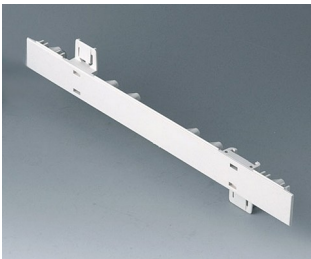

系统组件使产品完整

A0105270
Side panel 0.5 HE
ABS (UL 94 HB)
off-white RAL 9002
250x22.25mm