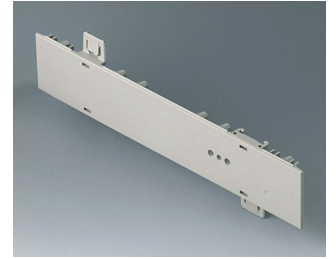

# EURO CASE 欧型机盒

**A0110270**  
Side panel 1 HE  
ABS (UL 94 HB)  
off-white RAL 9002  
250x44.45mm

**A0110280**  
Side panel 1 HE  
ABS (UL 94 HB)  
pebble grey RAL 7032  
250x44.45mm

**A0111270**  
Side panel 1 HE, for handle  
mounting  
ABS (UL 94 HB)  
off-white RAL 9002  
250x44.45mm