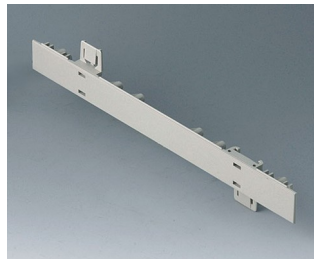

A0105280
Side panel 0.5 HE
ABS (UL 94 HB)
pebble grey RAL 7032
250x22.25mm