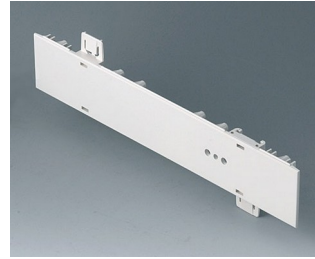

A0111270
Side panel 1 HE, for handle
mounting
ABS (UL 94 HB)
off-white RAL 9002
250x44.45mm