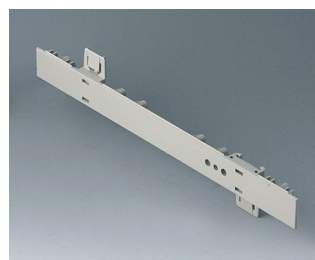

## 系统组件使产品完整

**A0105270**  
Side panel 0.5 HE  
ABS (UL 94 HB)  
off-white RAL 9002  
250x22.25mm

**A0105280**  
Side panel 0.5 HE  
ABS (UL 94 HB)  
pebble grey RAL 7032  
250x22.25mm

**A0106270**  
Side panel 0.5 HE, for handle mounting  
ABS (UL 94 HB)  
off-white RAL 9002  
250x22.25mm