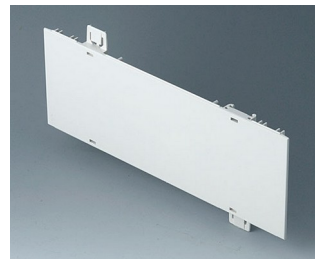

A0120270
Side panel 2 HE
ABS (UL 94 HB)
off-white RAL 9002
250x88.9mm