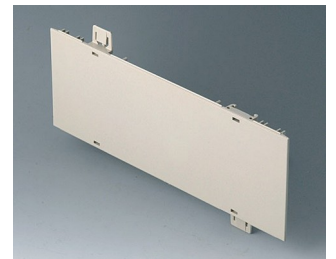

A0120280
Side panel 2 HE
ABS (UL 94 HB)
pebble grey RAL 7032
250x88.9mm