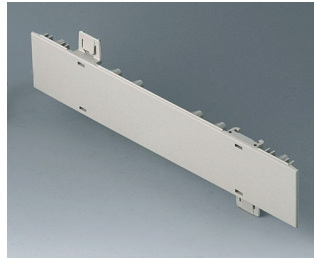

A0110280
Side panel 1 HE
ABS (UL 94 HB)
pebble grey RAL 7032
250x44.45mm