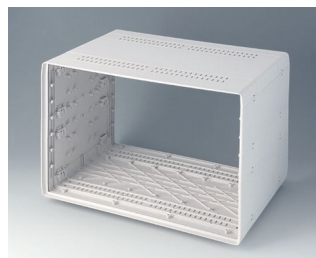

A0266270
EURO CASE 63 TE, without handle
ABS (UL 94 HB)
off-white RAL 9002
367x250x276.5mm