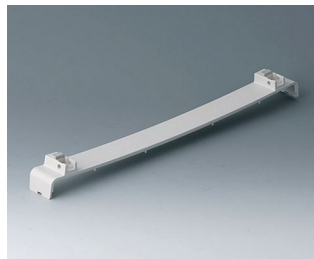

A0136370
Snap-in panel, without slots, with
feet
ABS (UL 94 HB)
off-white RAL 9002