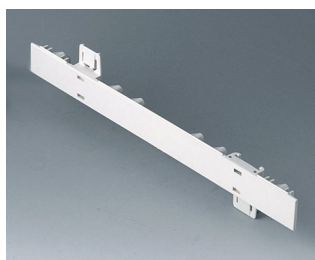

系统组件使产品完整

A0105270
Side panel 0.5 HE
ABS (UL 94 HB)
off-white RAL 9002
250x22.25mm