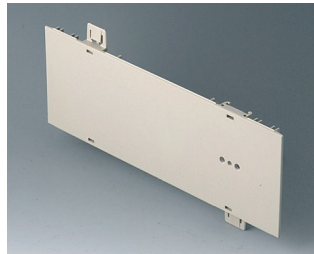

A0121280
Side panel 2 HE, for handle
mounting
ABS (UL 94 HB)
pebble grey RAL 7032
250x88.9mm