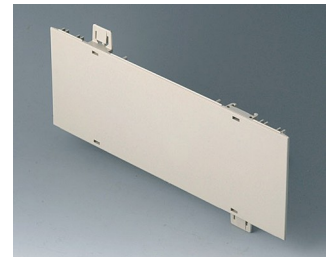

A0120280
Side panel 2 HE
ABS (UL 94 HB)
pebble grey RAL 7032
250x88.9mm