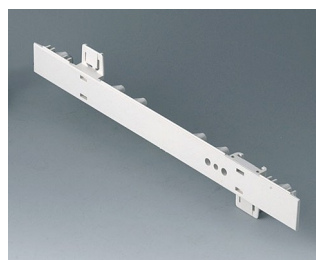

A0106270
Side panel 0.5 HE, for handle mounting
ABS (UL 94 HB)
off-white RAL 9002
250x22.25mm