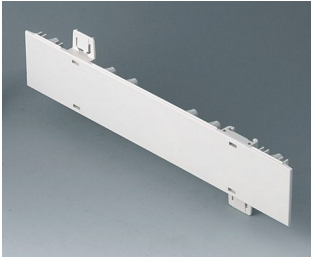

EURO CASE 欧型机盒

A0110270
Side panel 1 HE
ABS (UL 94 HB)
off-white RAL 9002
250x44.45mm