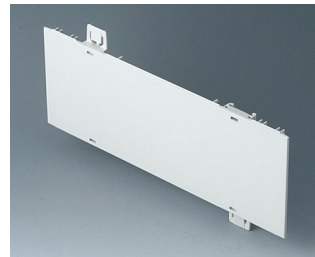

A0120270
Side panel 2 HE
ABS (UL 94 HB)
off-white RAL 9002
250x88.9mm