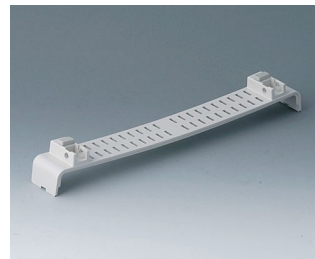

A0144370
Snap-in panel with, slots, with
feet
ABS (UL 94 HB)
off-white RAL 9002