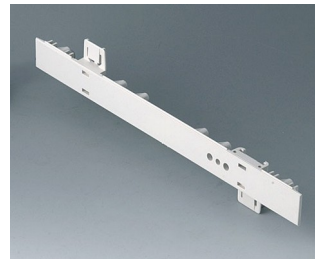

A0106270
Side panel 0.5 HE, for handle mounting
ABS (UL 94 HB)
off-white RAL 9002
250x22.25mm