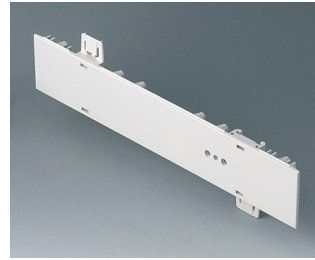

A0111270
Side panel 1 HE, for handle
mounting
ABS (UL 94 HB)
off-white RAL 9002
250x44.45mm