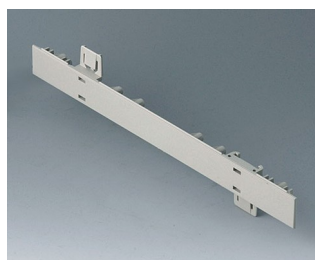

A0105280
Side panel 0.5 HE
ABS (UL 94 HB)
pebble grey RAL 7032
250x22.25mm