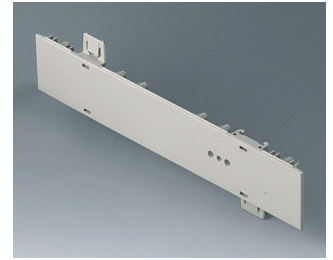

# EURO CASE 欧型机盒

**A0110270**  
Side panel 1 HE  
ABS (UL 94 HB)  
off-white RAL 9002  
250x44.45mm

**A0110280**  
Side panel 1 HE  
ABS (UL 94 HB)  
pebble grey RAL 7032  
250x44.45mm

**A0111270**  
Side panel 1 HE, for handle  
mounting  
ABS (UL 94 HB)  
off-white RAL 9002  
250x44.45mm