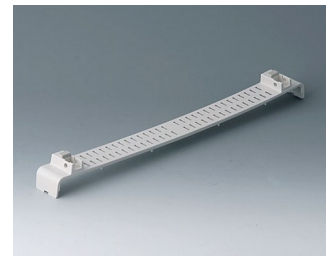

A0146370
Snap-in panel, with slots, with
feet
ABS (UL 94 HB)
off-white RAL 9002