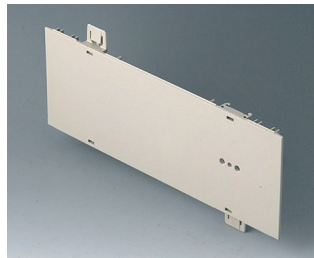

A0121280
Side panel 2 HE, for handle
mounting
ABS (UL 94 HB)
pebble grey RAL 7032
250x88.9mm