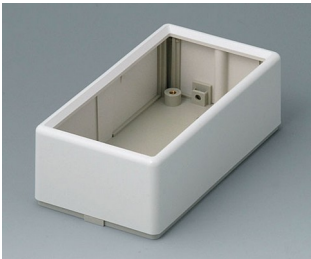

A9520165
FLAT-PACK CASE 120 A
ABS (UL 94 HB)
off-white RAL 9002
120x65x40mm
IP 40