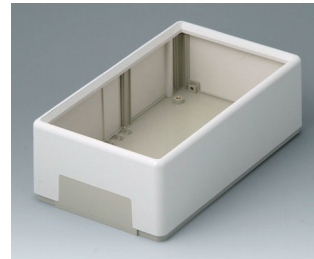

A9540165
FLAT-PACK CASE 210 A
ABS (UL 94 HB)
off-white RAL 9002
210x125x70mm
IP 40