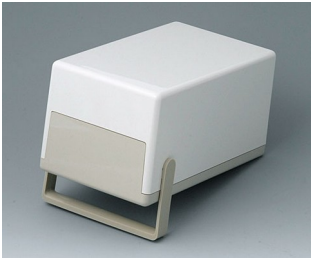

FLAT-PACK CASE 扁平机盒

A9041165
FLAT-PACK CASE 189 H, Vers. II
ABS (UL 94 HB)
off-white RAL 9002
189x110x97mm
IP 40