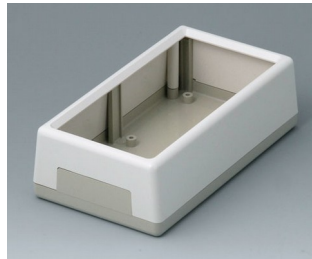

A9530165
FLAT-PACK CASE 150 A
ABS (UL 94 HB)
off-white RAL 9002
150x85x45mm
IP 40