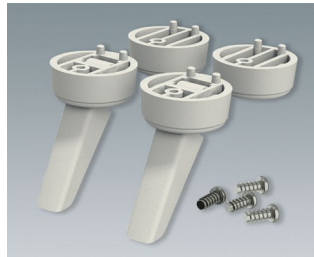

A9257507
Case feet, Vers. II
ABS (UL 94 HB)
off-white RAL 9002
ø30x12mm