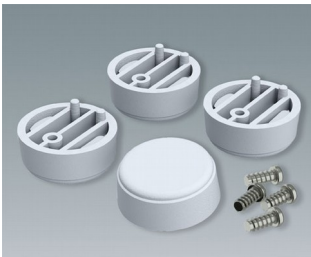

A9257405
Case feet, Vers. I
ABS (UL 94 HB)
light grey RAL 7035
ø30x12mm