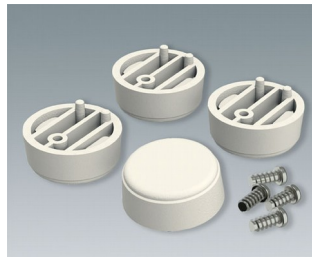

A9257407
Case feet, Vers. I
ABS (UL 94 HB)
off-white RAL 9002
ø30x12mm