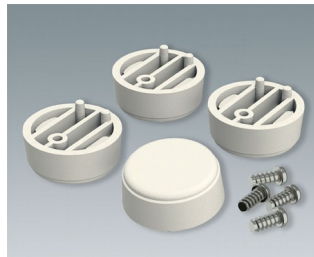

A9257407
Case feet, Vers. I
ABS (UL 94 HB)
off-white RAL 9002
ø30x12mm