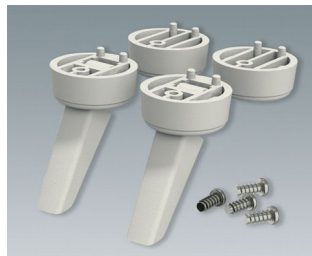

A9257507
Case feet, Vers. II
ABS (UL 94 HB)
off-white RAL 9002
ø30x12mm