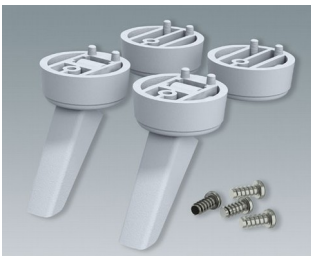

A9257505
Case feet, Vers. II
ABS (UL 94 HB)
light grey RAL 7035
ø30x12mm