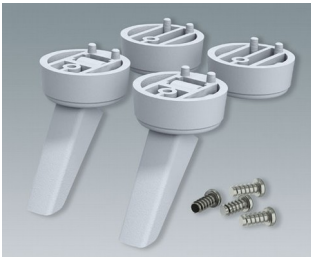

A9257505
Case feet, Vers. II
ABS (UL 94 HB)
light grey RAL 7035
ø30x12mm