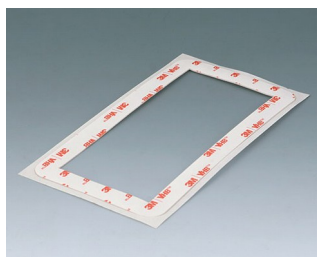

C6506012
Adhesive foil E155