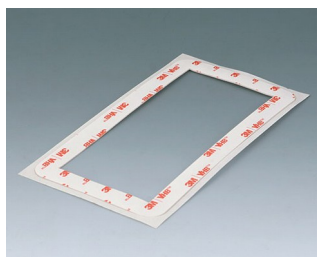

C6404107
SMART-PANEL S114
ASA+PC (UL 94 V-0)
traffic white RAL 9016
114x114x21.3mm
IP 40

C6406107
SMART-PANEL E155
ASA+PC (UL 94 V-0)
traffic white RAL 9016
155x84x21.3mm
IP 40

“保护等级” 附件

C6502011
Hardboard protection plate S84
65x67x1mm

C6502012
Adhesive foil S84

C6502013
Glass panel S84
Glass
clear
78.75x78.75x1.6mm

C6506011
Hardboard plate E155
136x67x1mm

C6506012
Adhesive foil E155

C6506013
Glass panel E155
Glass
clear
149.75x78.75x1.6mm