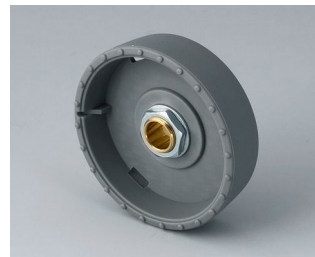

B8141068
STAR-KNOBS 41, with knurls
PA 6
volcano
41x14mm 6mm