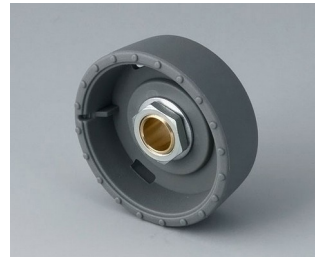

B8133068
STAR-KNOBS 33, with knurls
PA 6
volcano
33x14mm 6mm