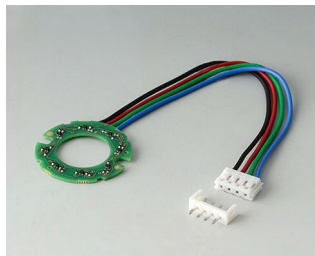

“照明” 配件

B7546001
LED illumination kit, 8 LEDs
(RGB backlight)